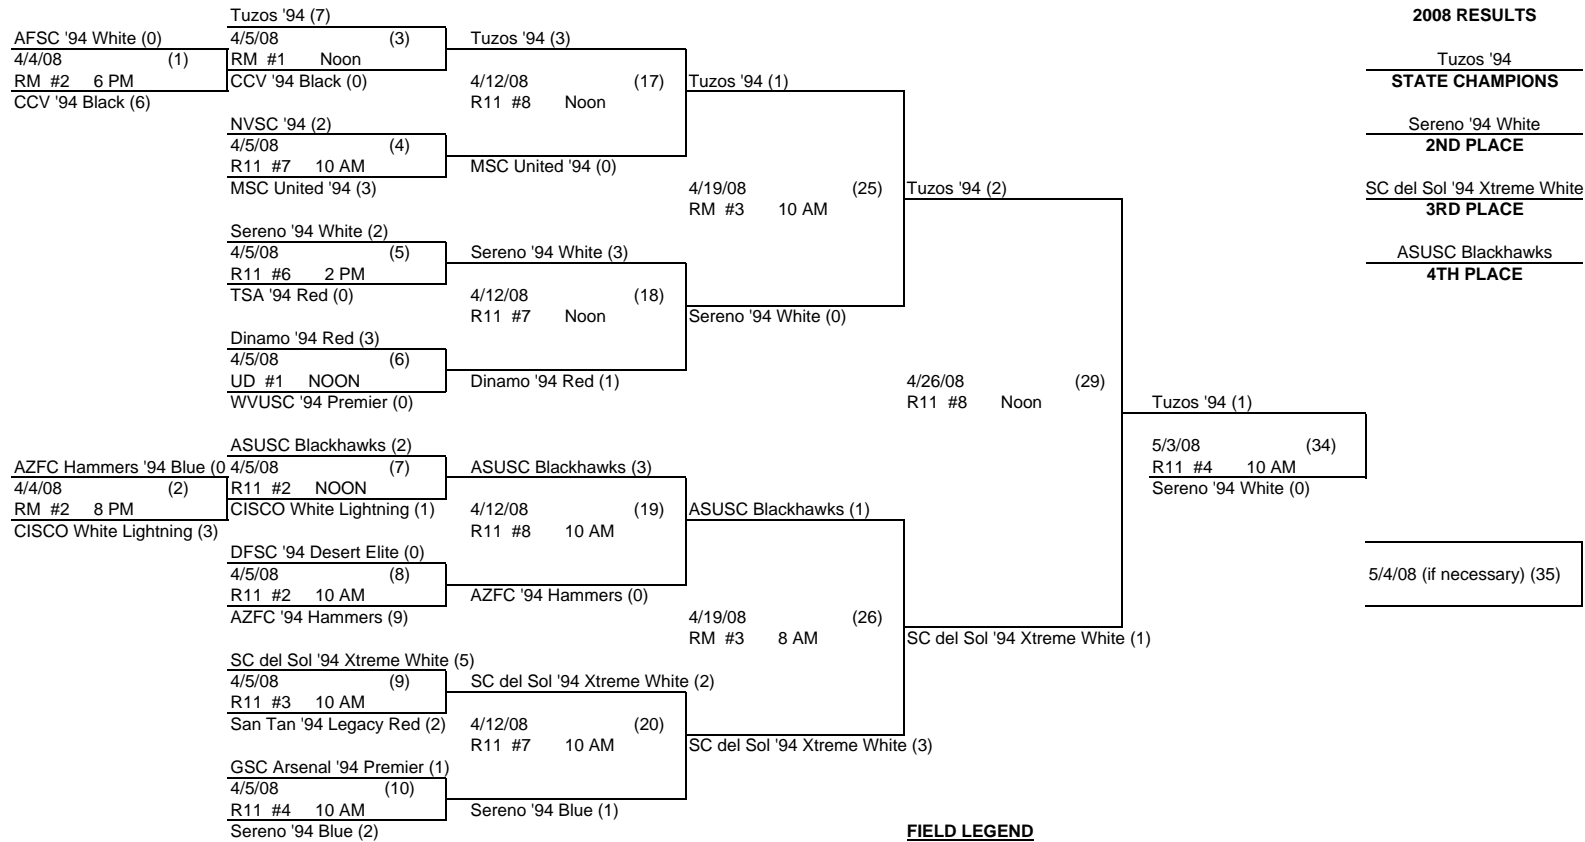

ARIZONA STATE CHAMPIONSHIPS 2008 UNDER 14 BOYS