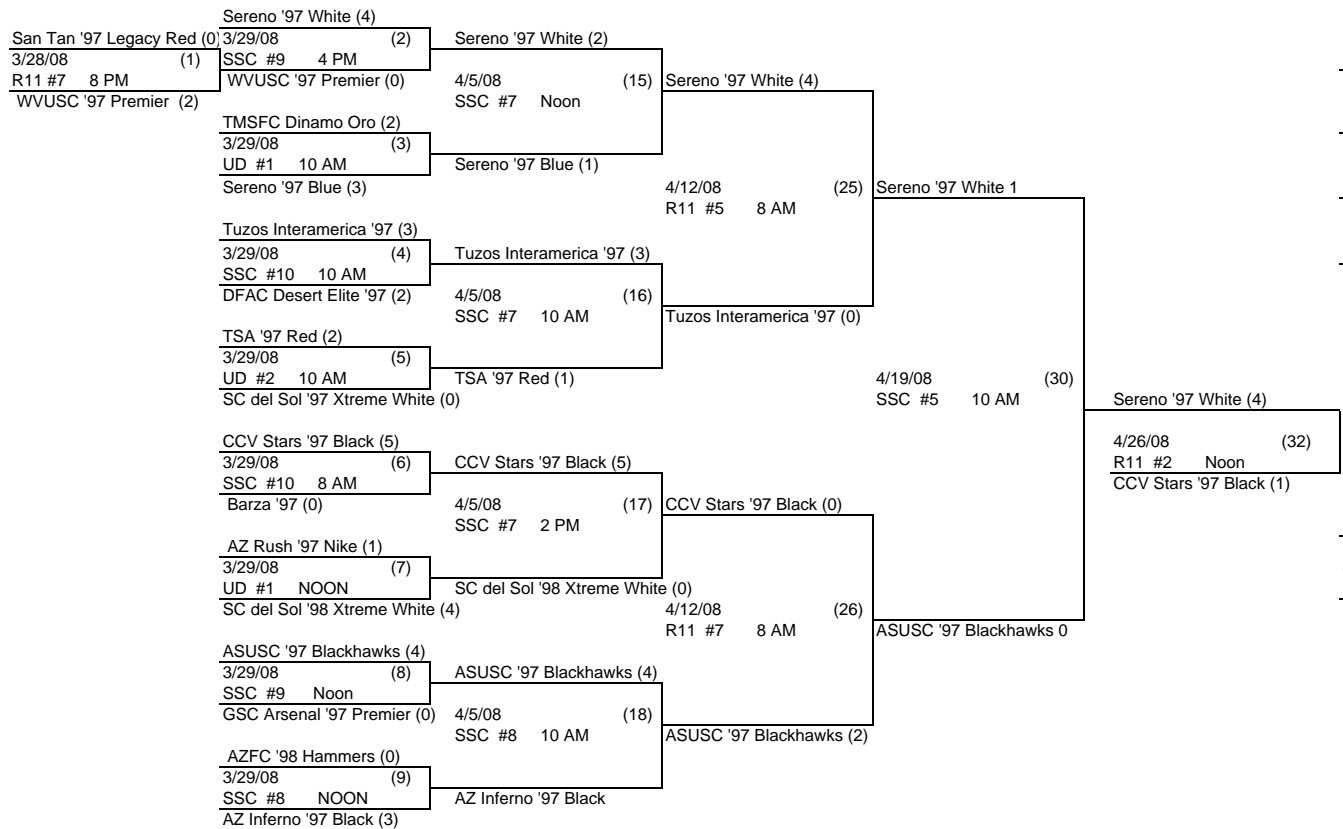

### 2008 RESULTS

- Sereno '97 White  
**STATE CHAMPIONS**
  - CCV Stars '97 Black  
**2ND PLACE**
  - ASUSC '97 Blackhawks  
**3RD PLACE**
  - Sereno '97 Blue  
**4TH PLACE**
- 4/27/08 (if necessary) (33)