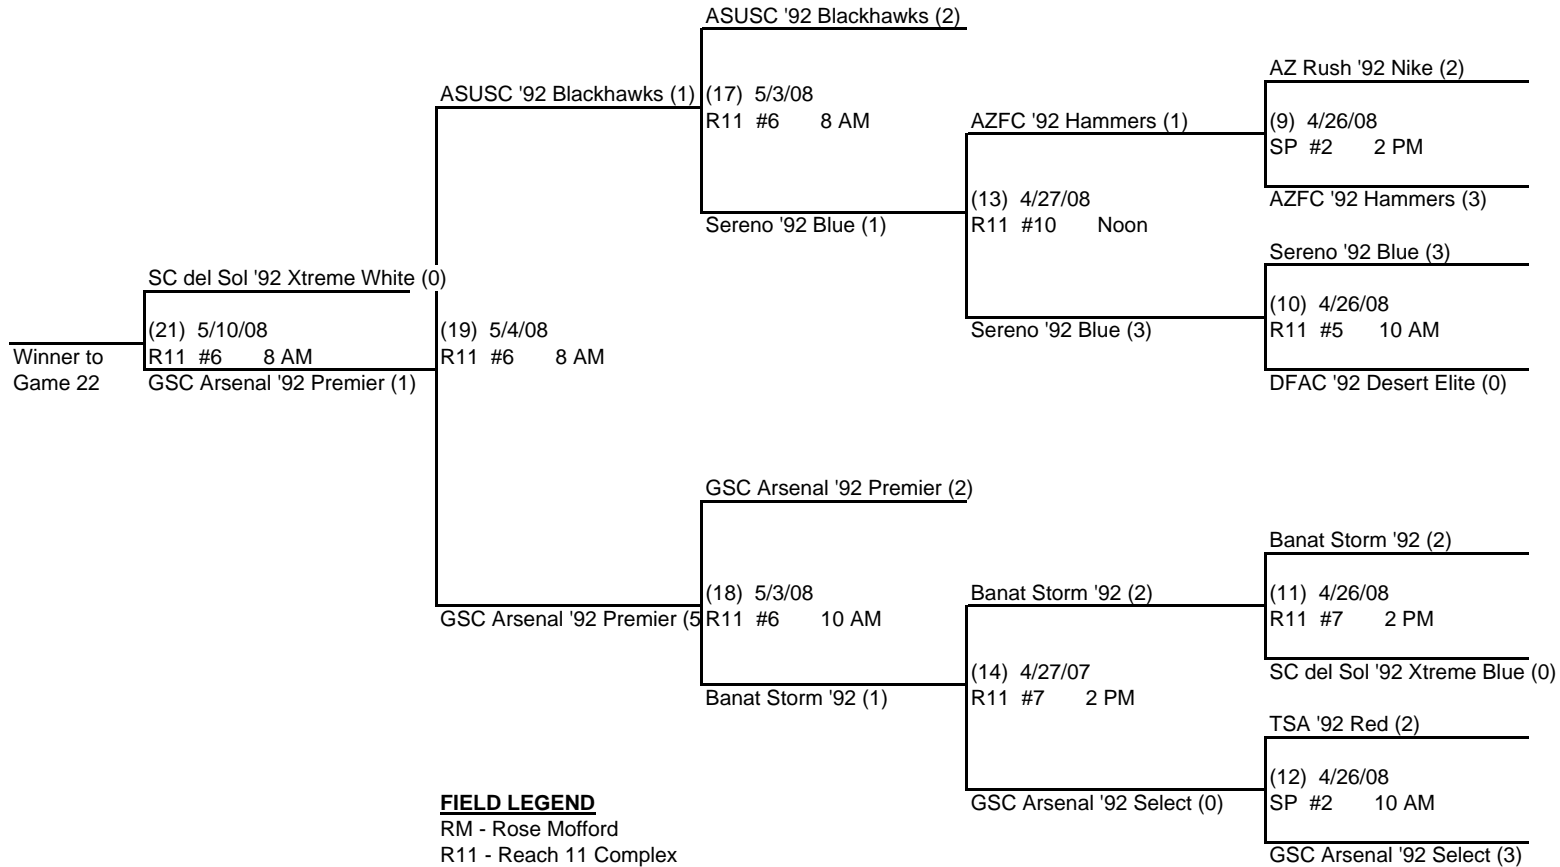

ARIZONA STATE CHAMPIONSHIPS 2008 UNDER 16 GIRLS

FIELD LEGEND

- RM - Rose Mofford
- R11 - Reach 11 Complex
- SSC - Scottsdale Sports Complex
- UD - Udall Park
- SP - Silverlake Park