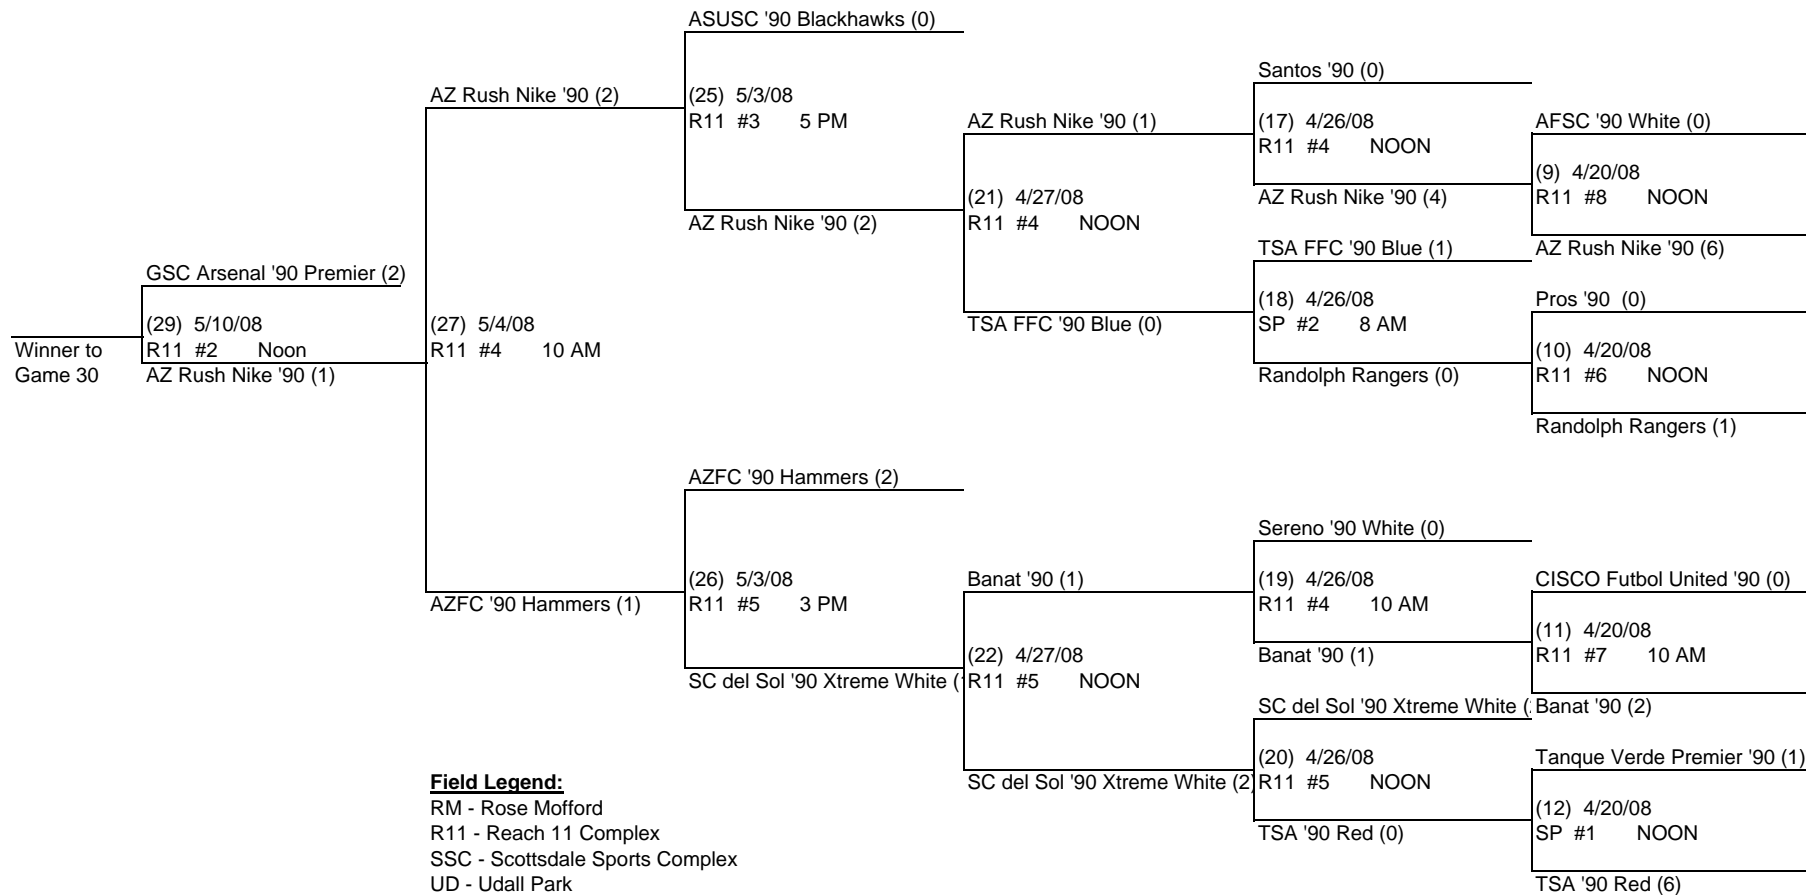

ARIZONA STATE CHAMPIONSHIPS 2008 UNDER 18 BOYS

Field Legend:

- RM - Rose Mofford
- R11 - Reach 11 Complex
- SSC - Scottsdale Sports Complex
- UD - Udall Park
- SP - Silverlake Park