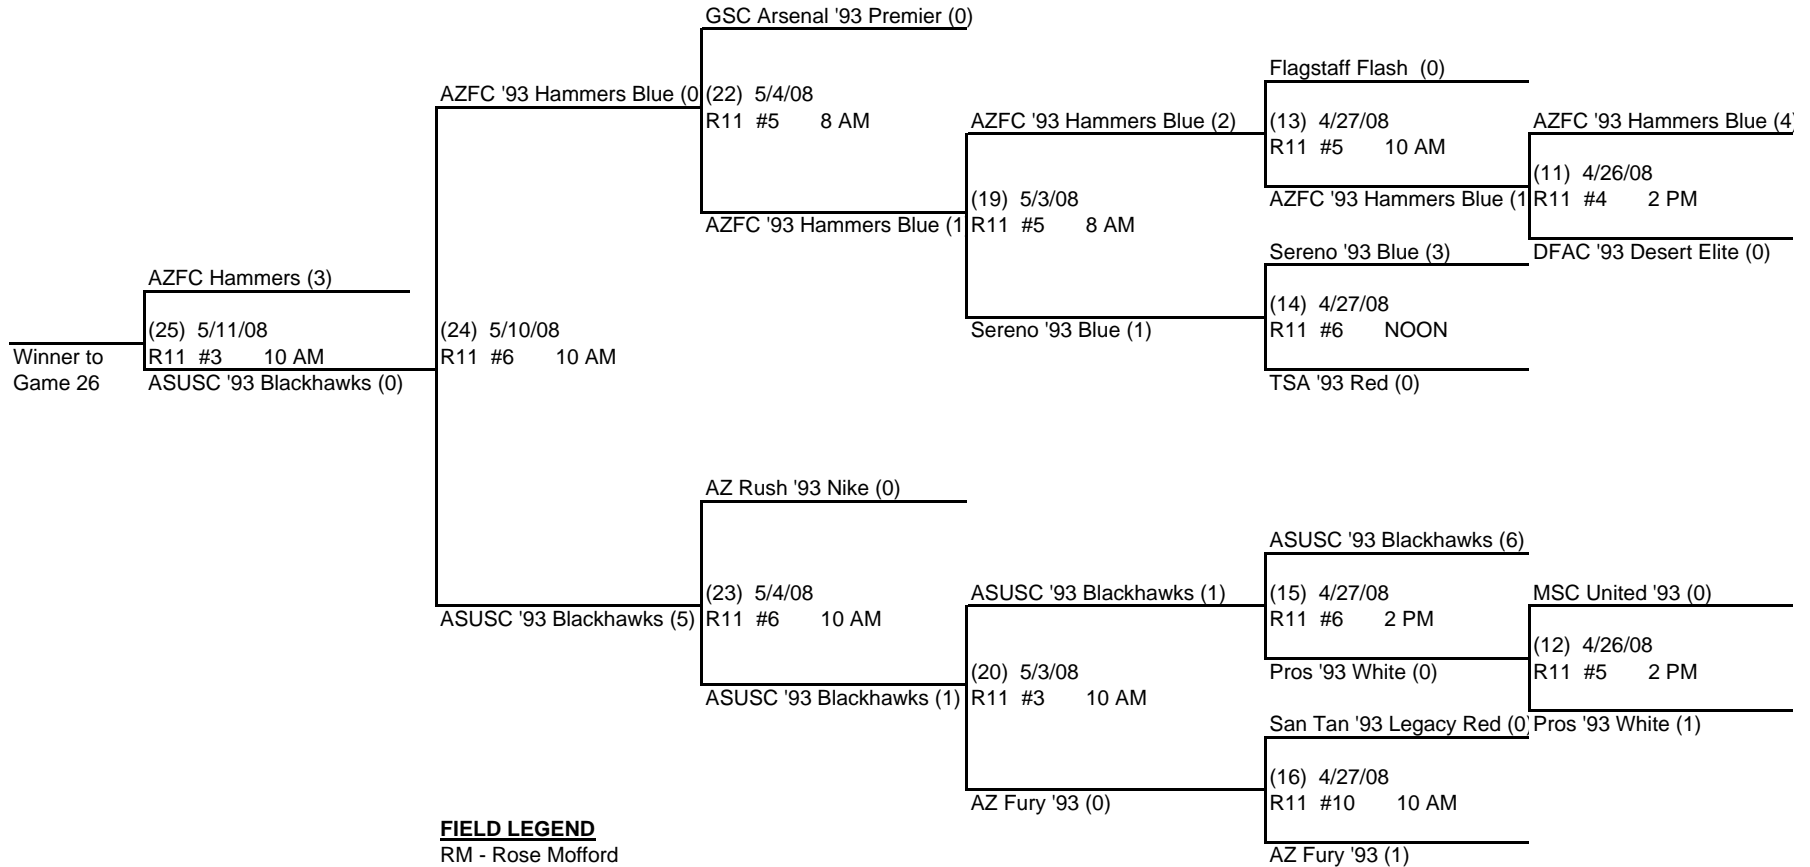

ARIZONA STATE CHAMPIONSHIPS 2008 UNDER 15 GIRLS

FIELD LEGEND
RM - Rose Mofford
R11 - Reach 11 Complex
SSC - Scottsdale Sports Complex
UD - Udall Park
SP - Silverlake Park