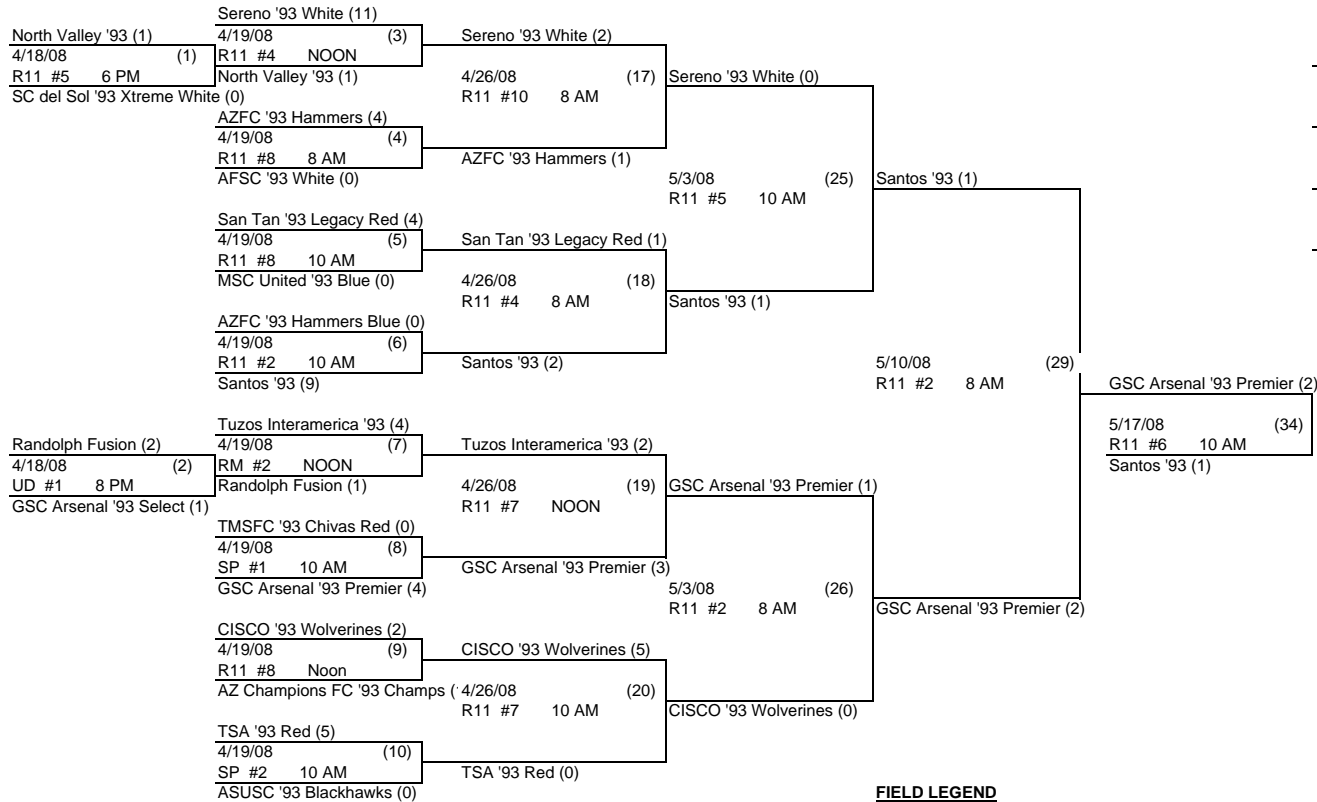

ARIZONA STATE CHAMPIONSHIPS 2008 UNDER 15 BOYS

2008 RESULTS

- GSC Arsenal '93 Premier
  STATE CHAMPIONS
- Santos '93
  2ND PLACE
- Sereno '93 White
  3RD PLACE
- CISCO '93 Wolverines
  4TH PLACE

FIELD LEGEND

- RM - Rose Mofford
- R11 - Reach 11 Complex
- SSC - Scottsdale Sports Complex
- UD - Udall Park
- SP - Silverlake Park