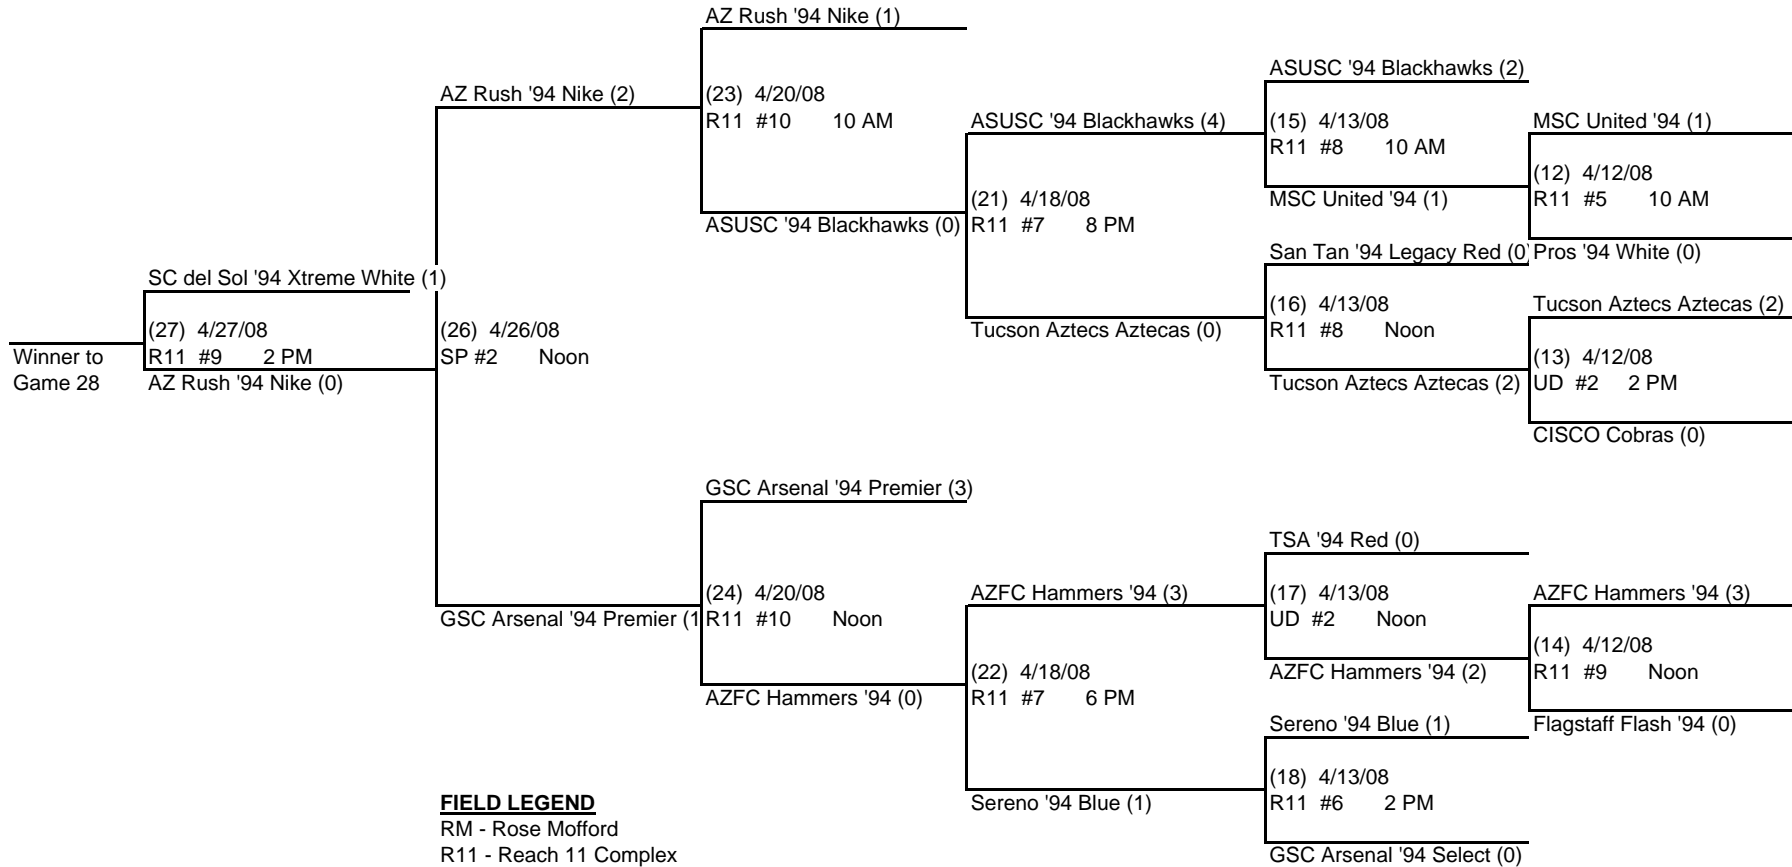

ARIZONA STATE CHAMPIONSHIPS 2008 UNDER 14 GIRLS

FIELD LEGEND
RM - Rose Mofford
R11 - Reach 11 Complex
SSC - Scottsdale Sports Complex
UD - Udall Park
SP - Silverlake Park