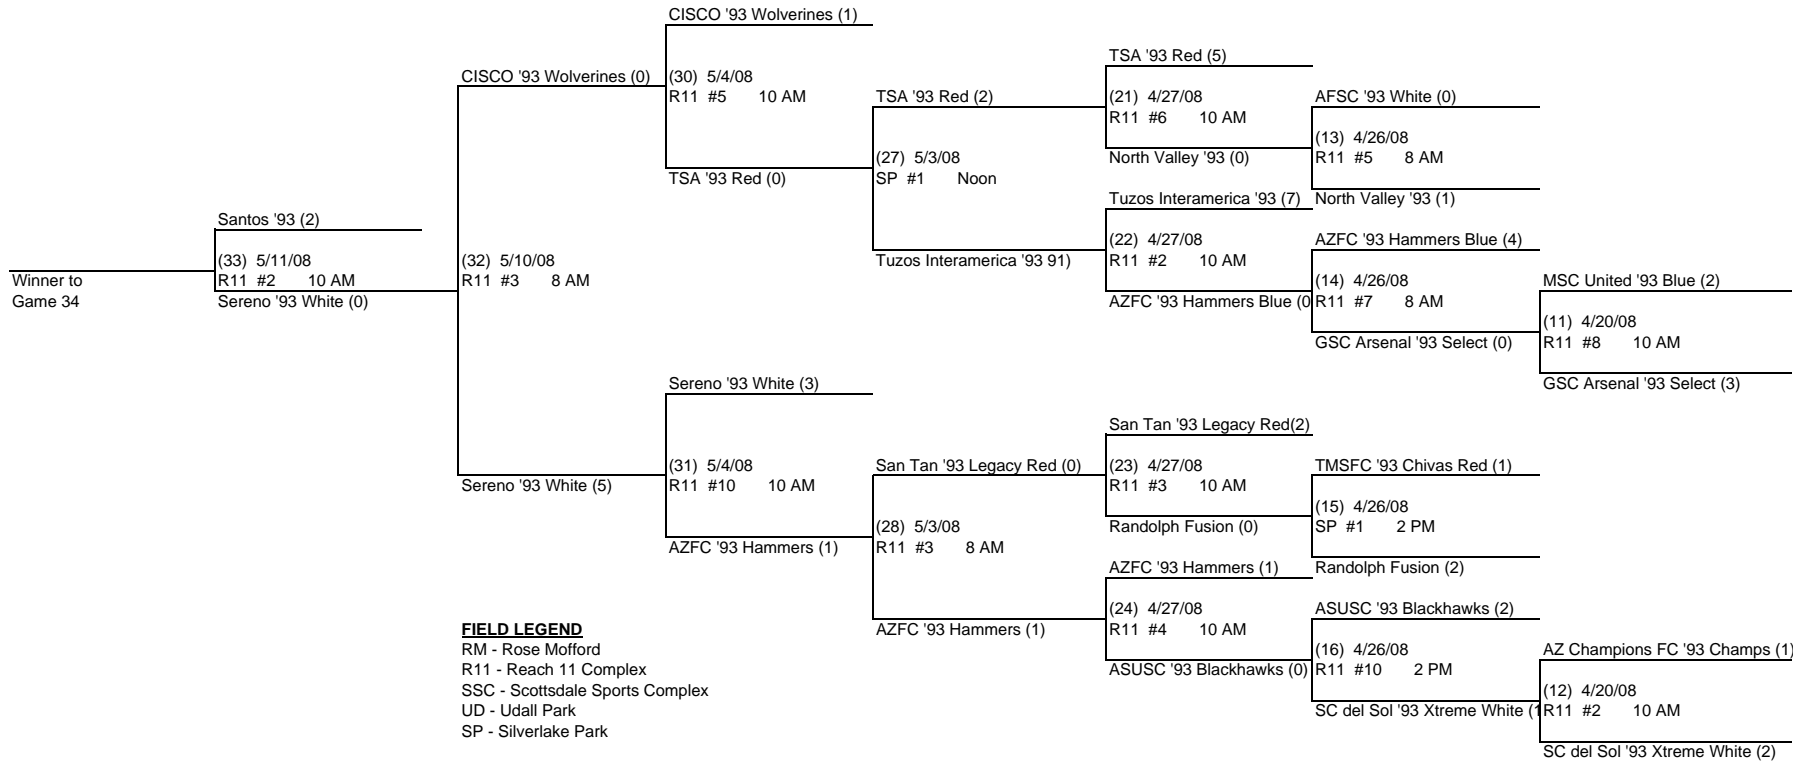

**ARIZONA STATE CHAMPIONSHIPS 2008
UNDER 15 BOYS**