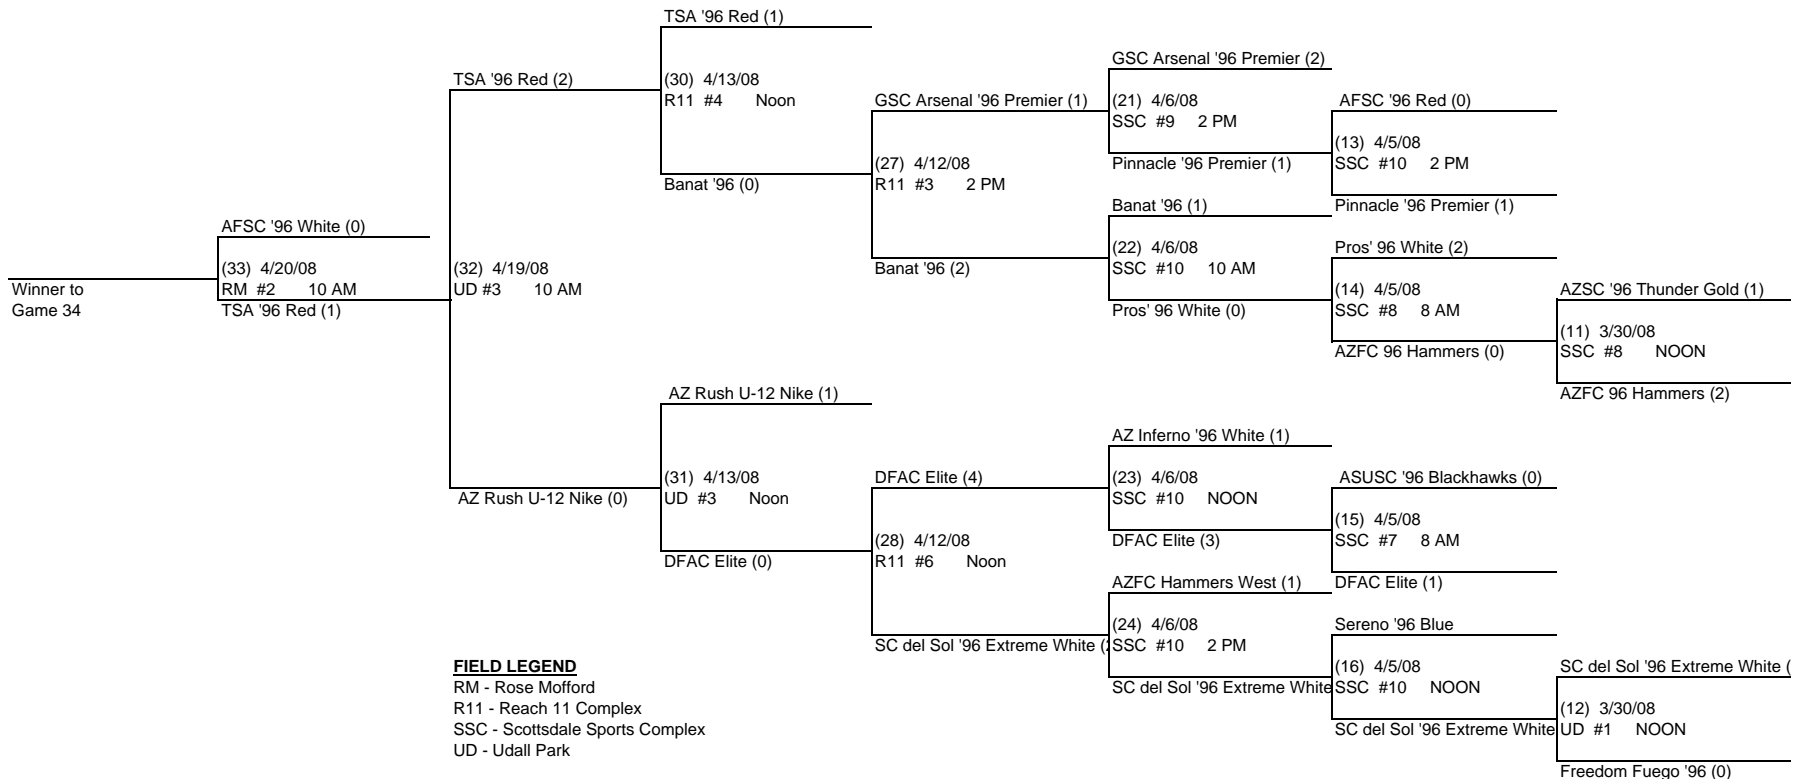

ARIZONA STATE CHAMPIONSHIPS 2008 UNDER 12 GIRLS