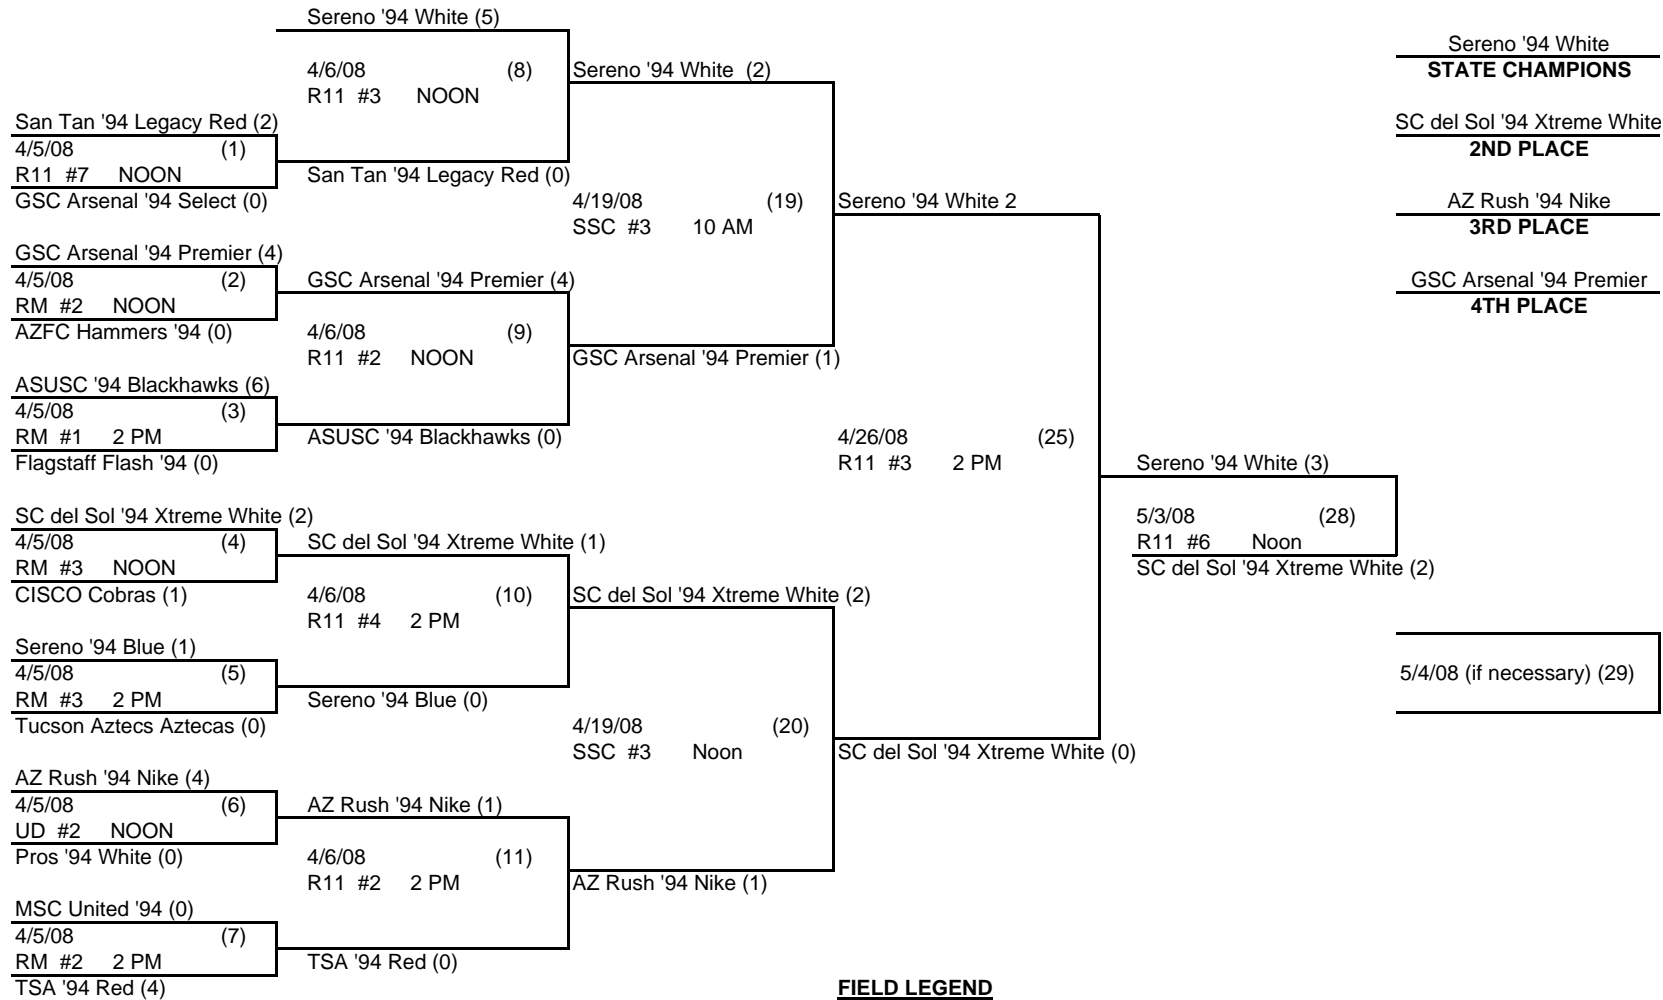

ARIZONA STATE CHAMPIONSHIPS 2008 UNDER 14 GIRLS

Sereno '94 White (5)

4/6/08 (8)
R11 #3 NOON

Sereno '94 White (2)

San Tan '94 Legacy Red (2)
4/5/08 (1)
R11 #7 NOON
GSC Arsenal '94 Select (0)

San Tan '94 Legacy Red (0)

4/19/08 (19)
SSC #3 10 AM

Sereno '94 White 2

GSC Arsenal '94 Premier (4)
4/5/08 (2)
RM #2 NOON
AZFC Hammers '94 (0)

GSC Arsenal '94 Premier (4)

4/6/08 (9)
R11 #2 NOON

GSC Arsenal '94 Premier (1)

ASUSC '94 Blackhawks (6)
4/5/08 (3)
RM #1 2 PM
Flagstaff Flash '94 (0)

ASUSC '94 Blackhawks (0)

4/26/08 (25)
R11 #3 2 PM

Sereno '94 White (3)

SC del Sol '94 Xtreme White (2)
4/5/08 (4)
RM #3 NOON
CISCO Cobras (1)

SC del Sol '94 Xtreme White (1)

4/6/08 (10)
R11 #4 2 PM

SC del Sol '94 Xtreme White (2)

5/3/08 (28)
R11 #6 Noon
SC del Sol '94 Xtreme White (2)

Sereno '94 Blue (1)
4/5/08 (5)
RM #3 2 PM
Tucson Aztecs Aztecas (0)

Sereno '94 Blue (0)

4/19/08 (20)
SSC #3 Noon

SC del Sol '94 Xtreme White (0)

AZ Rush '94 Nike (4)
4/5/08 (6)
UD #2 NOON
Pros '94 White (0)

AZ Rush '94 Nike (1)

4/6/08 (11)
R11 #2 2 PM

AZ Rush '94 Nike (1)

MSC United '94 (0)
4/5/08 (7)
RM #2 2 PM
TSA '94 Red (4)

TSA '94 Red (0)