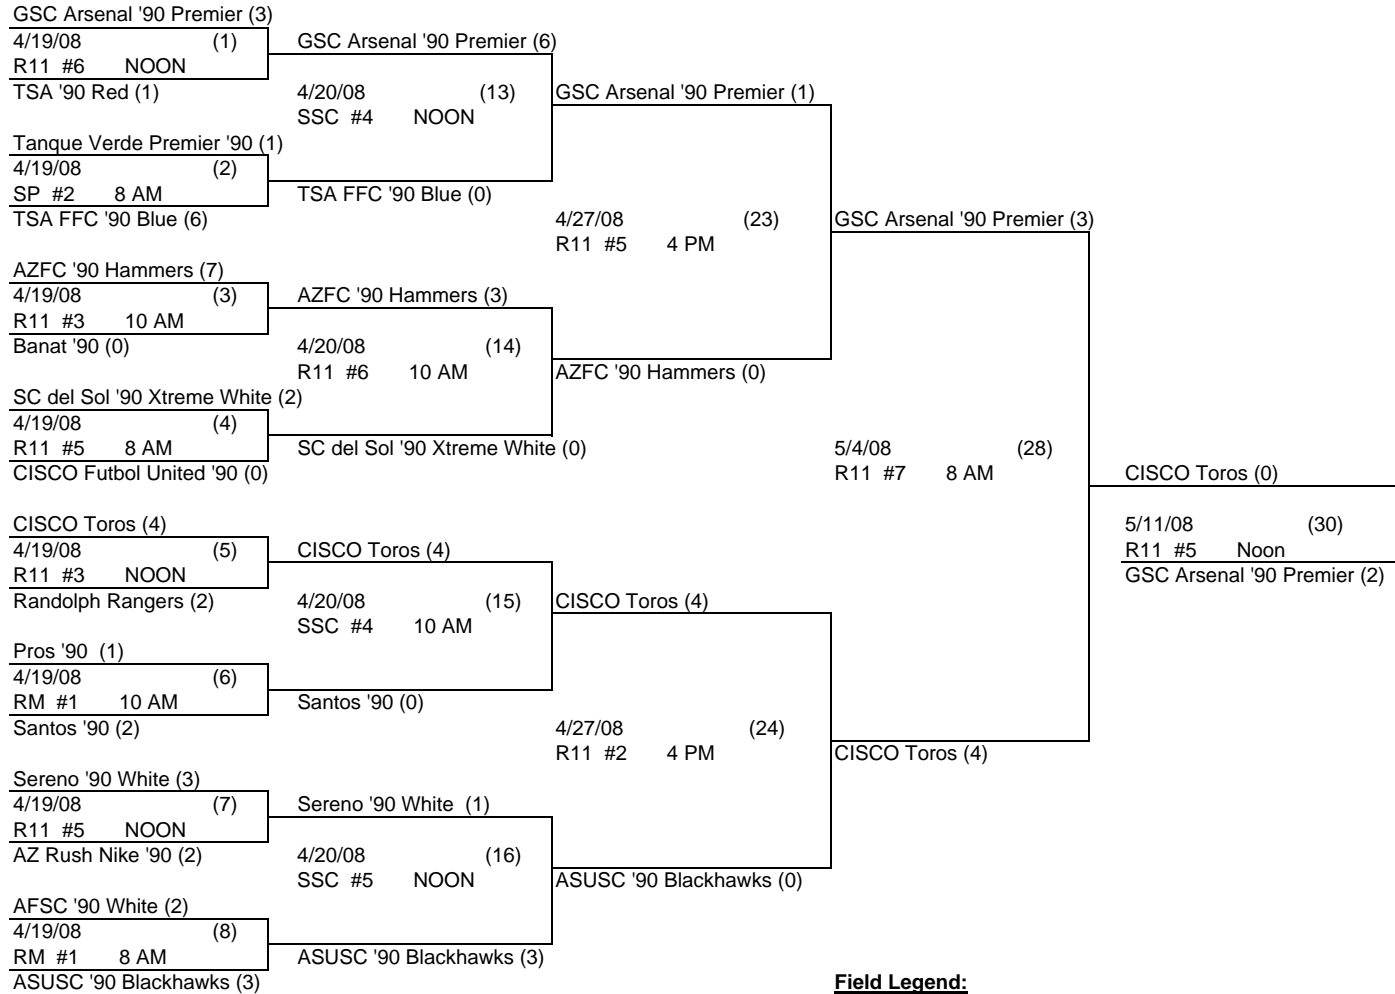

ARIZONA STATE CHAMPIONSHIPS 2008 UNDER 18 BOYS

2008 RESULTS

- ---

  GSC Arsenal '90 Premier
- **STATE CHAMPIONS**
- ---
- CISCO Toros
- **2ND PLACE**
- ---
- AZ Rush Nike '90
- **3RD PLACE**
- ---
- AZFC '90 Hammers
- **4TH PLACE**
- ---
- GSC Arsenal '90 Premier (1)
- ---
- 5/17/08 (31)
- R11 #6 8 AM
- CISCO Toros (0)

Field Legend:
RM - Rose Mofford
R11 - Reach 11 Complex
SSC - Scottsdale Sports Complex
UD - Udall Park
SP - Silverlake Park