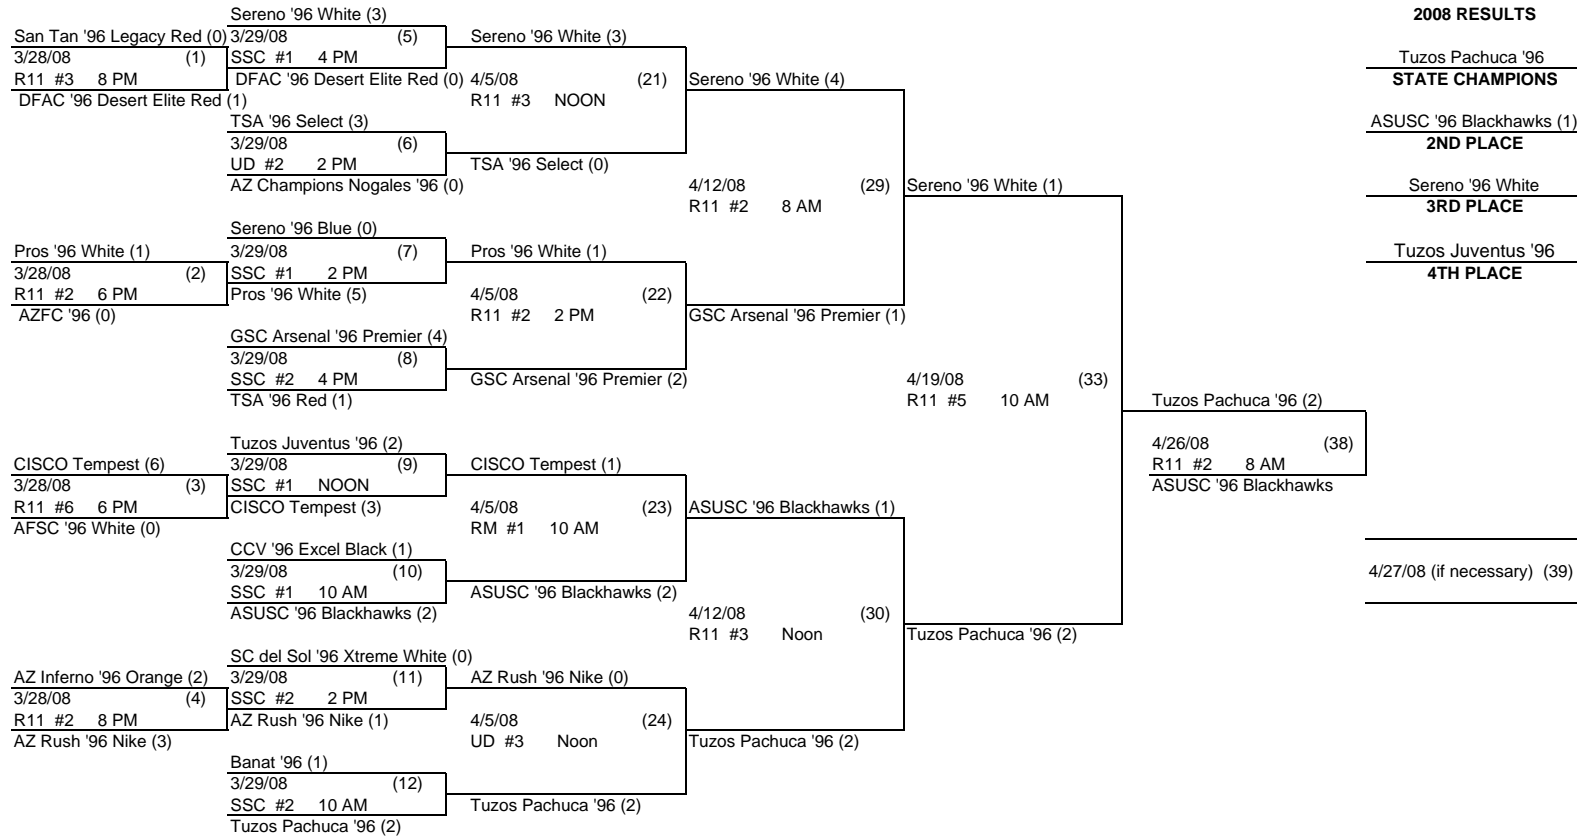

ARIZONA STATE CHAMPIONSHIPS 2008 UNDER 12 BOYS

FIELD LEGEND
RM - Rose Mofford
R11 - Reach 11 Complex
SSC - Scottsdale Sports Complex
UD - Udall Park