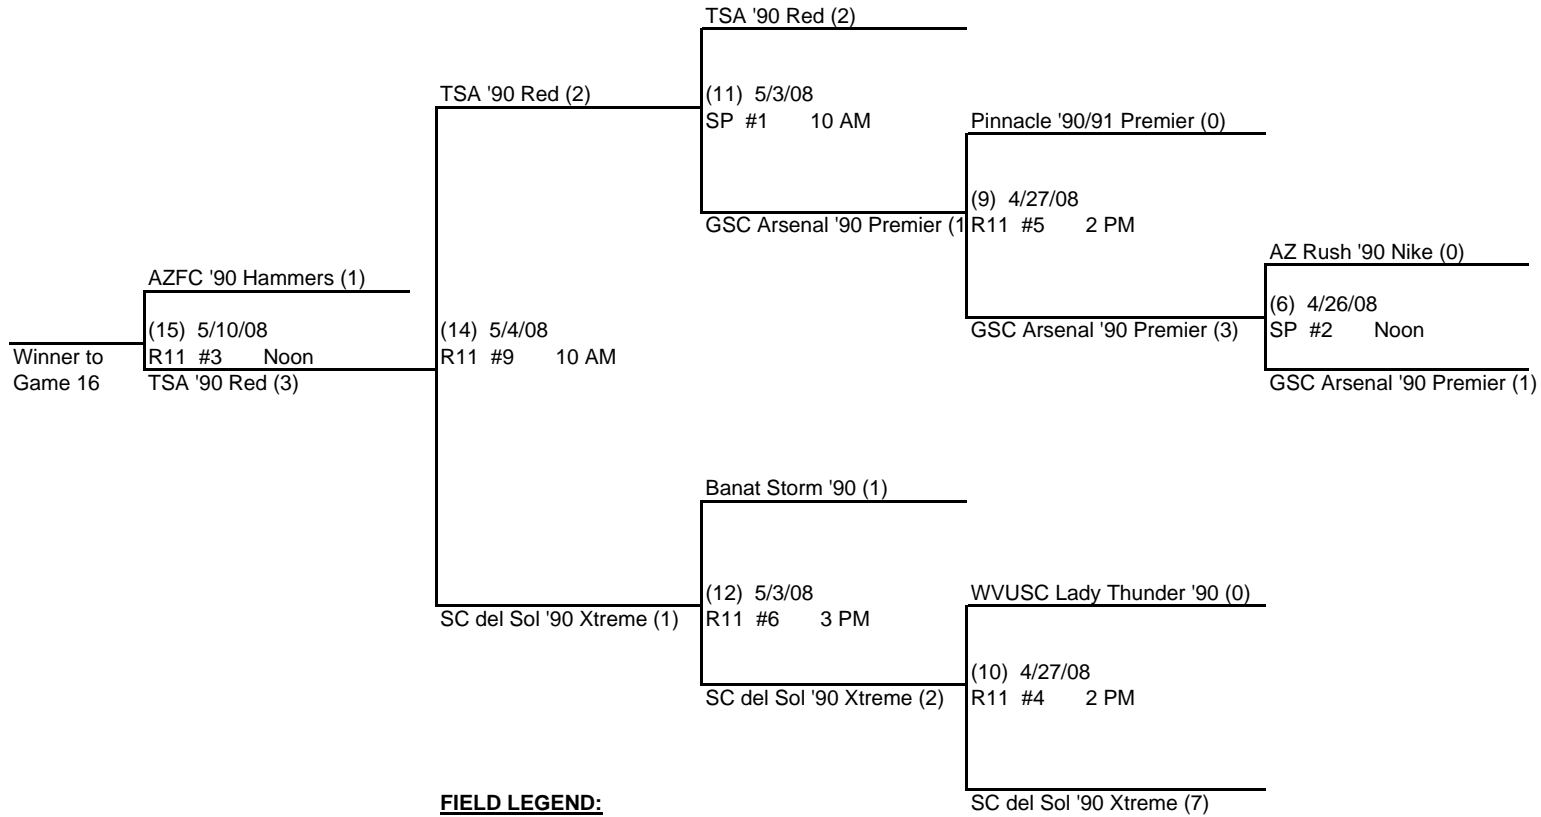

ARIZONA STATE CHAMPIONSHIPS 2008 UNDER 18 GIRLS

FIELD LEGEND:

- RM - Rose Mofford
- R11 - Reach 11 Complex
- SSC - Scottsdale Sports Complex
- UD - Udall Park
- SP - Silverlake Park