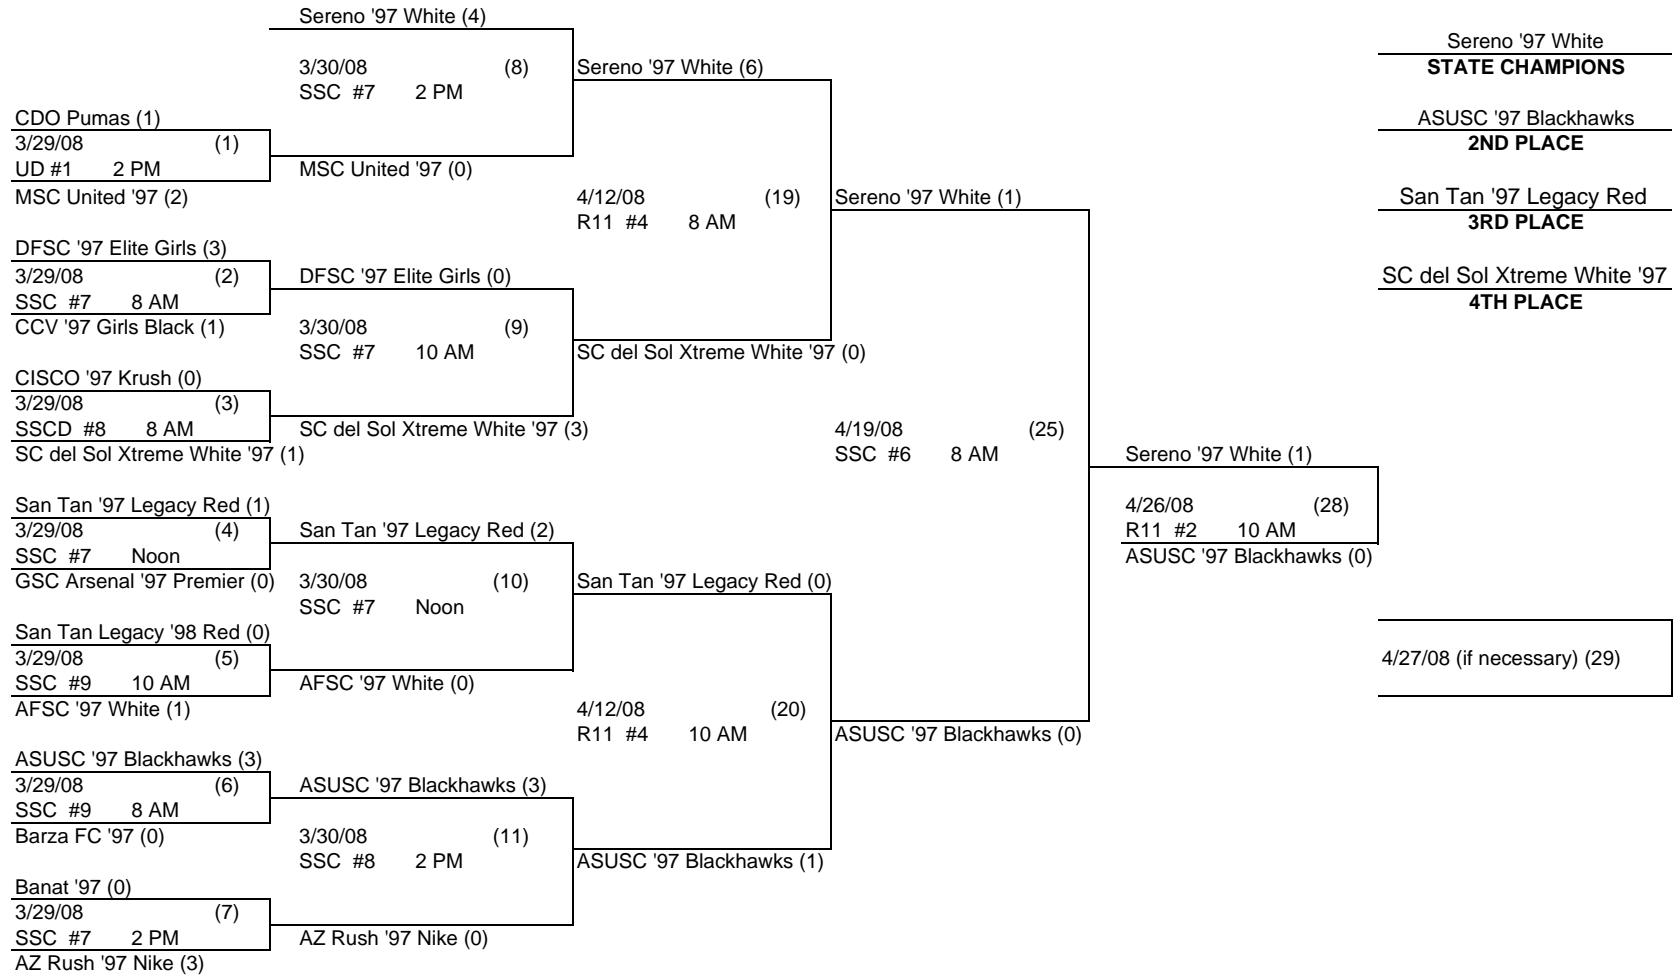

ARIZONA STATE CHAMPIONSHIPS 2008 UNDER 11 GIRLS

2008 RESULTS

FIELD LEGEND

RM - Rose Mofford
R11 - Reach 11 Complex
SSC - Scottsdale Sports Complex
UD - Udall Park