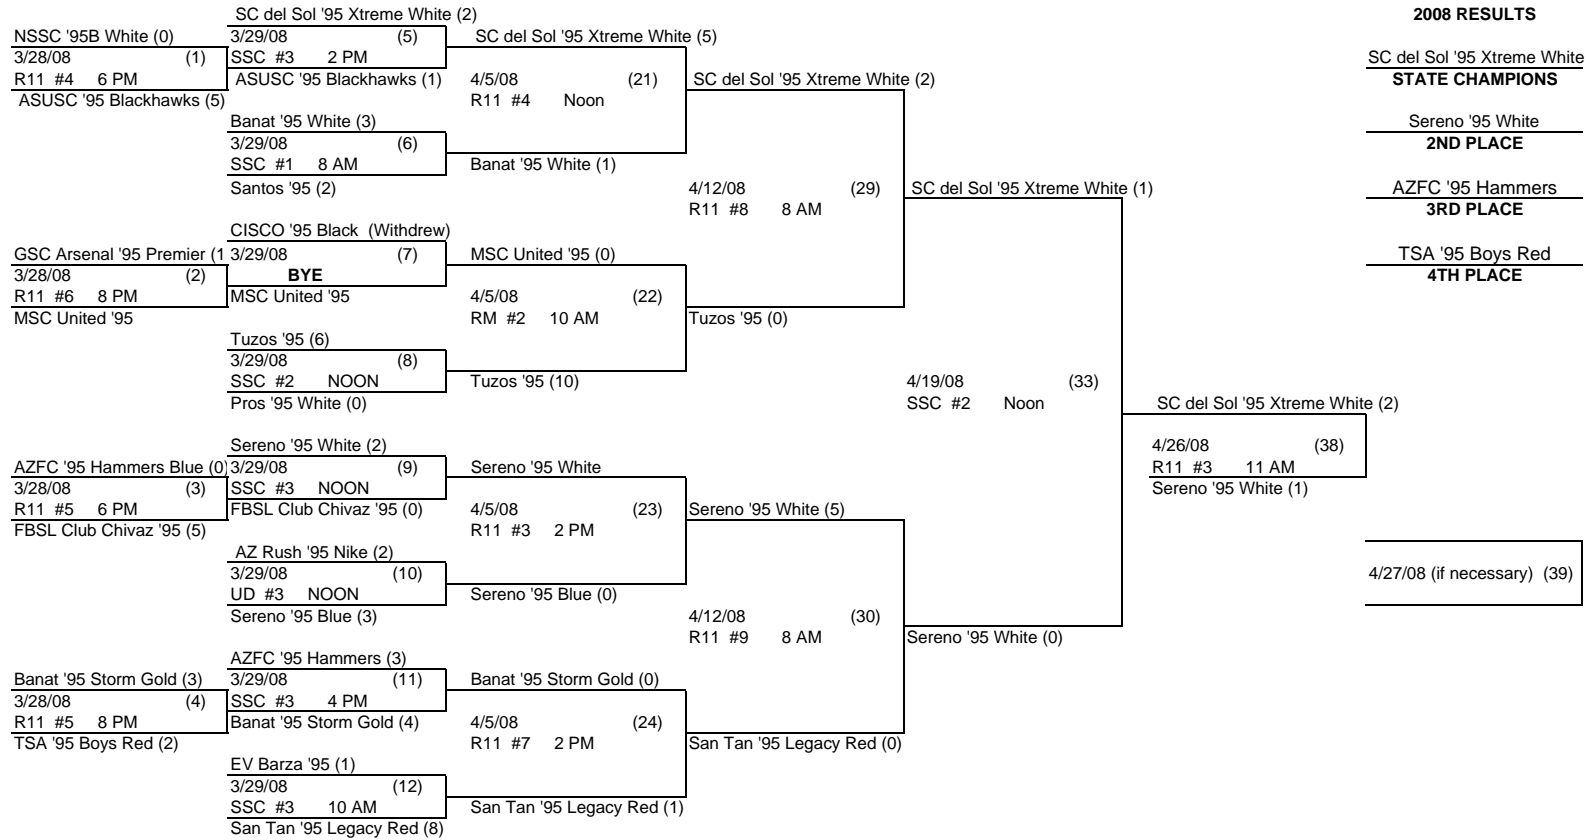

ARIZONA STATE CHAMPIONSHIPS 2008 UNDER 13 BOYS

FIELD LEGEND
RM - Rose Mofford
R11 - Reach 11 Complex
SSC - Scottsdale Sports Complex
UD - Udall Park