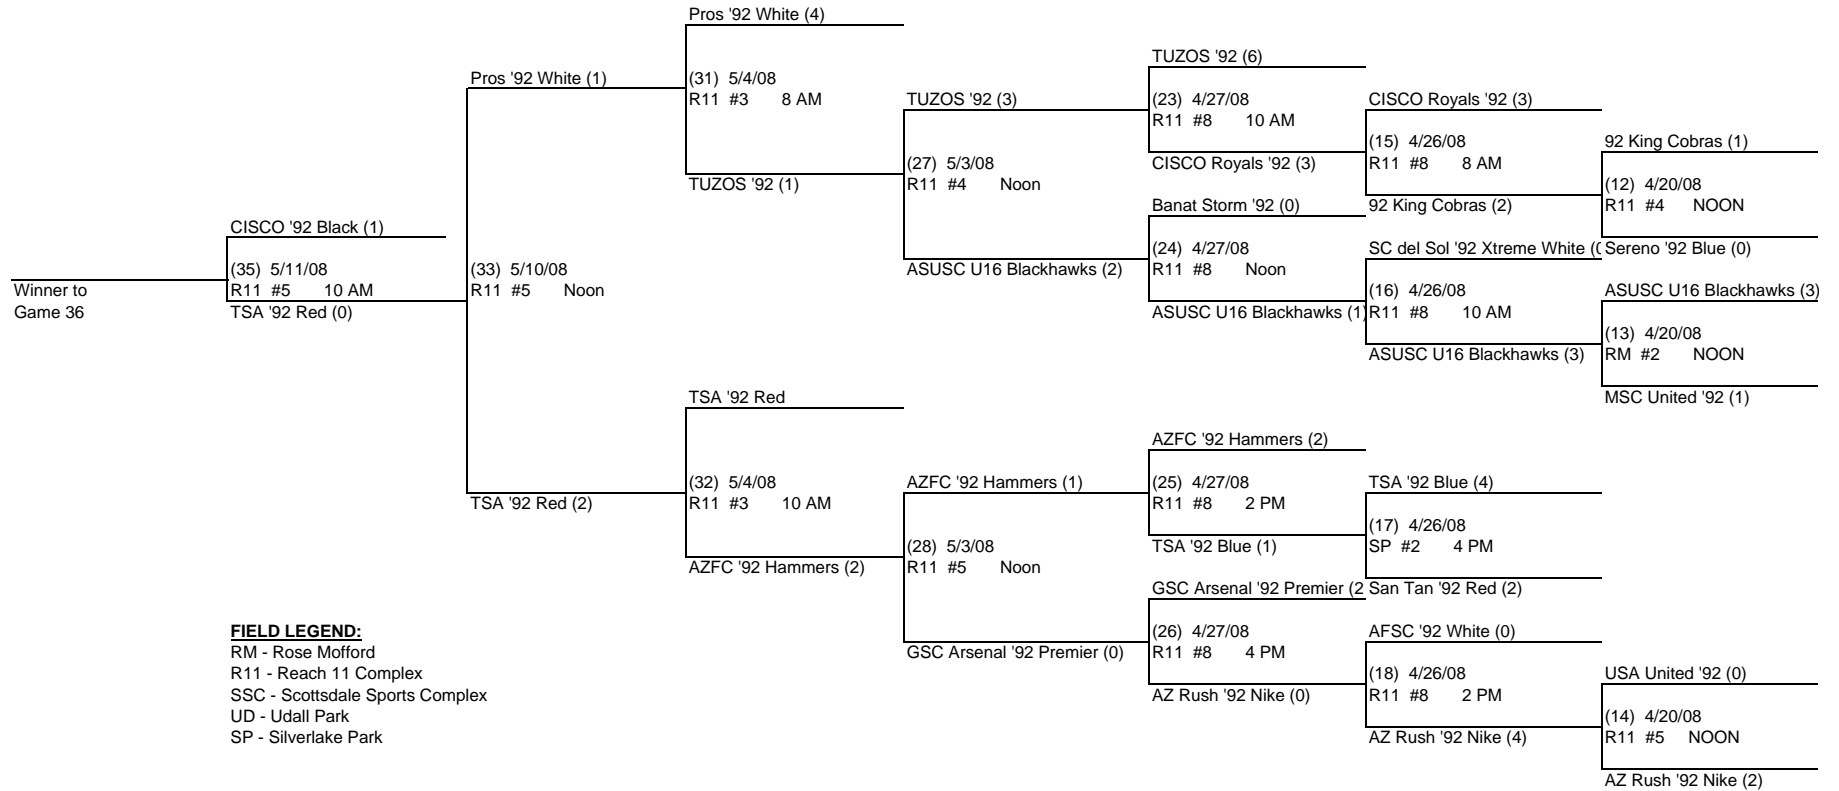

ARIZONA STATE CHAMPIONSHIPS UNDER 16 BOYS