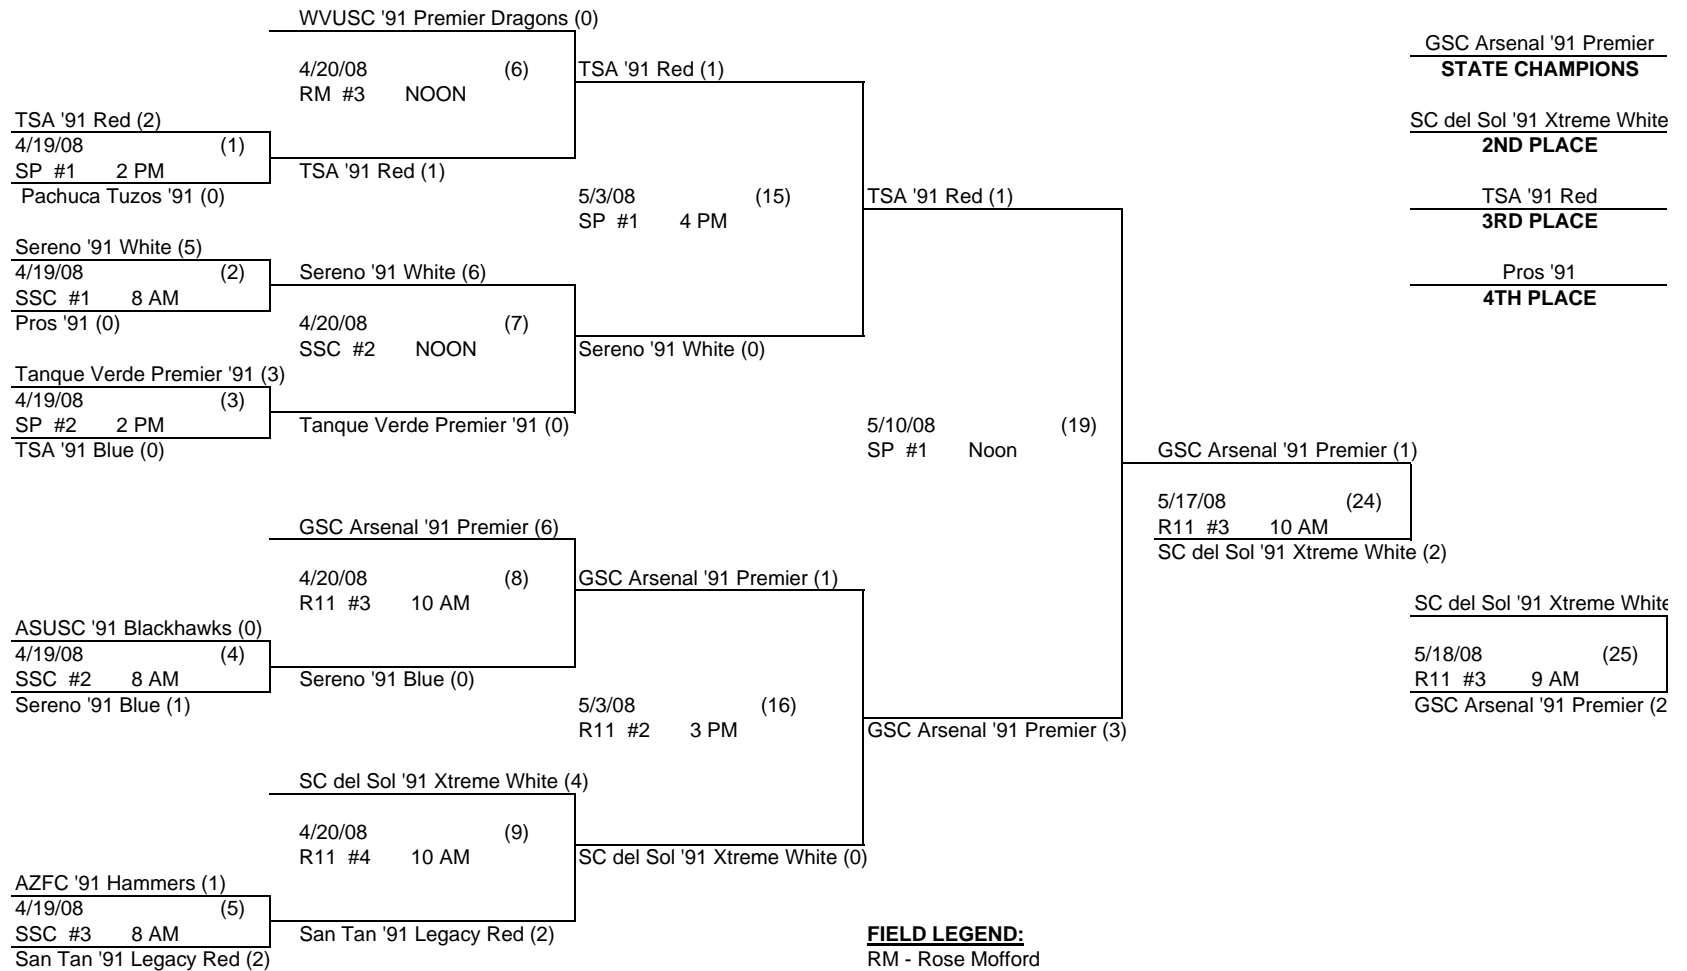

ARIZONA STATE CHAMPIONSHIPS 2008 UNDER 17 BOYS

2008 RESULTS

GSC Arsenal '91 Premier
STATE CHAMPIONS

SC del Sol '91 Xtreme White
2ND PLACE

TSA '91 Red
3RD PLACE

Pros '91
4TH PLACE