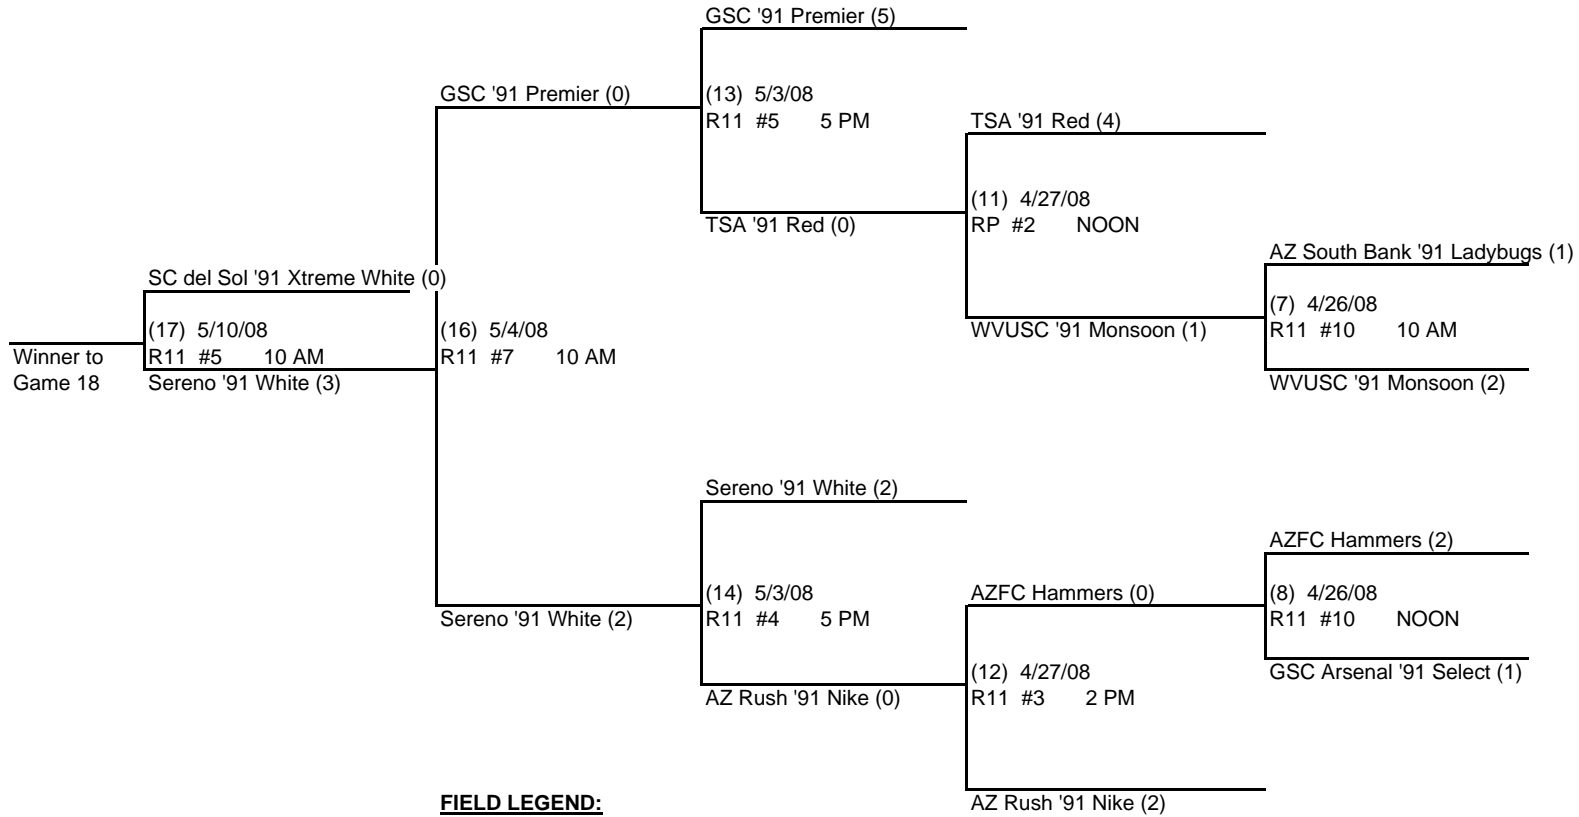

ARIZONA STATE CHAMPIONSHIPS 2008 UNDER 17 GIRLS

FIELD LEGEND:

- RM - Rose Mofford
- R11 - Reach 11 Complex
- SSC - Scottsdale Sports Complex
- UD - Udall Park
- SP - Silverlake Park
- RP - Rillito Park