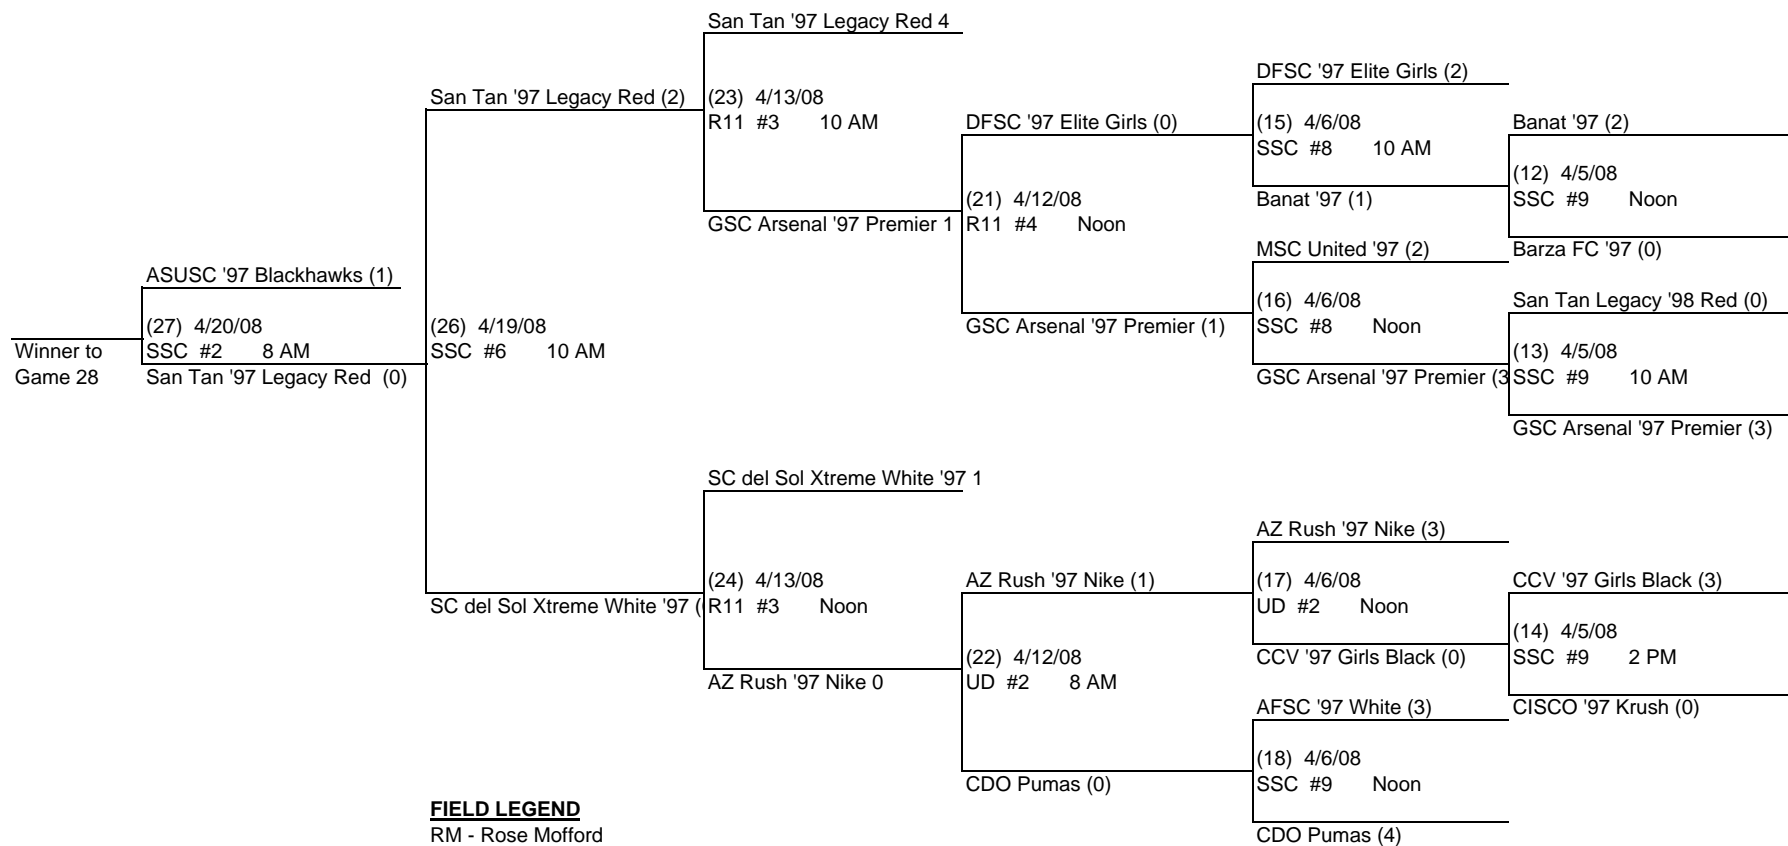

ARIZONA STATE CHAMPIONSHIPS 2008 UNDER 11 GIRLS

FIELD LEGEND

RM - Rose Mofford
R11 - Reach 11 Complex
SSC - Scottsdale Sports Complex
UD - Udall Park