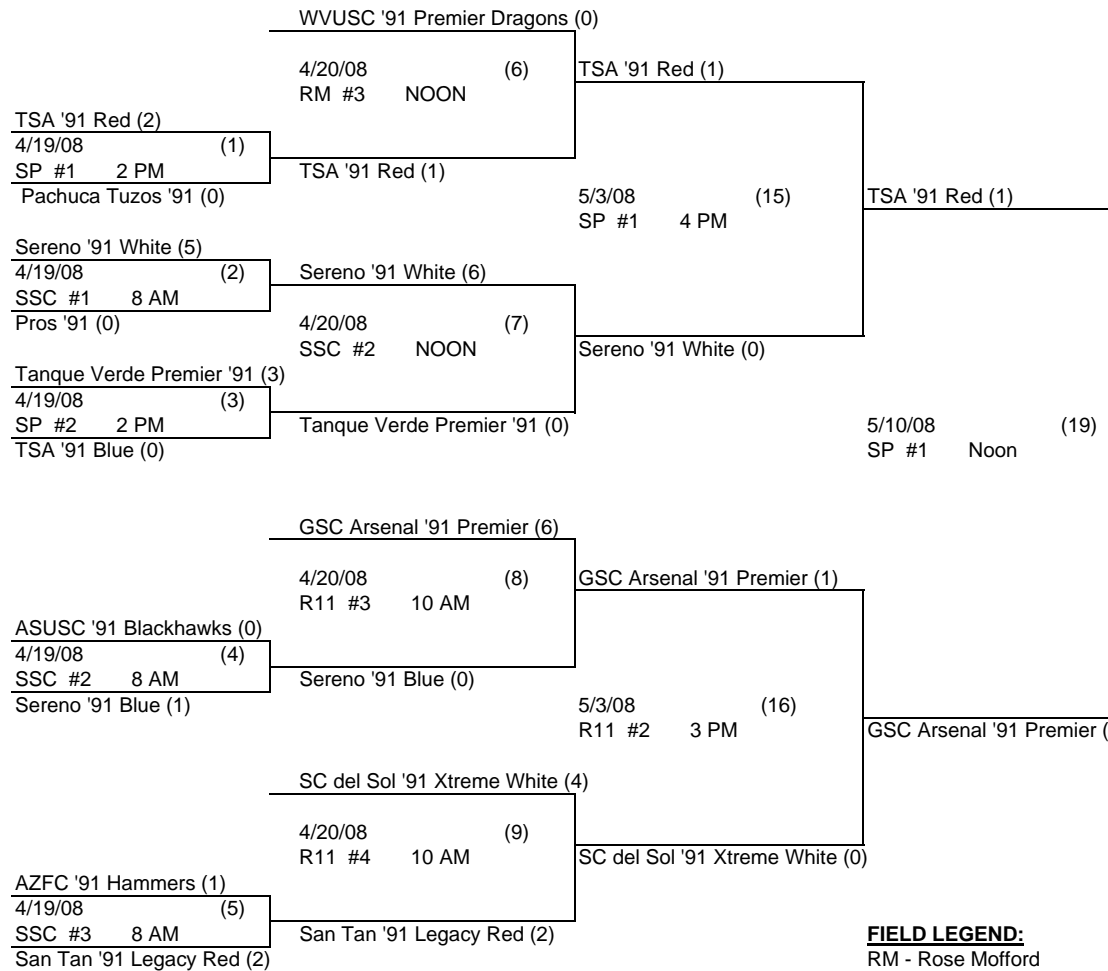

# ARIZONA STATE CHAMPIONSHIPS 2008 UNDER 17 BOYS

**2008 RESULTS**

GSC Arsenal '91 Premier  
**STATE CHAMPIONS**

SC del Sol '91 Xtreme White  
**2ND PLACE**

TSA '91 Red  
**3RD PLACE**

Pros '91  
**4TH PLACE**