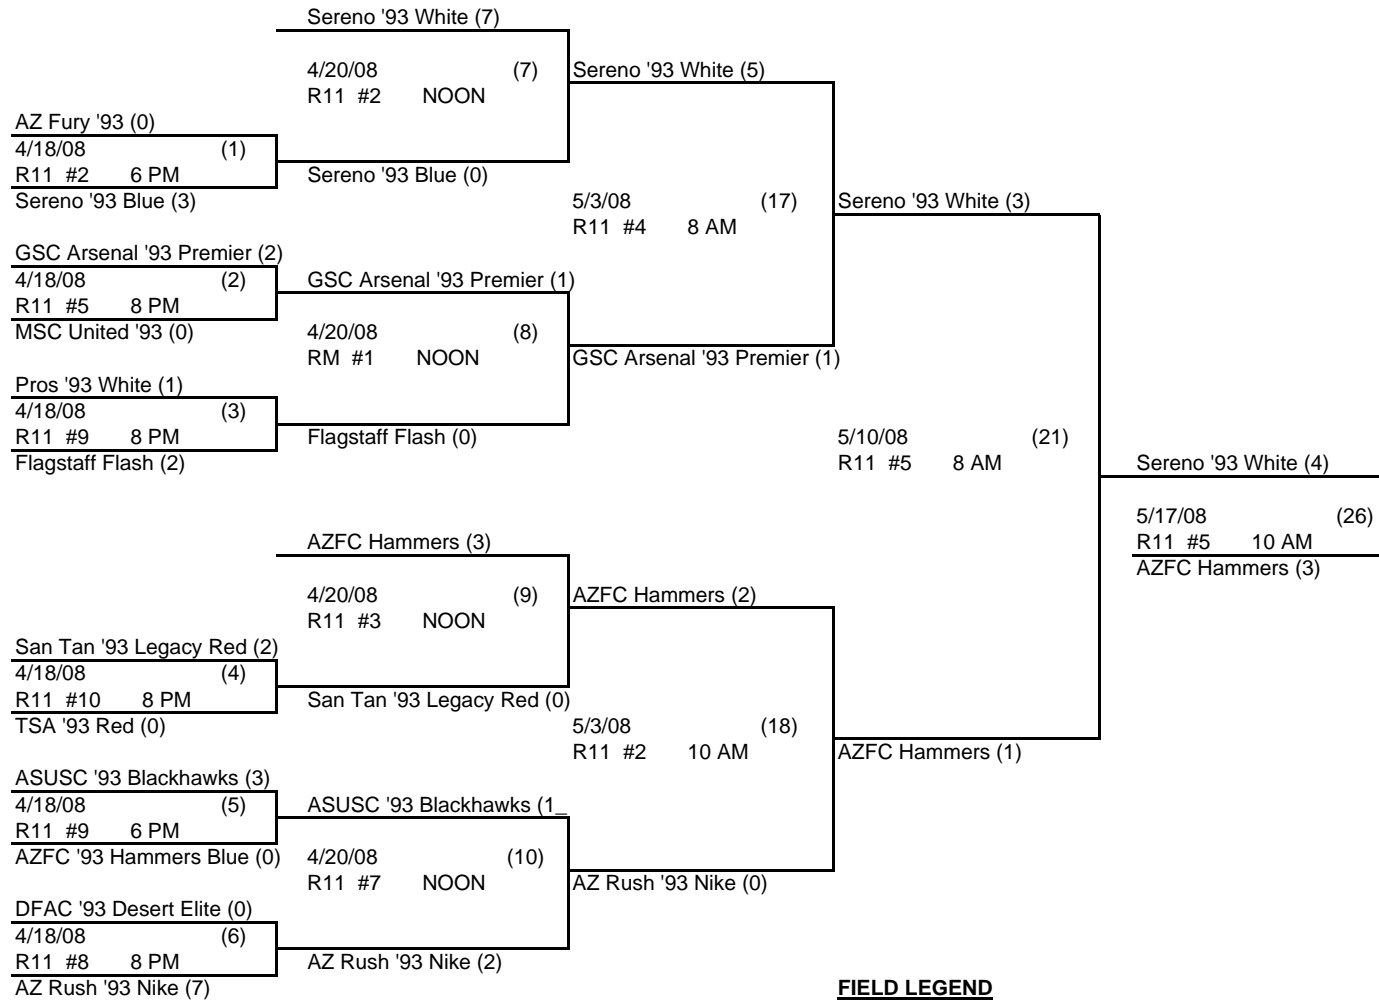

ARIZONA STATE CHAMPIONSHIPS 2008 UNDER 15 GIRLS

2008 RESULTS

- Sereno '93 White
  STATE CHAMPIONS
- AZFC Hammers
  2ND PLACE
- ASUSC '93 Blackhawks
  3RD PLACE
- AZFC '93 Hammers Blue
  4TH PLACE

FIELD LEGEND

- RM - Rose Mofford
- R11 - Reach 11 Complex
- SSC - Scottsdale Sports Complex
- UD - Udall Park
- SP - Silverlake Park