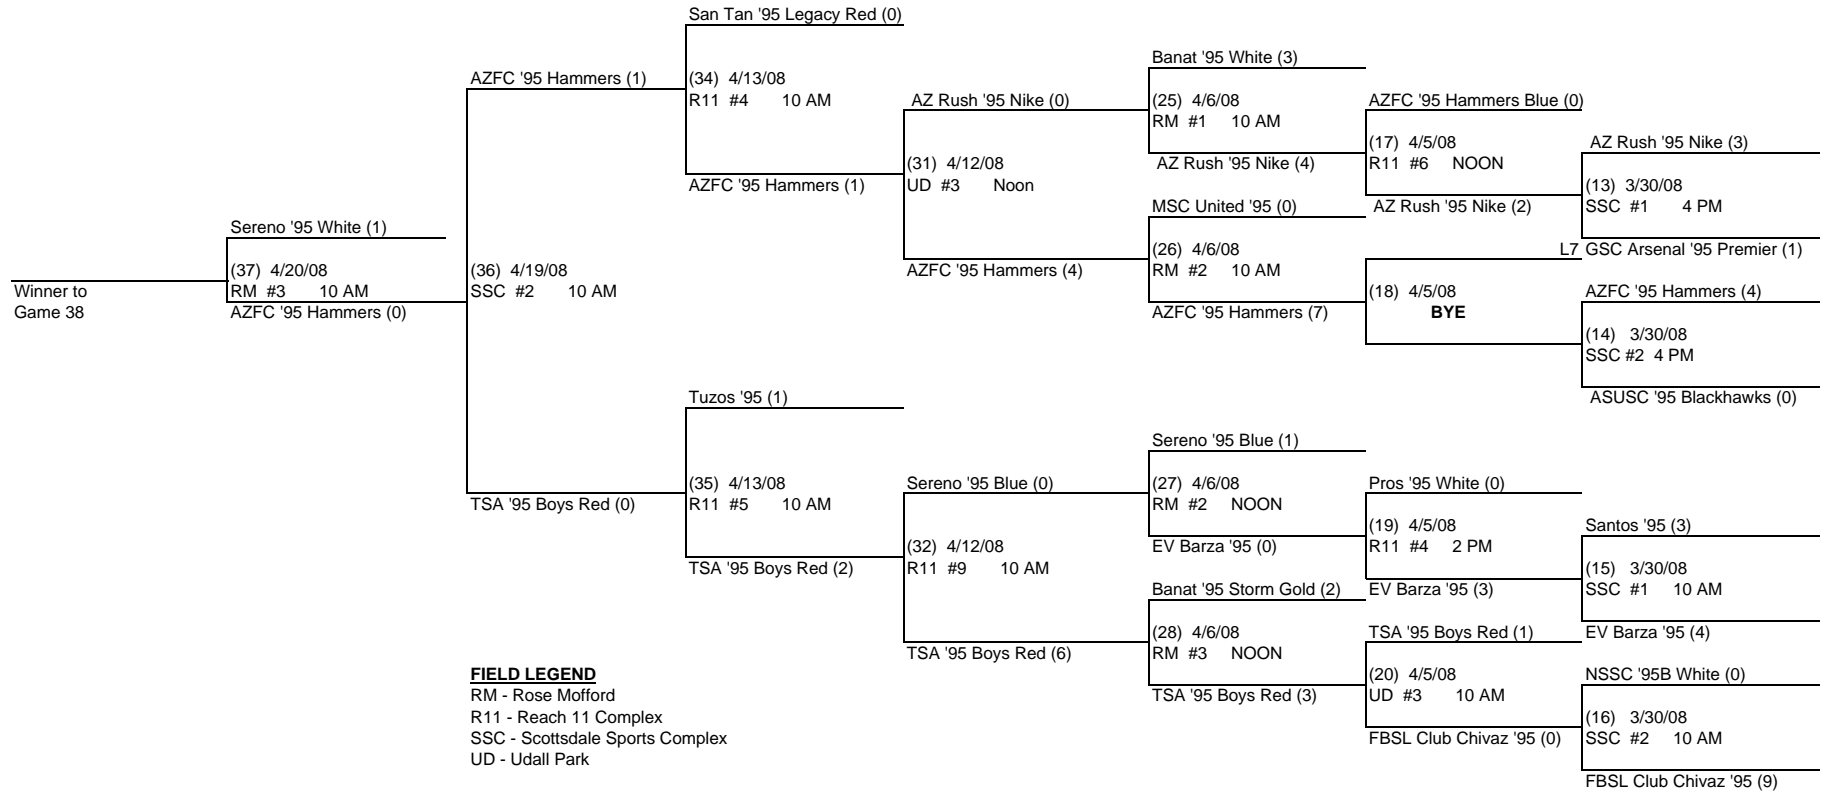

ARIZONA STATE CHAMPIONSHIPS 2008 UNDER 13 BOYS