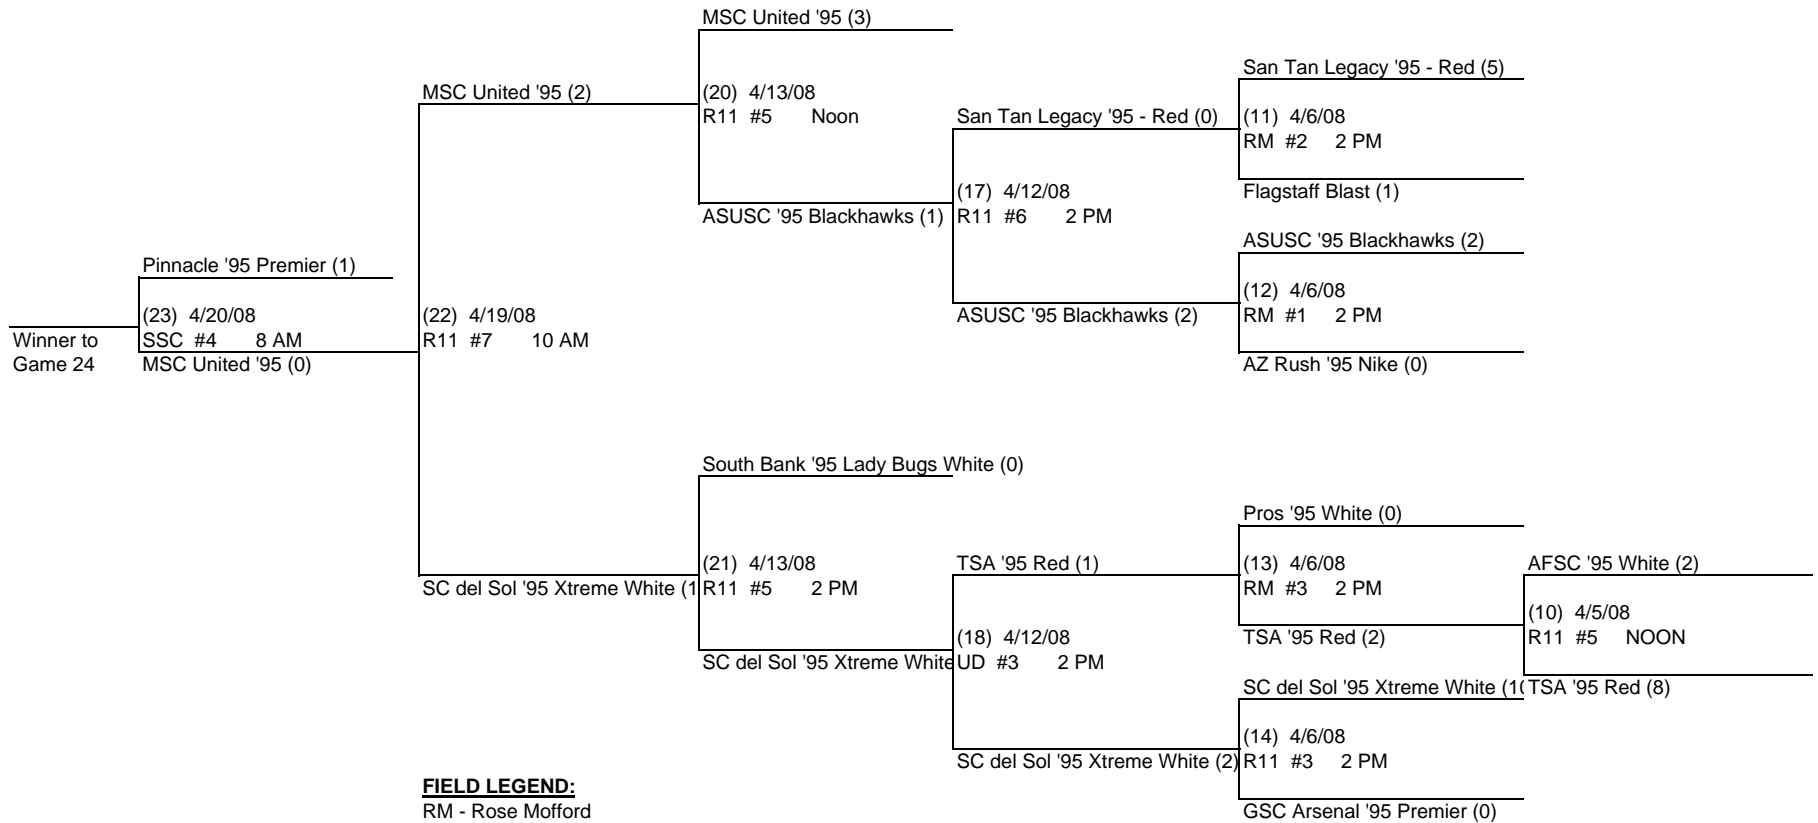

ARIZONA STATE CHAMPIONSHIPS 2008 UNDER 13 GIRLS

FIELD LEGEND:
RM - Rose Mofford
R11 - Reach 11 Complex
SSC - Scottsdale Sports Complex
UD - Udall Park