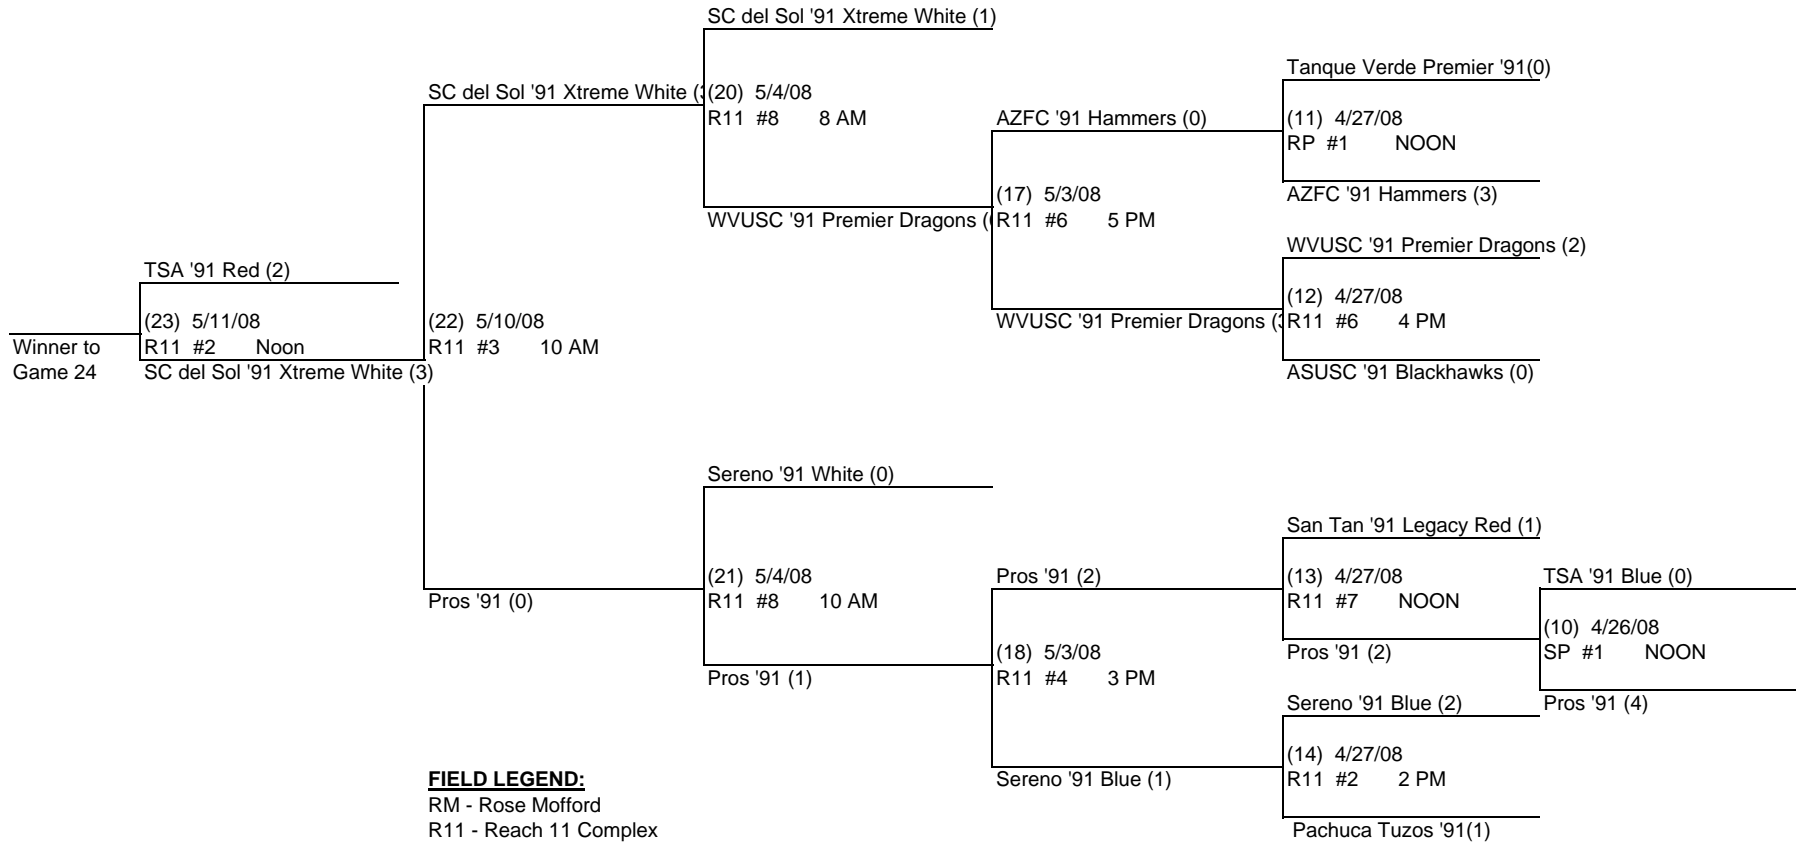

ARIZONA STATE CHAMPIONSHIPS 2008 UNDER 17 BOYS

FIELD LEGEND:
RM - Rose Mofford
R11 - Reach 11 Complex
SSC - Scottsdale Sports Complex
UD - Udall Park
SP - Silverlake Park
RP - Rillito Park