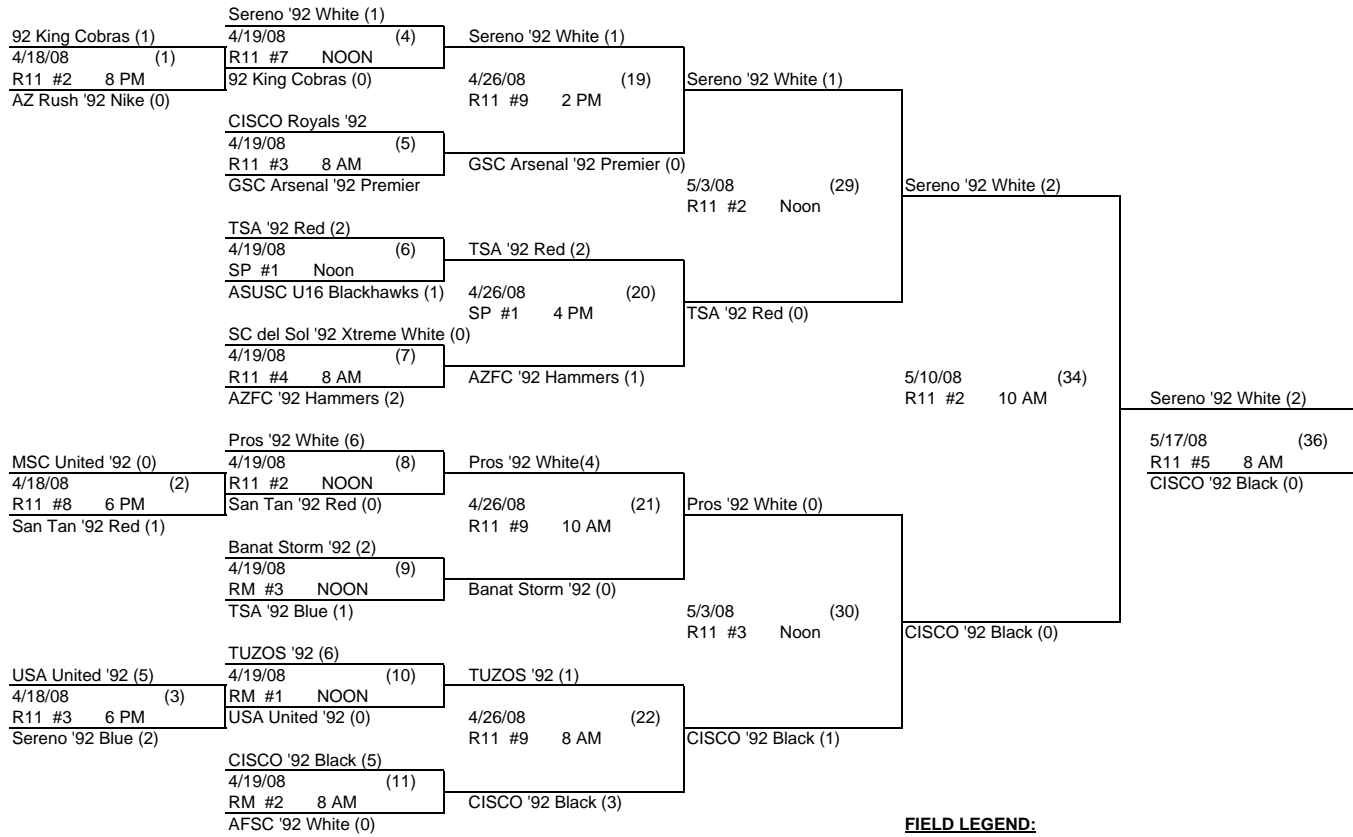

ARIZONA STATE CHAMPIONSHIPS UNDER 16 BOYS

2008 RESULTS

- ---

  Sereno '92 White
- ---

  STATE CHAMPIONS
- ---

  CISCO '92 Black
- ---

  2ND PLACE
- ---

  TSA '92 Red
- ---

  3RD PLACE
- ---

  Pros '92 White
- ---

  4TH PLACE

FIELD LEGEND:

- RM - Rose Mofford
- R11 - Reach 11 Complex
- SSC - Scottsdale Sports Complex
- UD - Udall Park
- SP - Silverlake Park