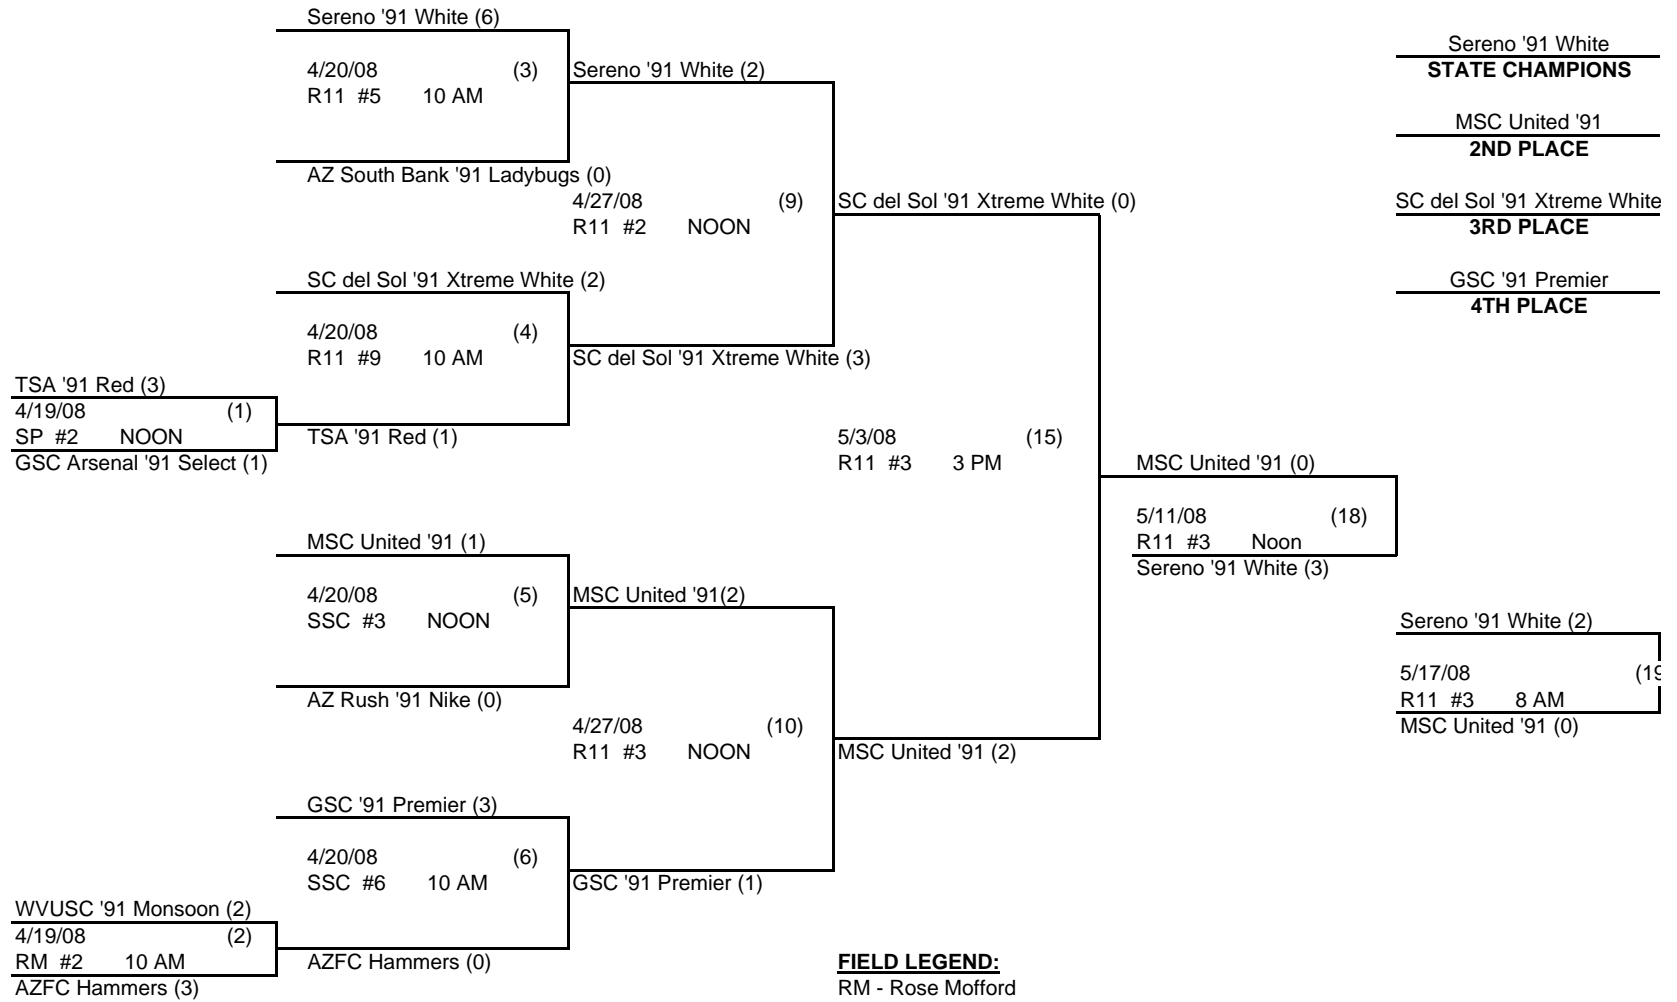

ARIZONA STATE CHAMPIONSHIPS 2008 UNDER 17 GIRLS