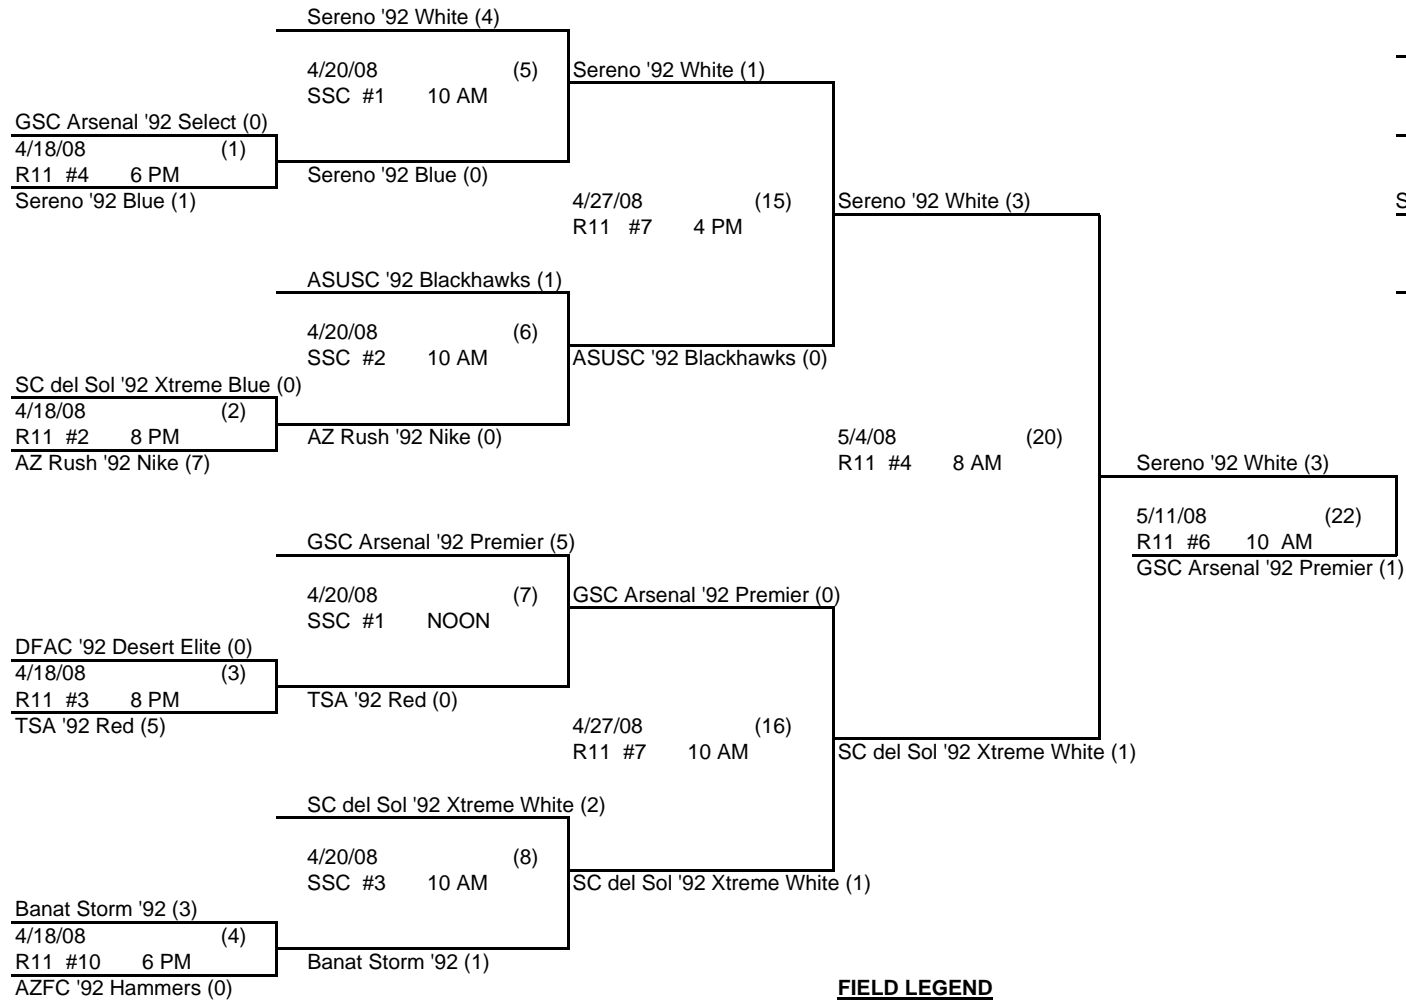

ARIZONA STATE CHAMPIONSHIPS 2008 UNDER 16 GIRLS

2008 RESULTS

- Sereno '92 White
  STATE CHAMPIONS
- GSC Arsenal '92 Premier
  2ND PLACE
- SC del Sol '92 Xtreme White
  3RD PLACE
- ASUSC '92 Blackhawks
  4TH PLACE

FIELD LEGEND
RM - Rose Mofford
R11 - Reach 11 Complex
SSC - Scottsdale Sports Complex
UD - Udall Park
SP - Silverlake Park