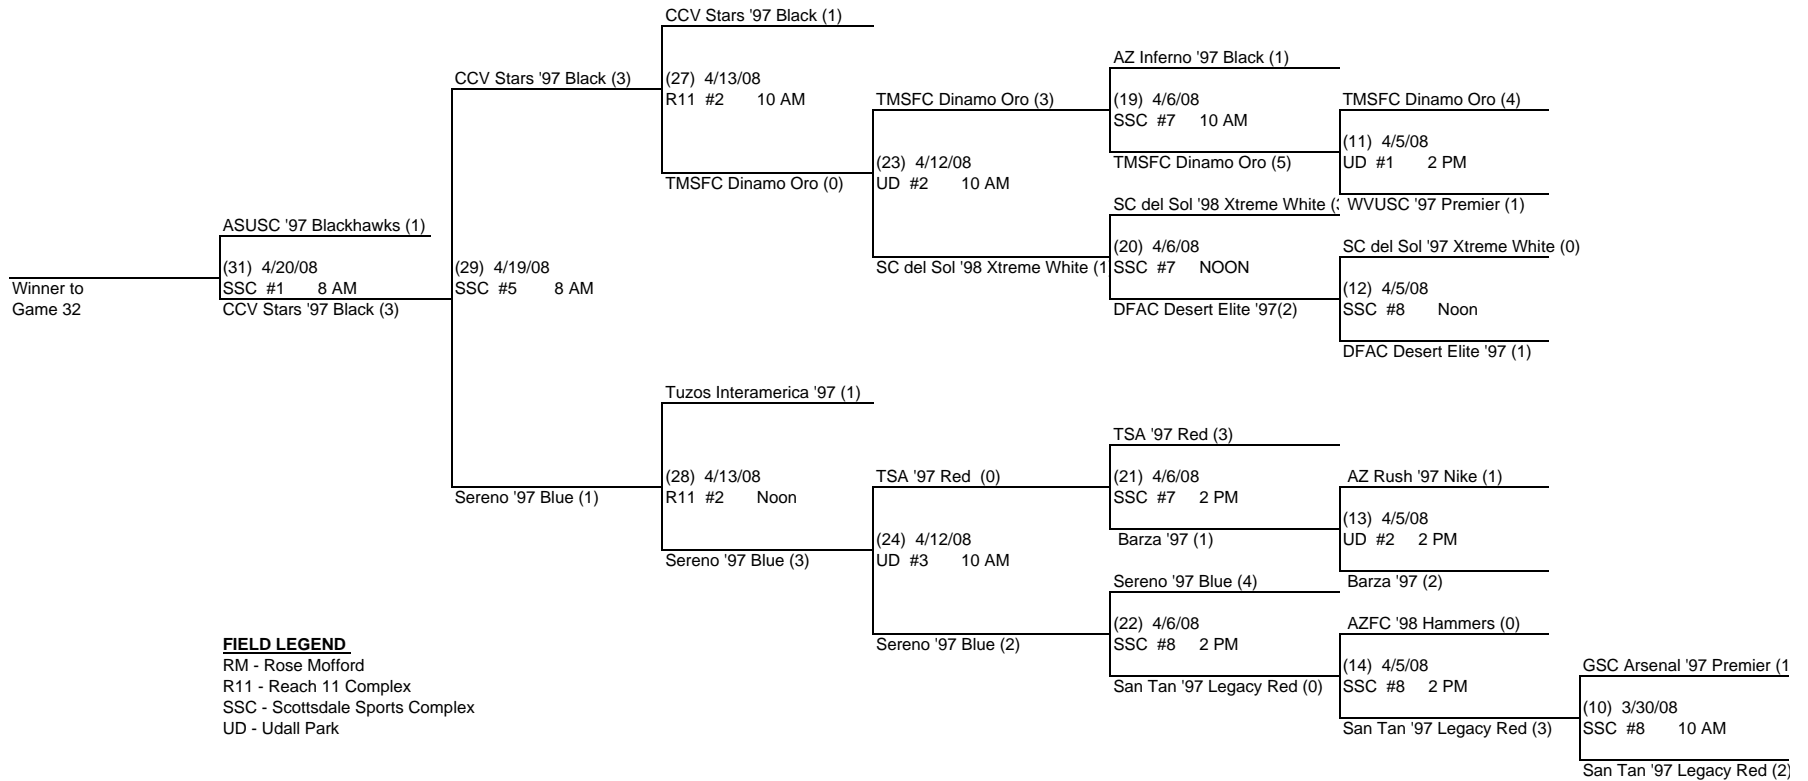

ARIZONA STATE CHAMPIONSHIPS 2008 UNDER 11 BOYS

FIELD LEGEND
RM - Rose Mofford
R11 - Reach 11 Complex
SSC - Scottsdale Sports Complex
UD - Udall Park