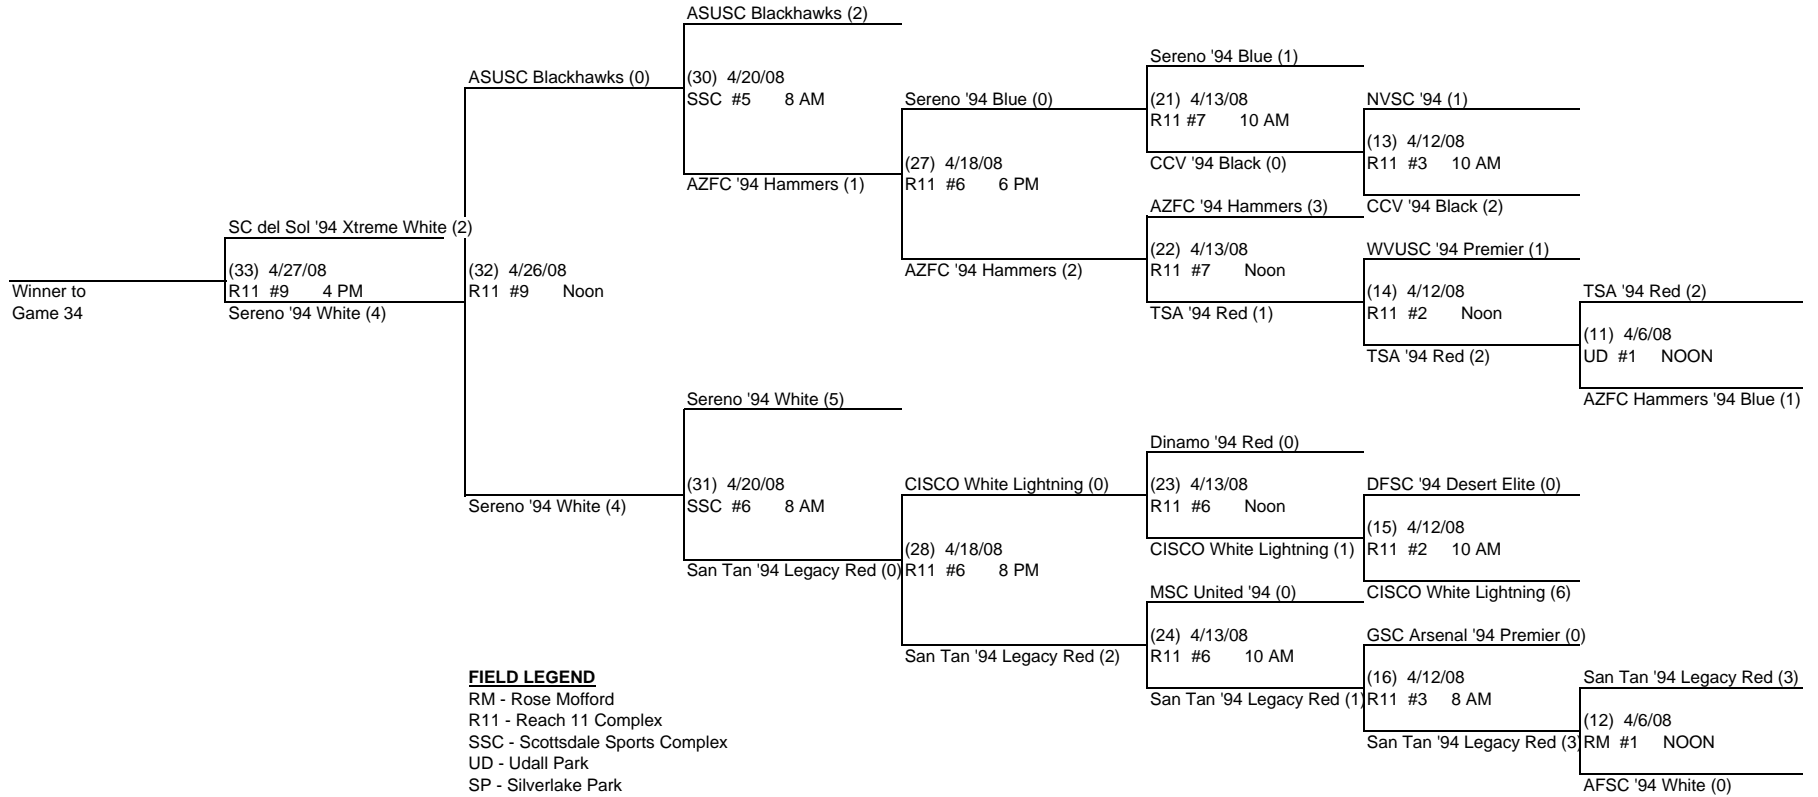

ARIZONA STATE CHAMPIONSHIPS 2008 UNDER 14 BOYS