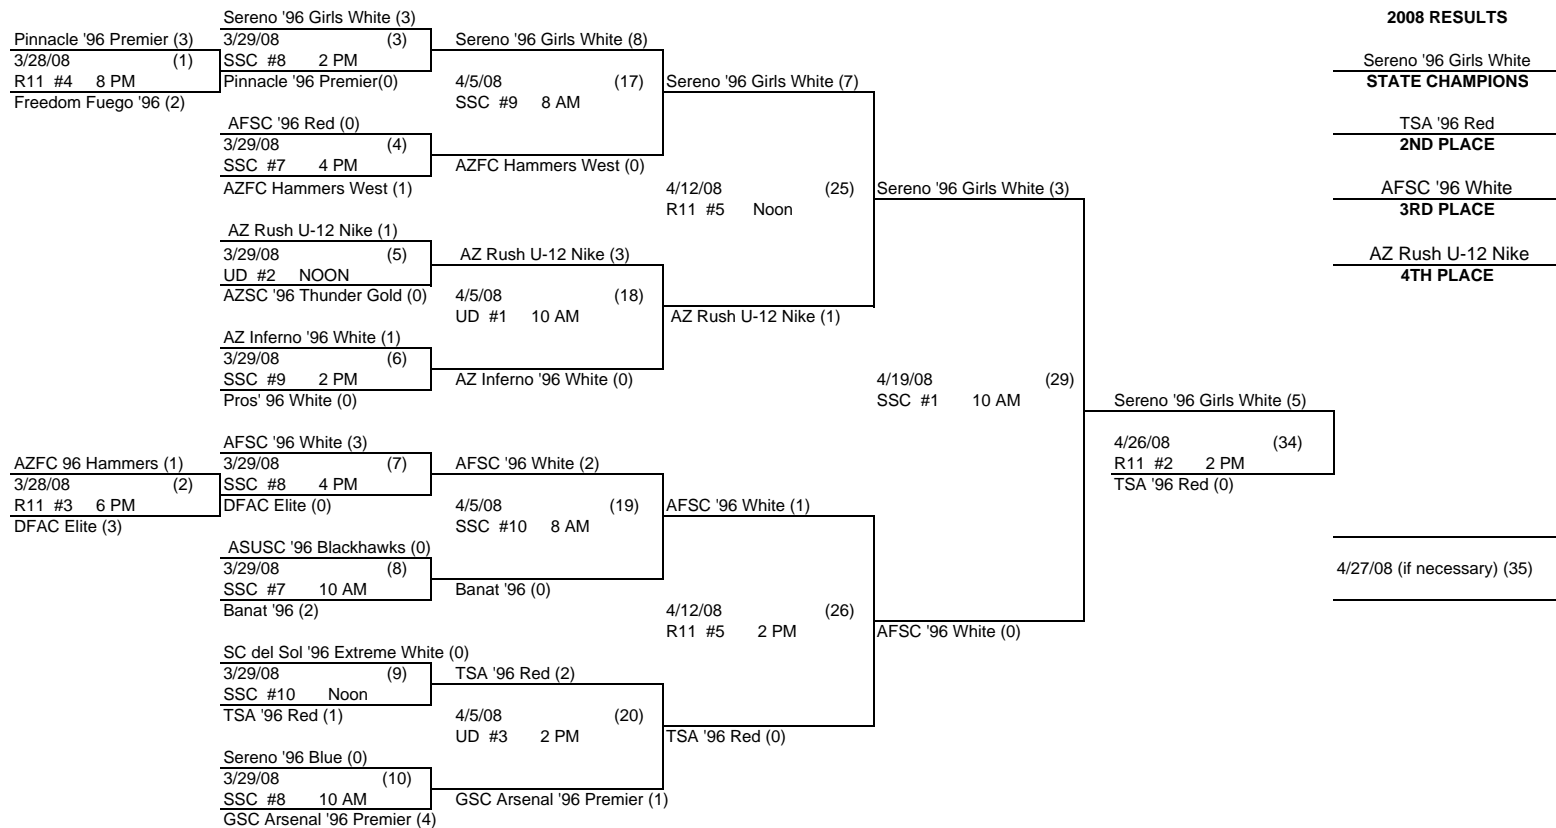

ARIZONA STATE CHAMPIONSHIPS 2008 UNDER 12 GIRLS