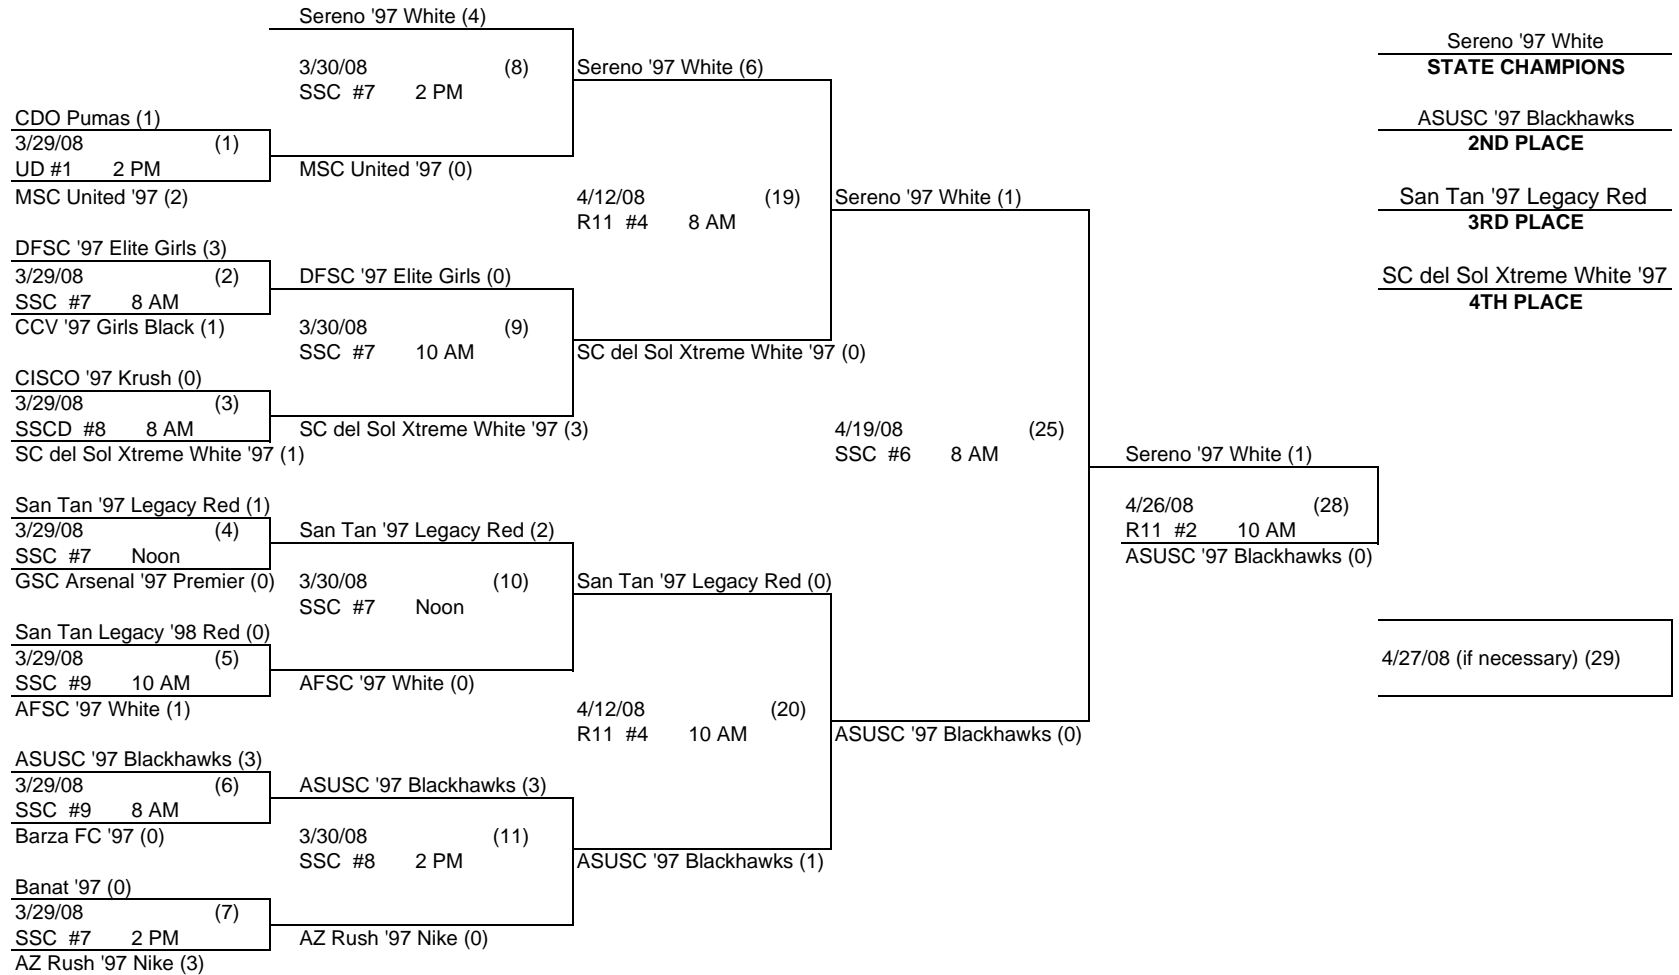

ARIZONA STATE CHAMPIONSHIPS 2008 UNDER 11 GIRLS

2008 RESULTS

FIELD LEGEND

RM - Rose Mofford
 R11 - Reach 11 Complex
 SSC - Scottsdale Sports Complex
 UD - Udall Park

4/27/08 (if necessary) (29)

ARIZONA STATE CHAMPIONSHIPS 2008 UNDER 11 GIRLS

FIELD LEGEND

- RM - Rose Mofford
- R11 - Reach 11 Complex
- SSC - Scottsdale Sports Complex
- UD - Udall Park