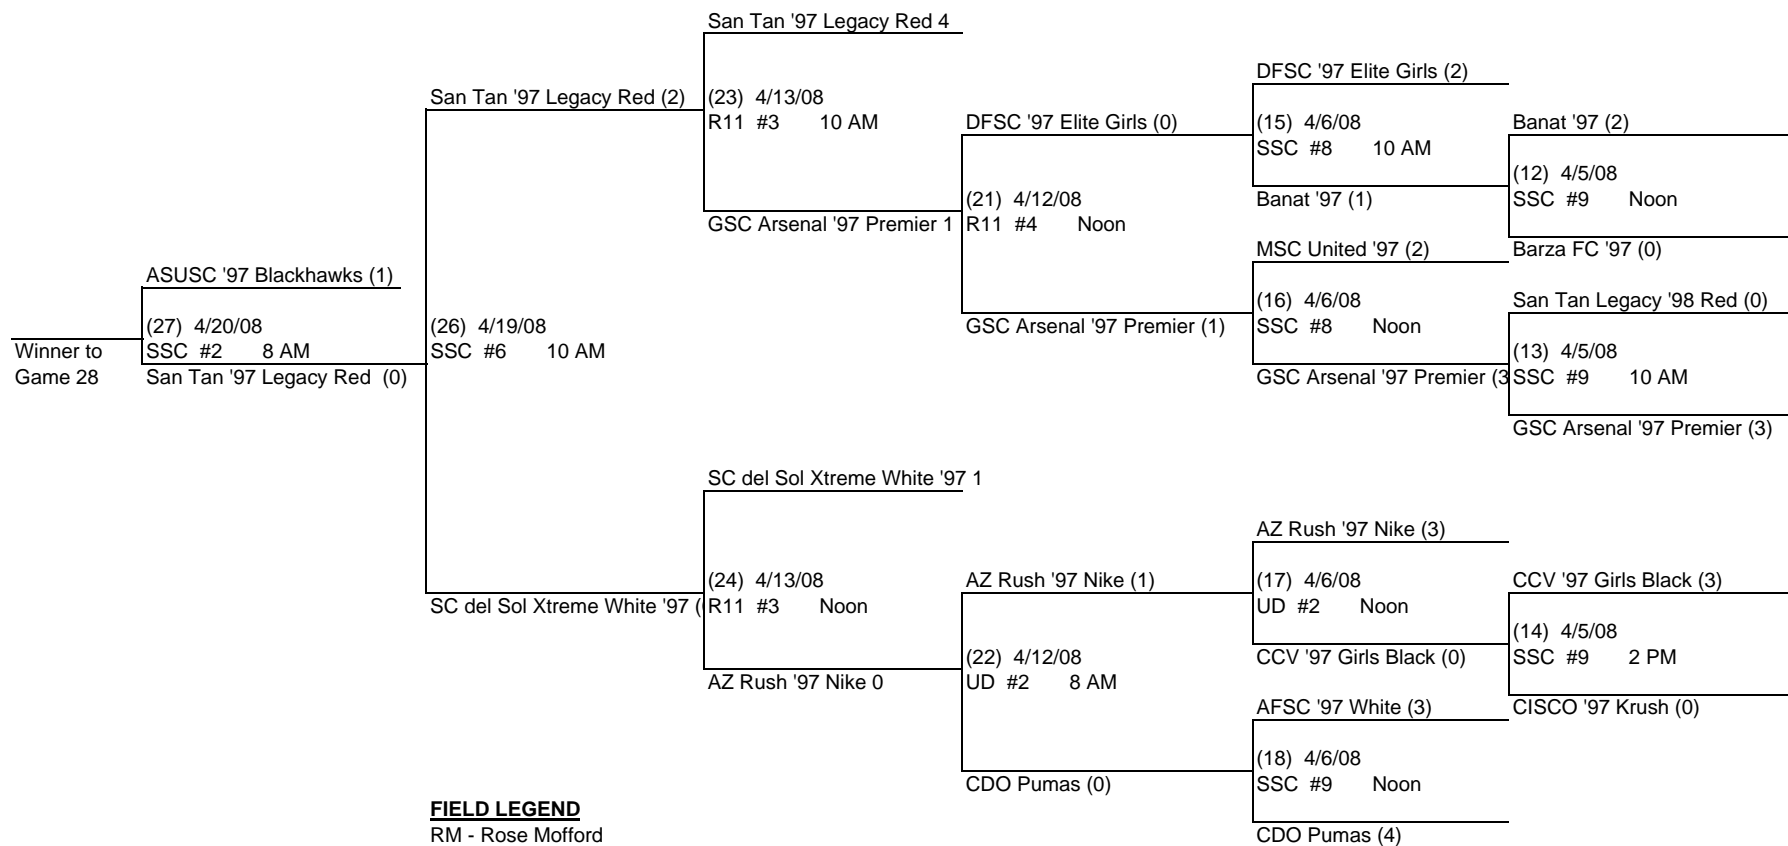

ARIZONA STATE CHAMPIONSHIPS 2008 UNDER 11 GIRLS

2008 RESULTS

FIELD LEGEND

RM - Rose Mofford
 R11 - Reach 11 Complex
 SSC - Scottsdale Sports Complex
 UD - Udall Park

4/27/08 (if necessary) (29)

ARIZONA STATE CHAMPIONSHIPS 2008 UNDER 11 GIRLS

FIELD LEGEND

- RM - Rose Mofford
- R11 - Reach 11 Complex
- SSC - Scottsdale Sports Complex
- UD - Udall Park