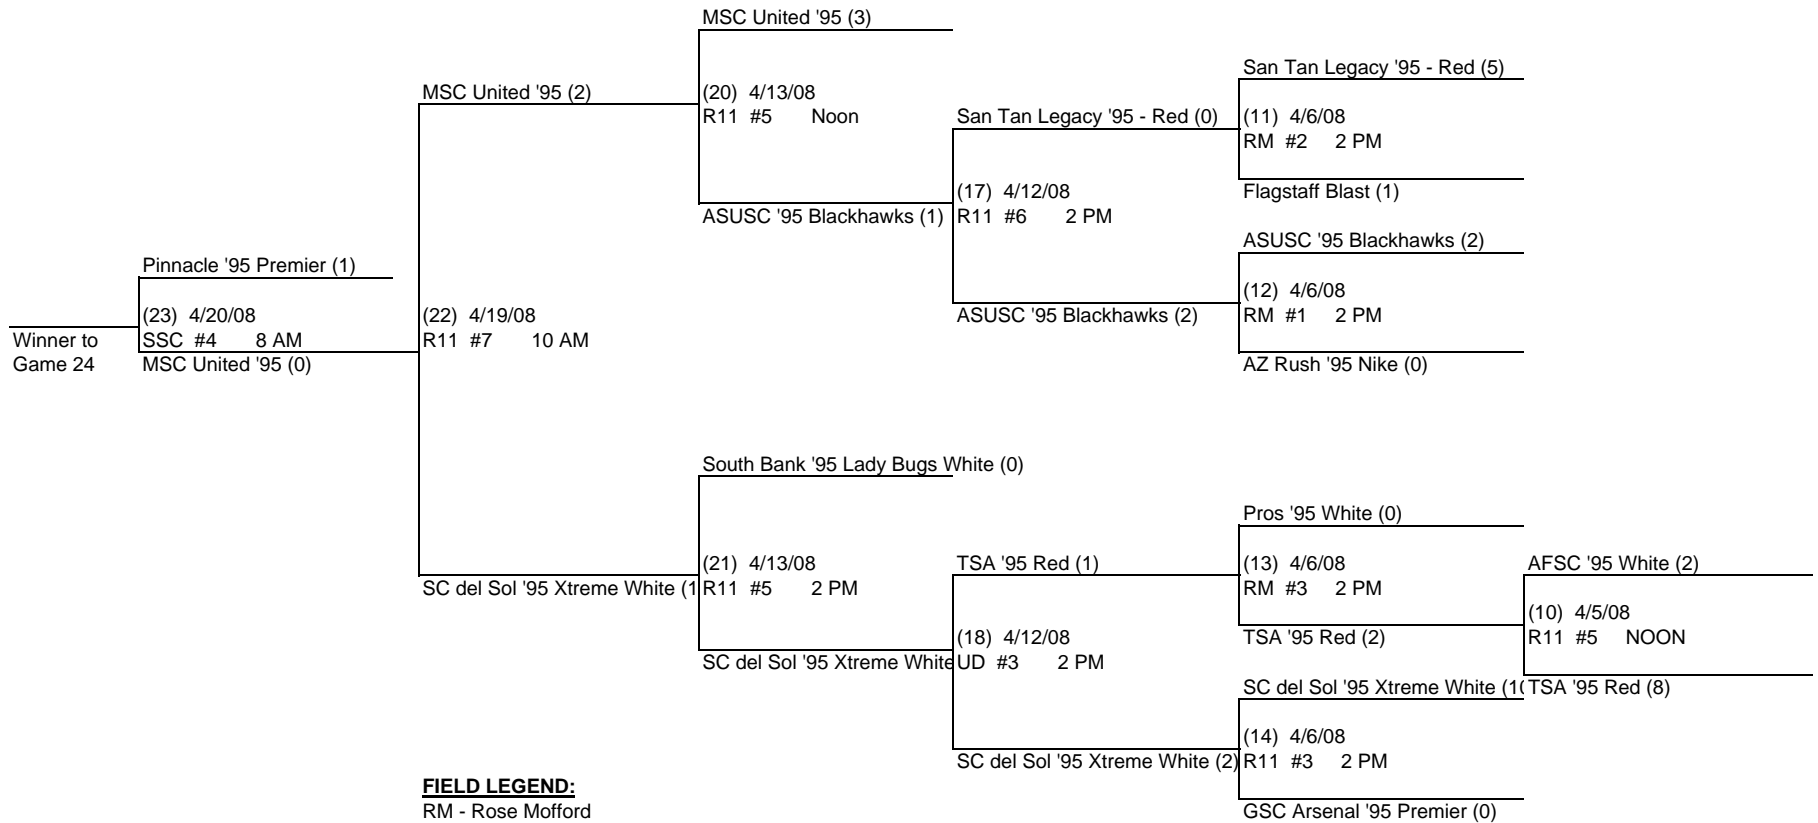

ARIZONA STATE CHAMPIONSHIPS 2008 UNDER 13 GIRLS

FIELD LEGEND:
 RM - Rose Mofford
 R11 - Reach 11 Complex
 SSC - Scottsdale Sports Complex
 UD - Udall Park

ARIZONA STATE CHAMPIONSHIPS 2008 UNDER 13 GIRLS

FIELD LEGEND:
 RM - Rose Mofford
 R11 - Reach 11 Complex
 SSC - Scottsdale Sports Complex
 UD - Udall Park