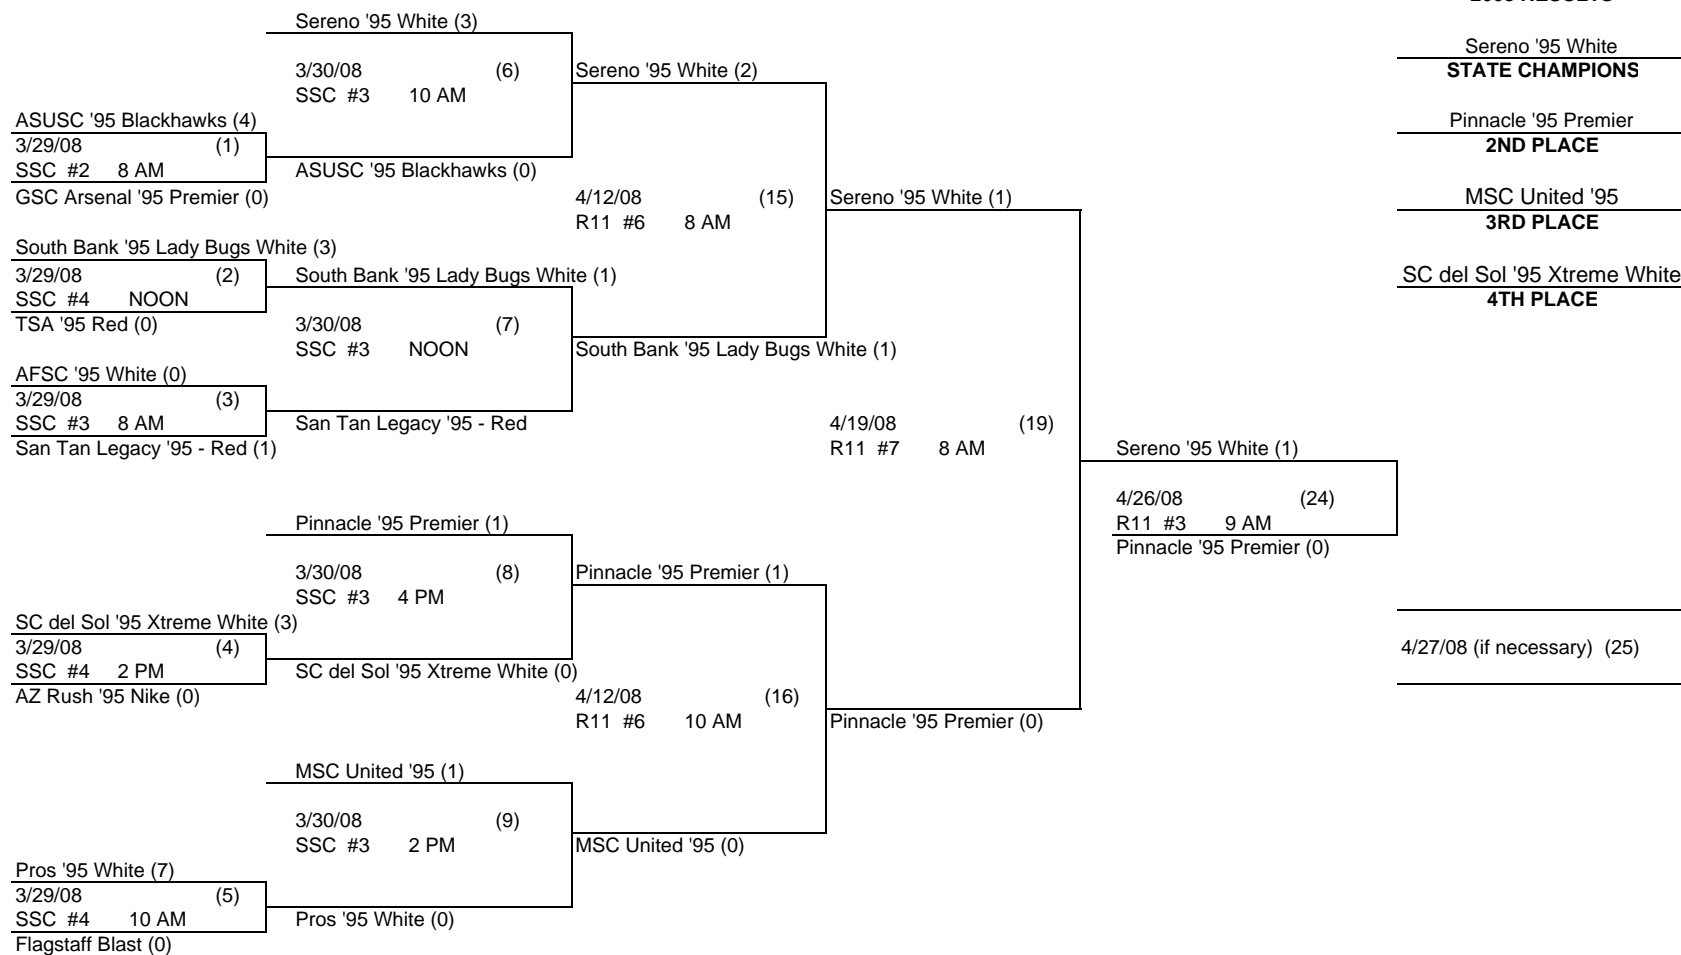

ARIZONA STATE CHAMPIONSHIPS 2008 UNDER 13 GIRLS

FIELD LEGEND:
 RM - Rose Mofford
 R11 - Reach 11 Complex
 SSC - Scottsdale Sports Complex
 UD - Udall Park

ARIZONA STATE CHAMPIONSHIPS 2008 UNDER 13 GIRLS

FIELD LEGEND:
 RM - Rose Mofford
 R11 - Reach 11 Complex
 SSC - Scottsdale Sports Complex
 UD - Udall Park