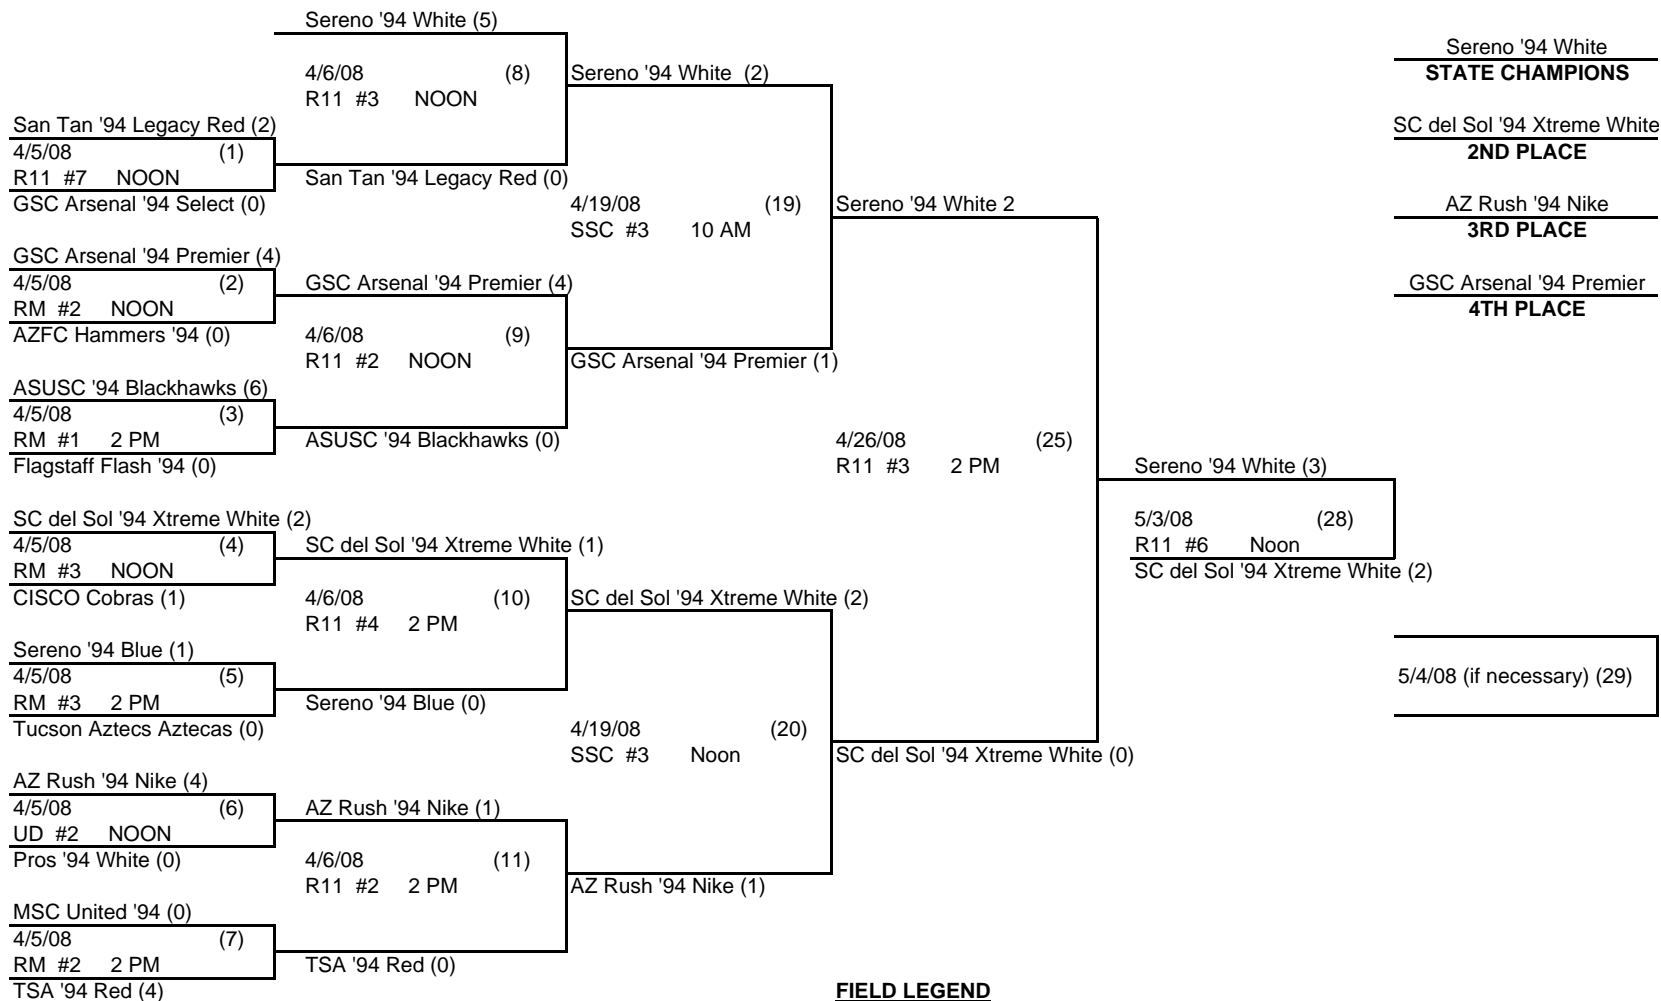

# ARIZONA STATE CHAMPIONSHIPS 2008 UNDER 14 GIRLS

## 2008 RESULTS