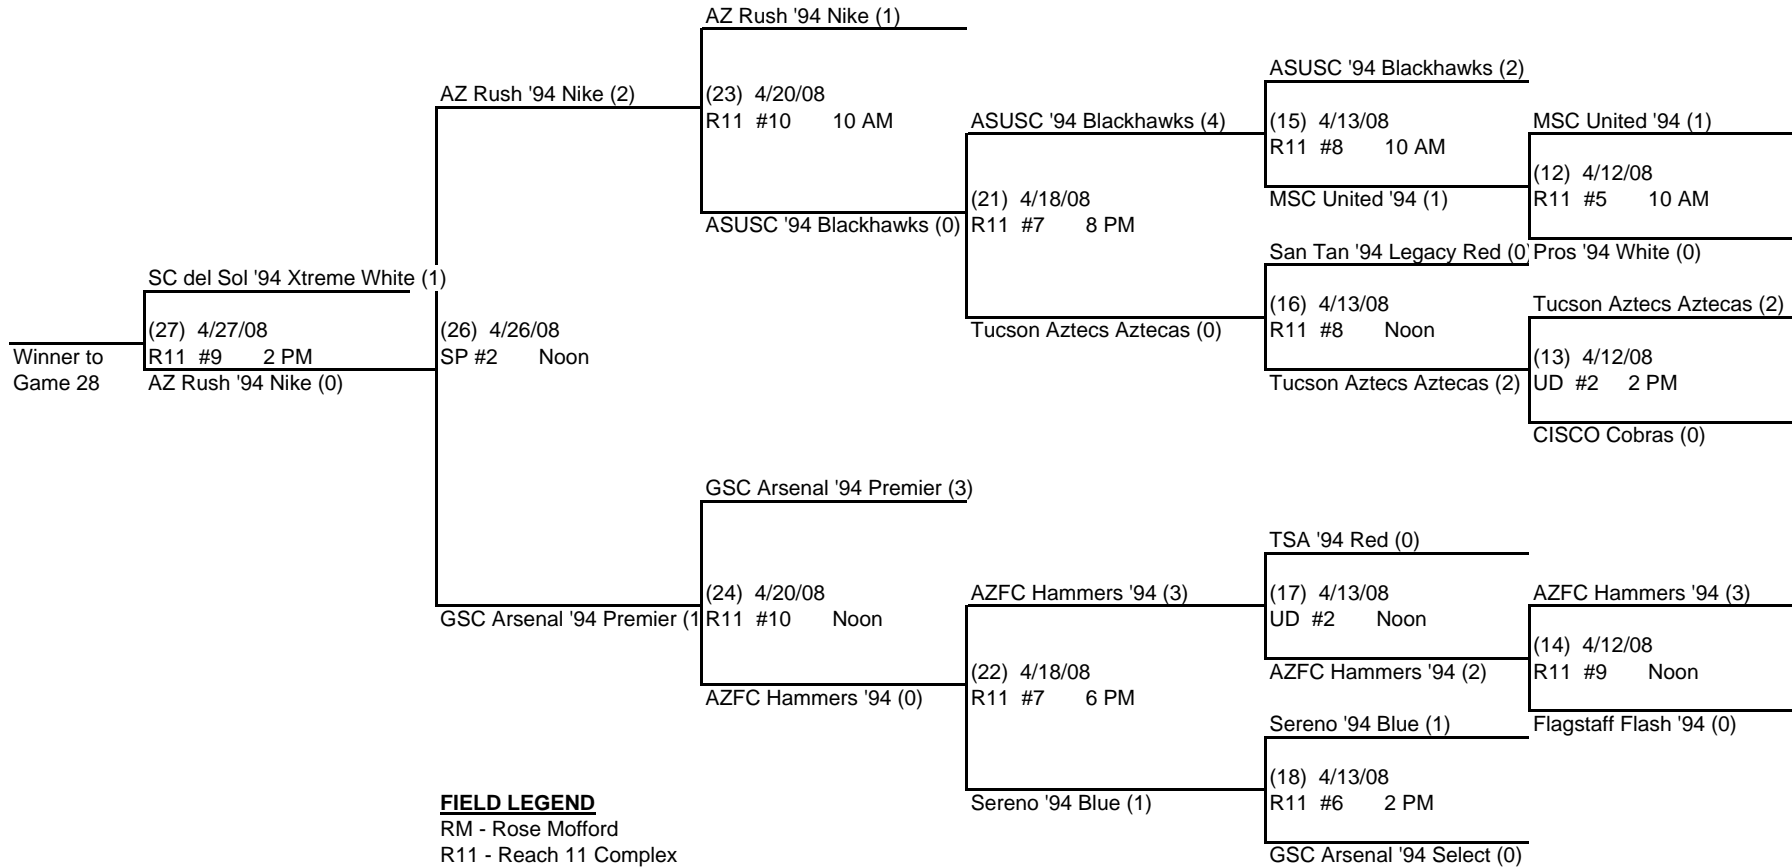

ARIZONA STATE CHAMPIONSHIPS 2008 UNDER 14 GIRLS

FIELD LEGEND

RM - Rose Mofford
R11 - Reach 11 Complex
SSC - Scottsdale Sports Complex
UD - Udall Park
SP - Silverlake Park