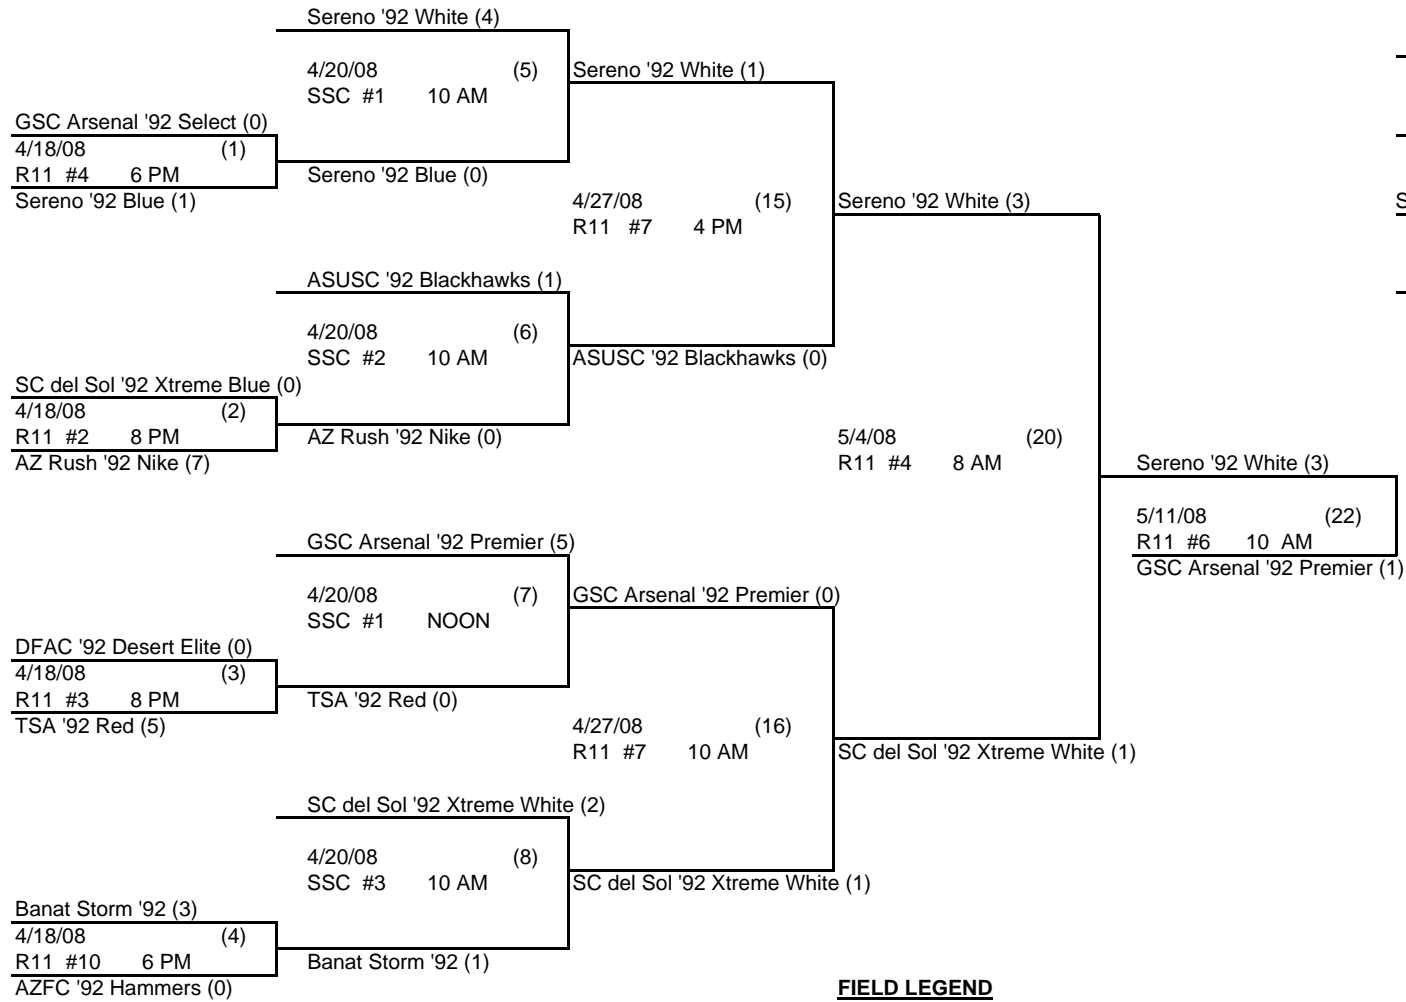

# ARIZONA STATE CHAMPIONSHIPS 2008 UNDER 16 GIRLS

# ARIZONA STATE CHAMPIONSHIPS 2008 UNDER 16 GIRLS

**FIELD LEGEND**

- RM - Rose Mofford
- R11 - Reach 11 Complex
- SSC - Scottsdale Sports Complex
- UD - Udall Park
- SP - Silverlake Park