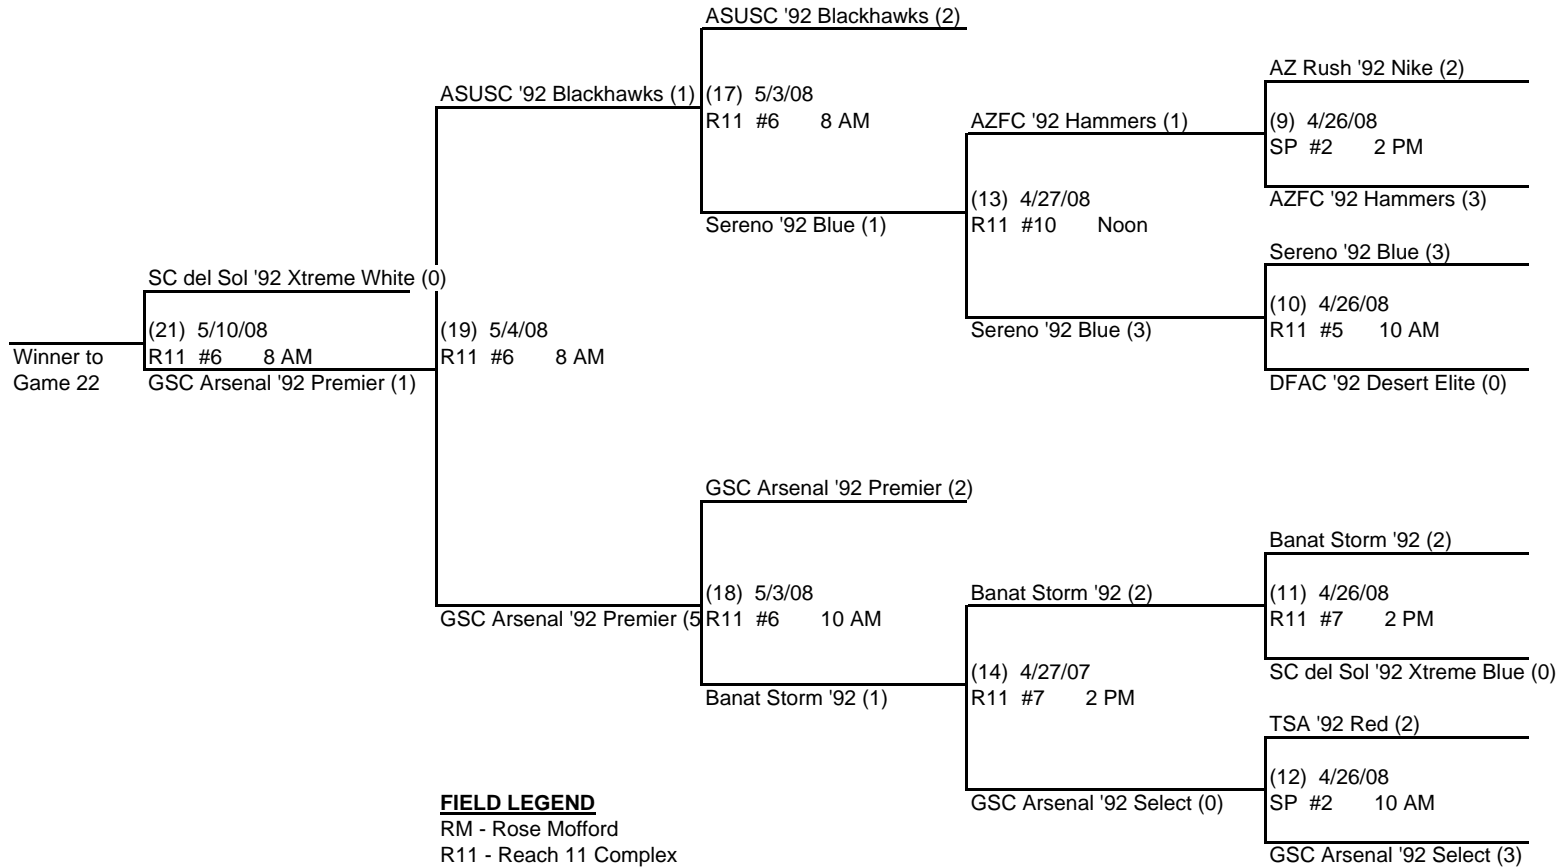

# ARIZONA STATE CHAMPIONSHIPS 2008 UNDER 16 GIRLS

# ARIZONA STATE CHAMPIONSHIPS 2008 UNDER 16 GIRLS

**FIELD LEGEND**

- RM - Rose Mofford
- R11 - Reach 11 Complex
- SSC - Scottsdale Sports Complex
- UD - Udall Park
- SP - Silverlake Park