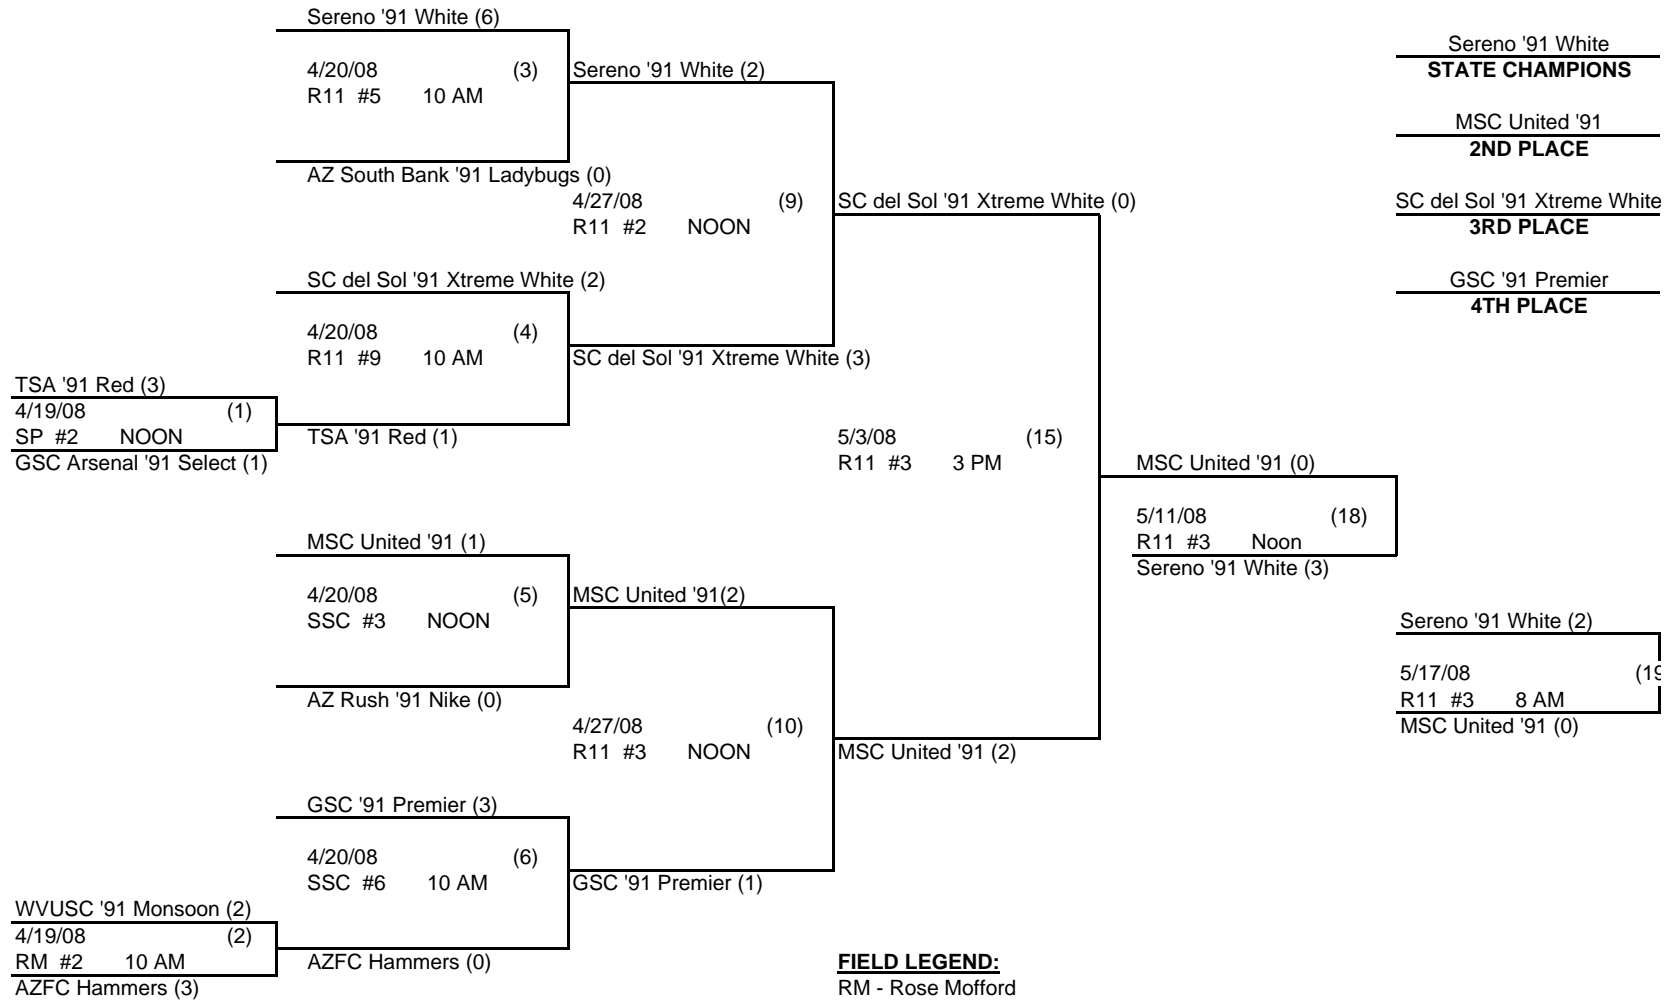

ARIZONA STATE CHAMPIONSHIPS 2008 UNDER 17 GIRLS

ARIZONA STATE CHAMPIONSHIPS 2008 UNDER 17 GIRLS

FIELD LEGEND:

- RM - Rose Mofford
- R11 - Reach 11 Complex
- SSC - Scottsdale Sports Complex
- UD - Udall Park
- SP - Silverlake Park
- RP - Rillito Park