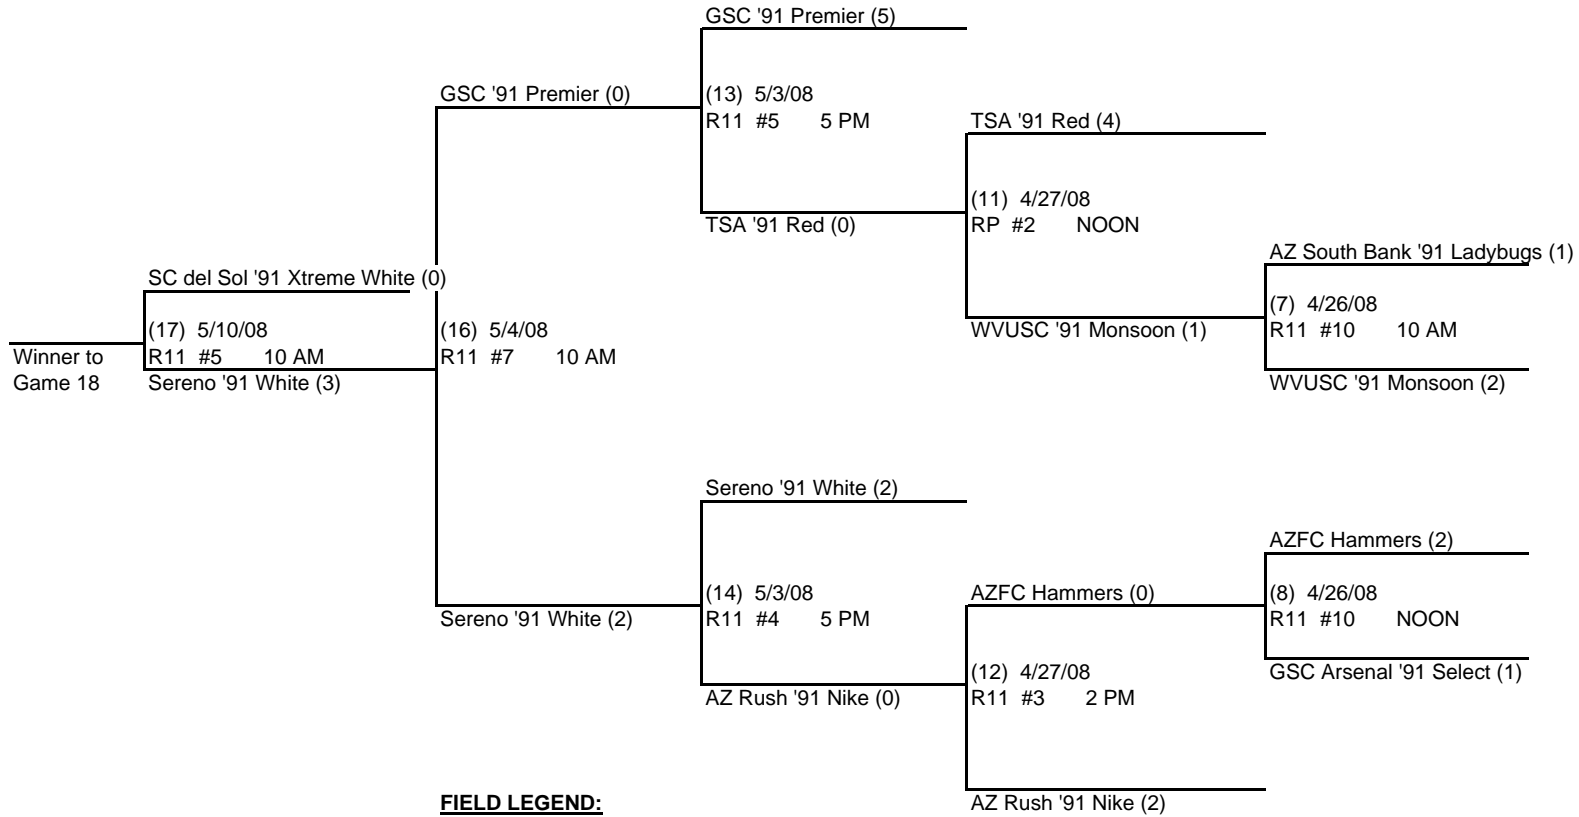

ARIZONA STATE CHAMPIONSHIPS 2008 UNDER 17 GIRLS

ARIZONA STATE CHAMPIONSHIPS 2008 UNDER 17 GIRLS

FIELD LEGEND:

- RM - Rose Mofford
- R11 - Reach 11 Complex
- SSC - Scottsdale Sports Complex
- UD - Udall Park
- SP - Silverlake Park
- RP - Rillito Park