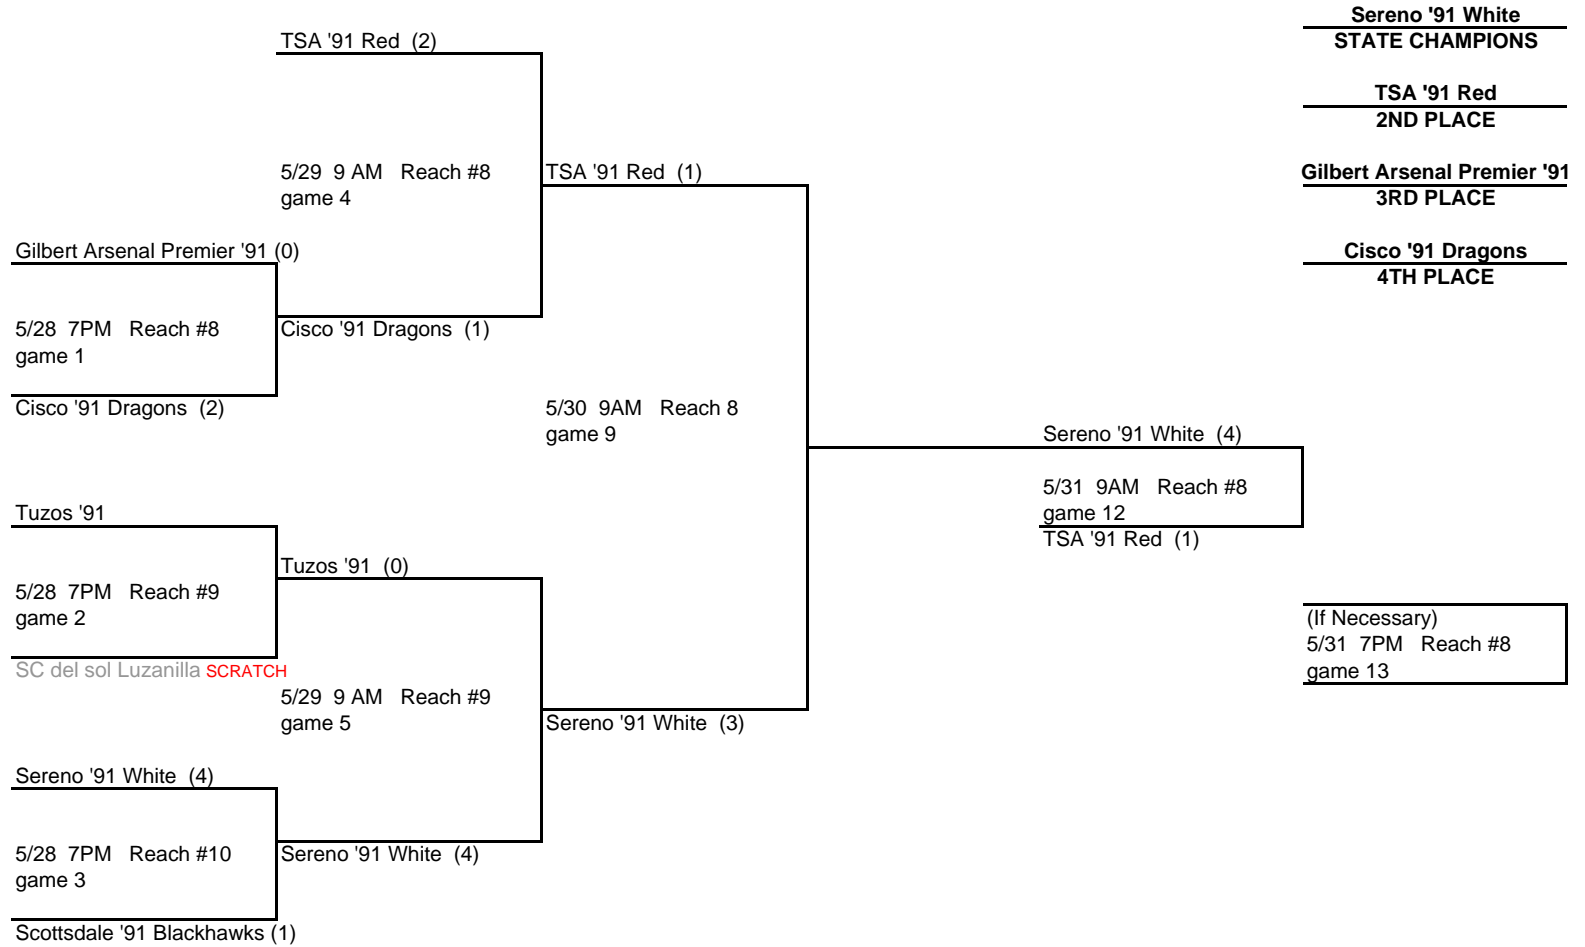

**ARIZONA YOUTH SOCCER ASSOCIATION
STATE CUP 2010
UNDER 19 BOYS**