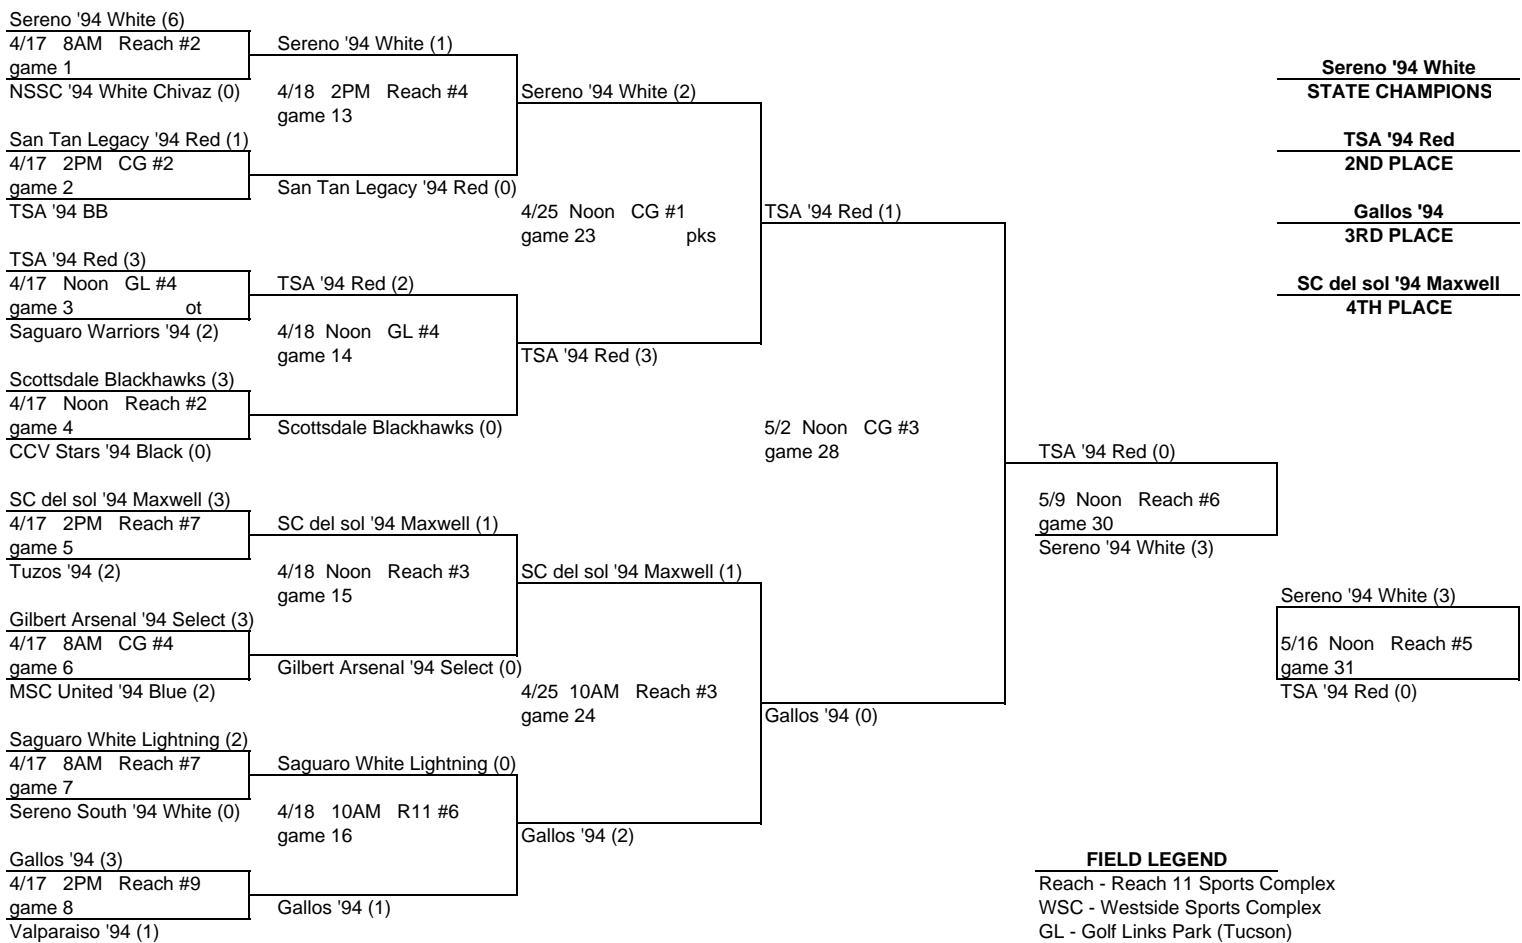

**ARIZONA YOUTH SOCCER ASSOCIATION
STATE CUP 2010
UNDER 16 BOYS**