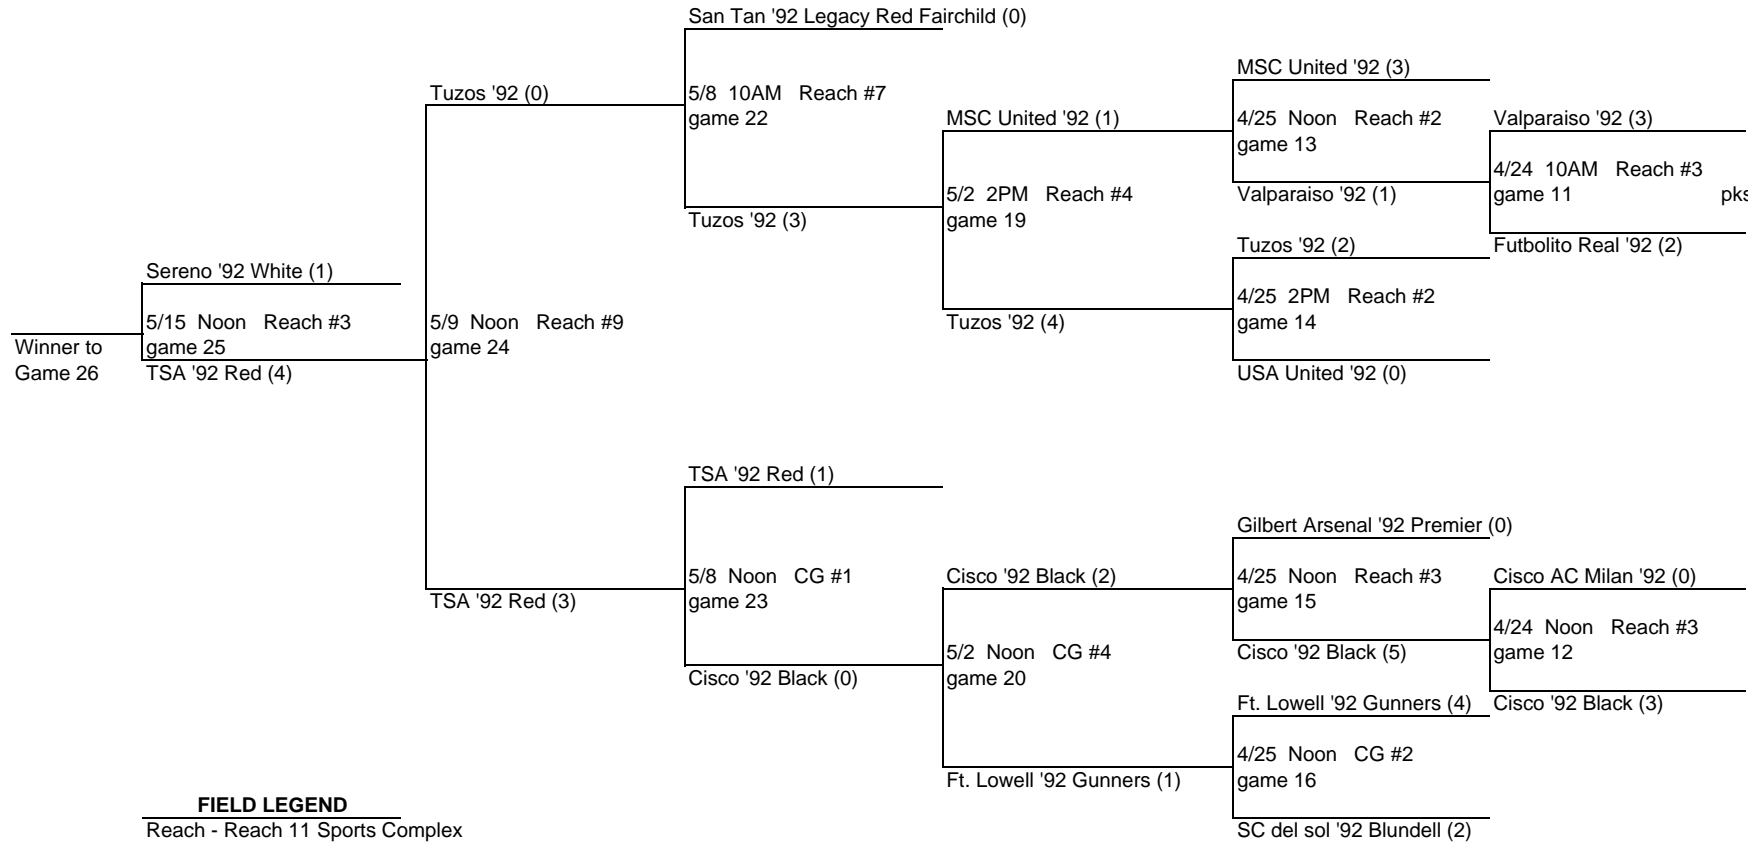

**ARIZONA YOUTH SOCCER ASSOCIATION
STATE CUP 2010
UNDER 18 BOYS**

FIELD LEGEND

Reach - Reach 11 Sports Complex
GL - Golf Links park (Tucson)
CG - Casa Grande

**ARIZONA YOUTH SOCCER ASSOCIATION
STATE CUP 2010
UNDER 18 GIRLS**