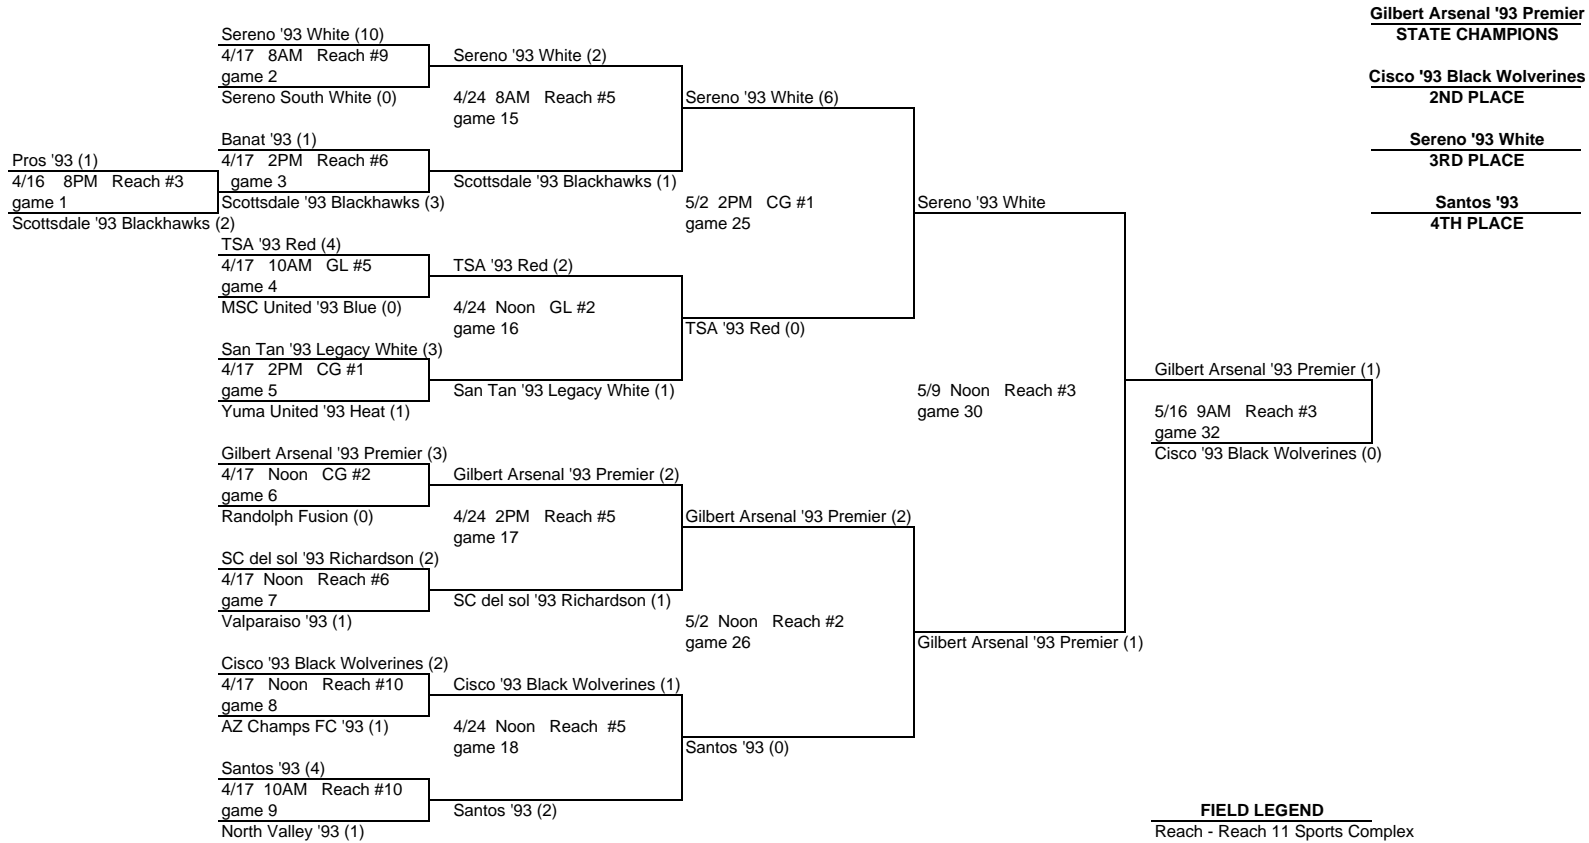

**ARIZONA YOUTH SOCCER ASSOCIATION
STATE CUP 2010
UNDER 17 BOYS**

FIELD LEGEND
Reach - Reach 11 Sports Complex
GL - Golf Links Park (Tucson)
CG - Casa Grande