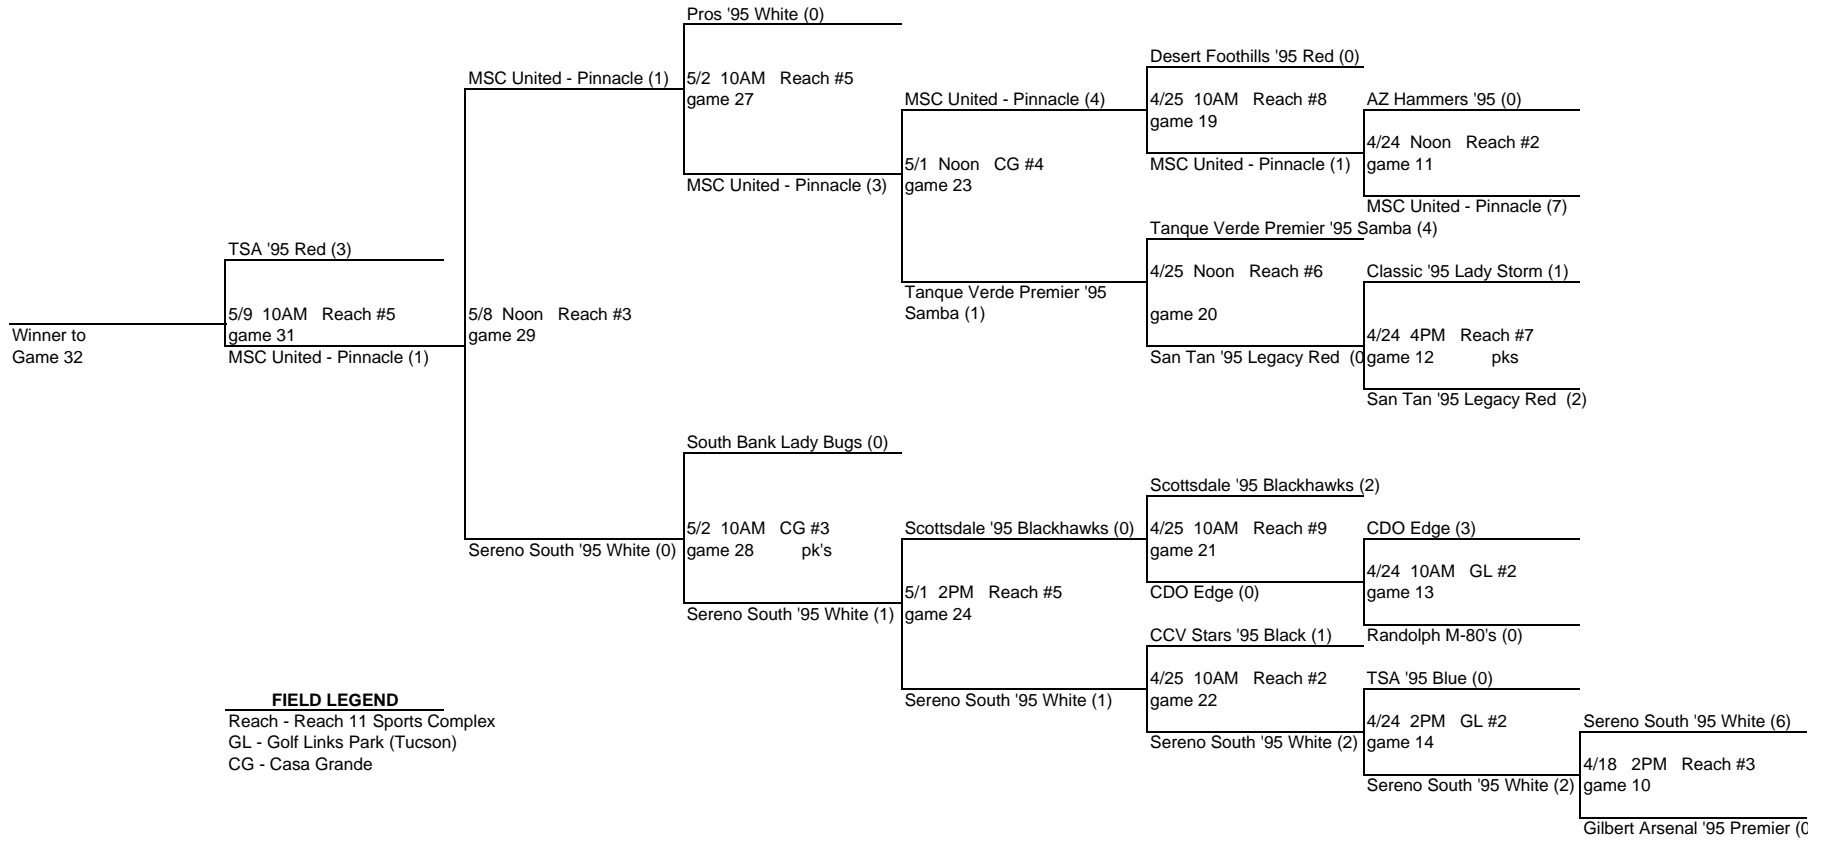

**ARIZONA YOUTH SOCCER ASSOCIATION
STATE CUP 2010
UNDER 15 BOYS**

FIELD LEGEND
 Reach - Reach 11 Sports Complex
 GL - Golf Links Park (Tucson)
 CG - Casa Grande

**ARIZONA YOUTH SOCCER ASSOCIATION
STATE CUP 2010
UNDER 15 GIRLS**

FIELD LEGEND
 Reach - Reach 11 Sports Complex
 GL - Golf Links Park (Tucson)
 CG - Casa Grande

**ARIZONA YOUTH SOCCER ASSOCIATION
STATE CUP 2010
UNDER 15 GIRLS**

**ARIZONA YOUTH SOCCER ASSOCIATION
STATE CUP 2010
UNDER 14 BOYS**