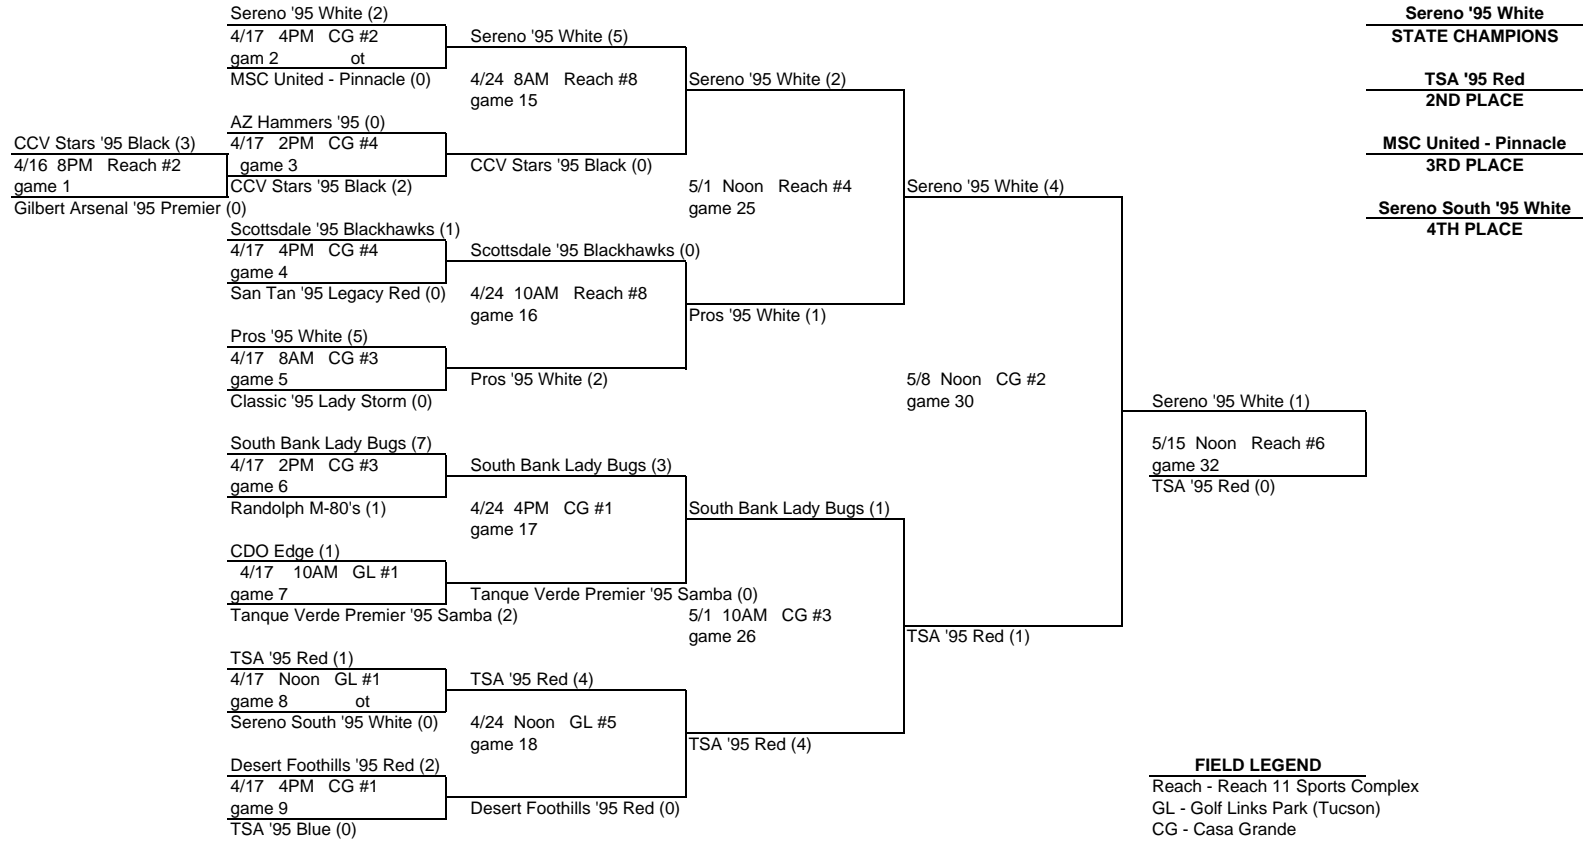

**ARIZONA YOUTH SOCCER ASSOCIATION
STATE CUP 2010
UNDER 15 GIRLS**

FIELD LEGEND
Reach - Reach 11 Sports Complex
GL - Golf Links Park (Tucson)
CG - Casa Grande