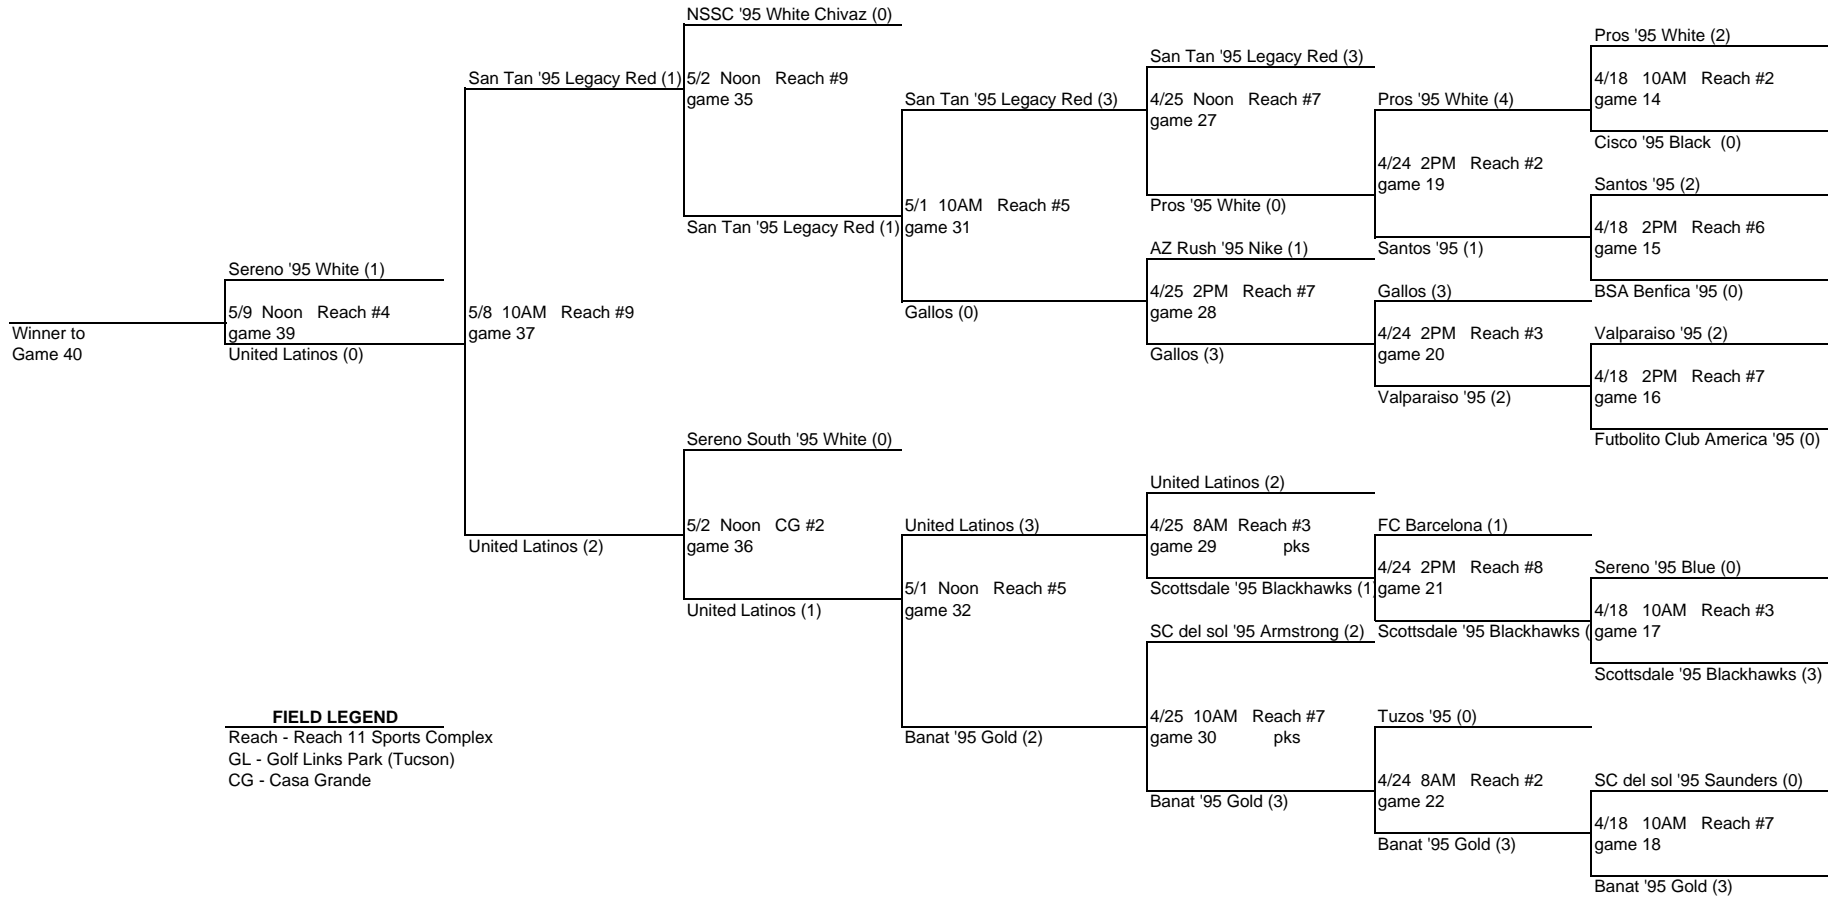

**ARIZONA YOUTH SOCCER ASSOCIATION
STATE CUP 2010
UNDER 15 BOYS**

FIELD LEGEND
Reach - Reach 11 Sports Complex
GL - Golf Links Park (Tucson)
CG - Casa Grande