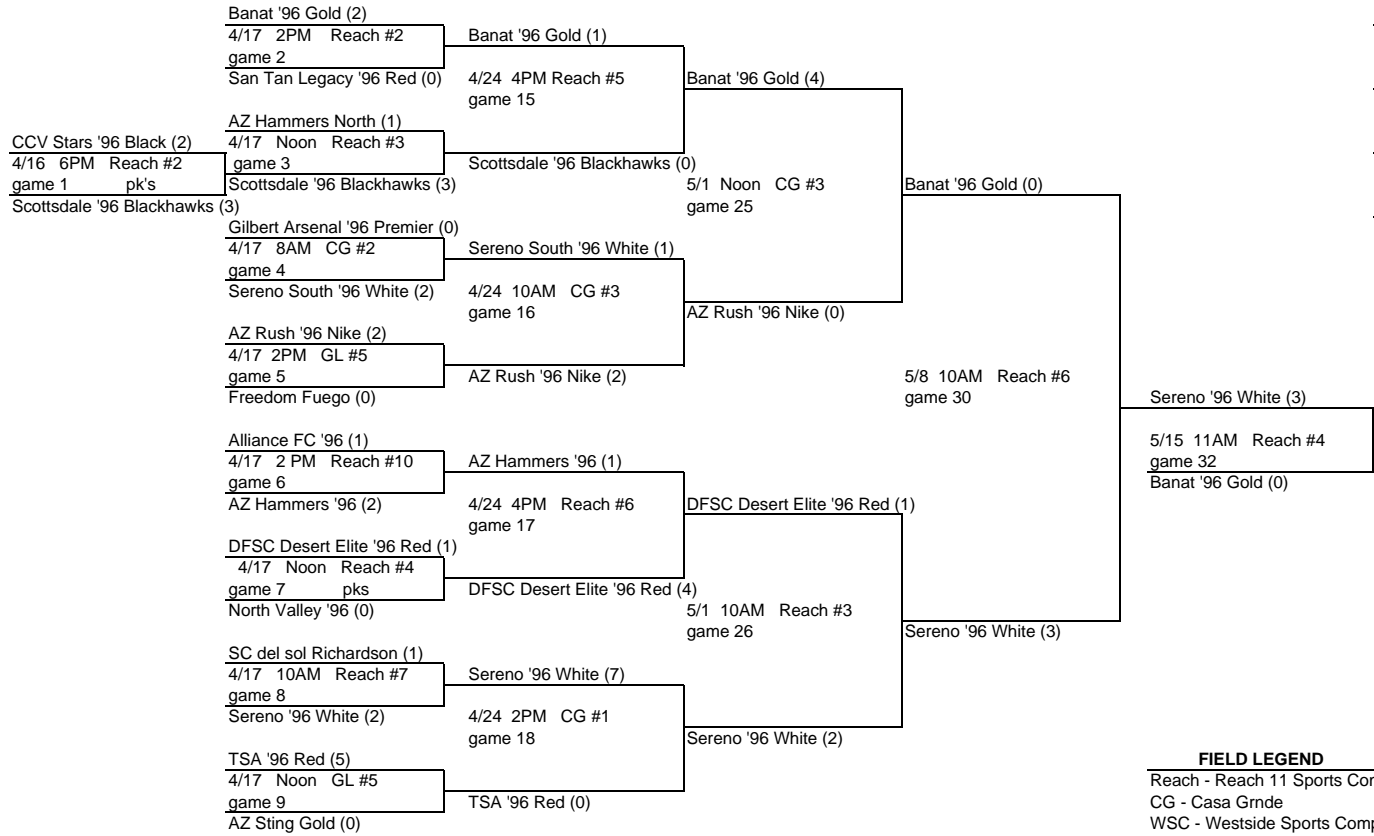

**ARIZONA YOUTH SOCCER ASSOCIATION
STATE CUP 2010
UNDER 14 GIRLS**

- Sereno '96 White
  STATE CHAMPIONS
- Banat '96 Gold
  2ND PLACE
- SC del sol Richardson
  3RD PLACE
- TSA '96 Red
  4TH PLACE

FIELD LEGEND
Reach - Reach 11 Sports Complex
CG - Casa Grnde
WSC - Westside Sports Complex
GL - Golf Links Park (Tucson)