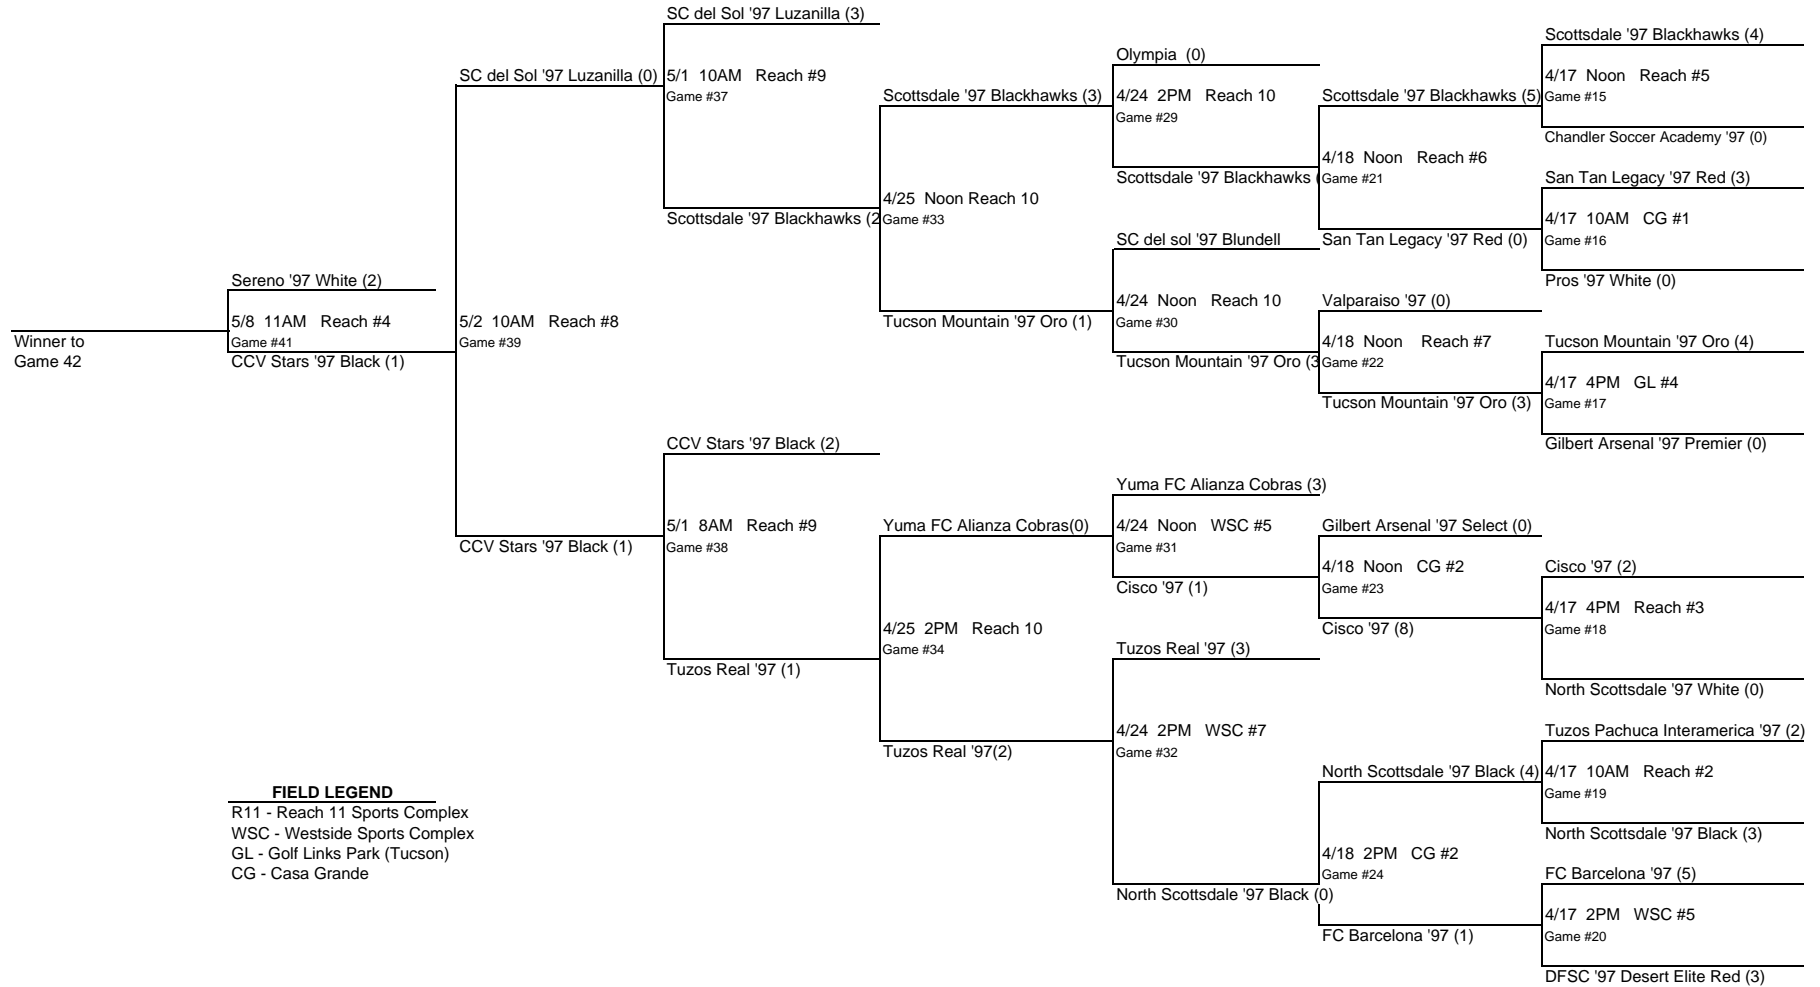

**ARIZONA YOUTH SOCCER ASSOCIATION
STATE CUP 2010
UNDER 13 BOYS**

FIELD LEGEND

R11 - Reach 11 Sports Complex
WSC - Westside Sports Complex
GL - Golf Links Park (Tucson)
CG - Casa Grande