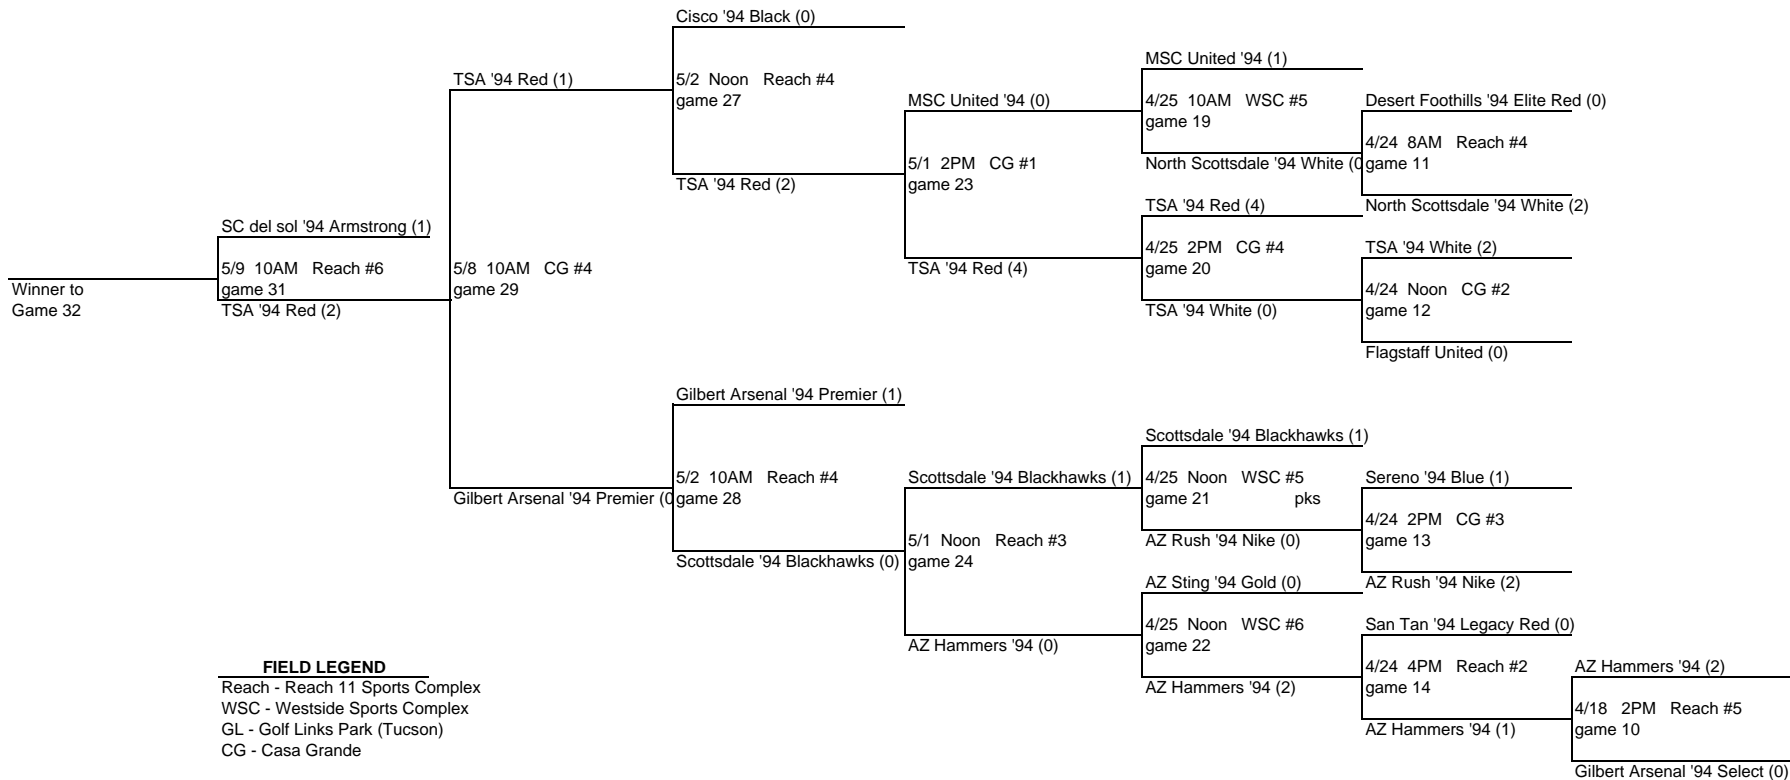

STATE CUP 2010 UNDER 17 GIRLS

**ARIZONA YOUTH SOCCER ASSOCIATION
STATE CUP 2010
UNDER 16 BOYS**

**ARIZONA YOUTH SOCCER ASSOCIATION
STATE CUP 2010
UNDER 16 BOYS**

FIELD LEGEND
 Reach - Reach 11 Sports Complex
 WSC - Westside Sports Complex
 GL - Golf Links Park (Tucson)
 CG - Casa Grande

**ARIZONA YOUTH SOCCER ASSOCIATION
STATE CUP 2010
UNDER 16 GIRLS**

**ARIZONA YOUTH SOCCER ASSOCIATION
STATE CUP 2010
UNDER 16 GIRLS**

**ARIZONA YOUTH SOCCER ASSOCIATION
STATE CUP 2010
UNDER 15 BOYS**

FIELD LEGEND
 Reach - Reach 11 Sports Complex
 GL - Golf Links Park (Tucson)
 CG - Casa Grande