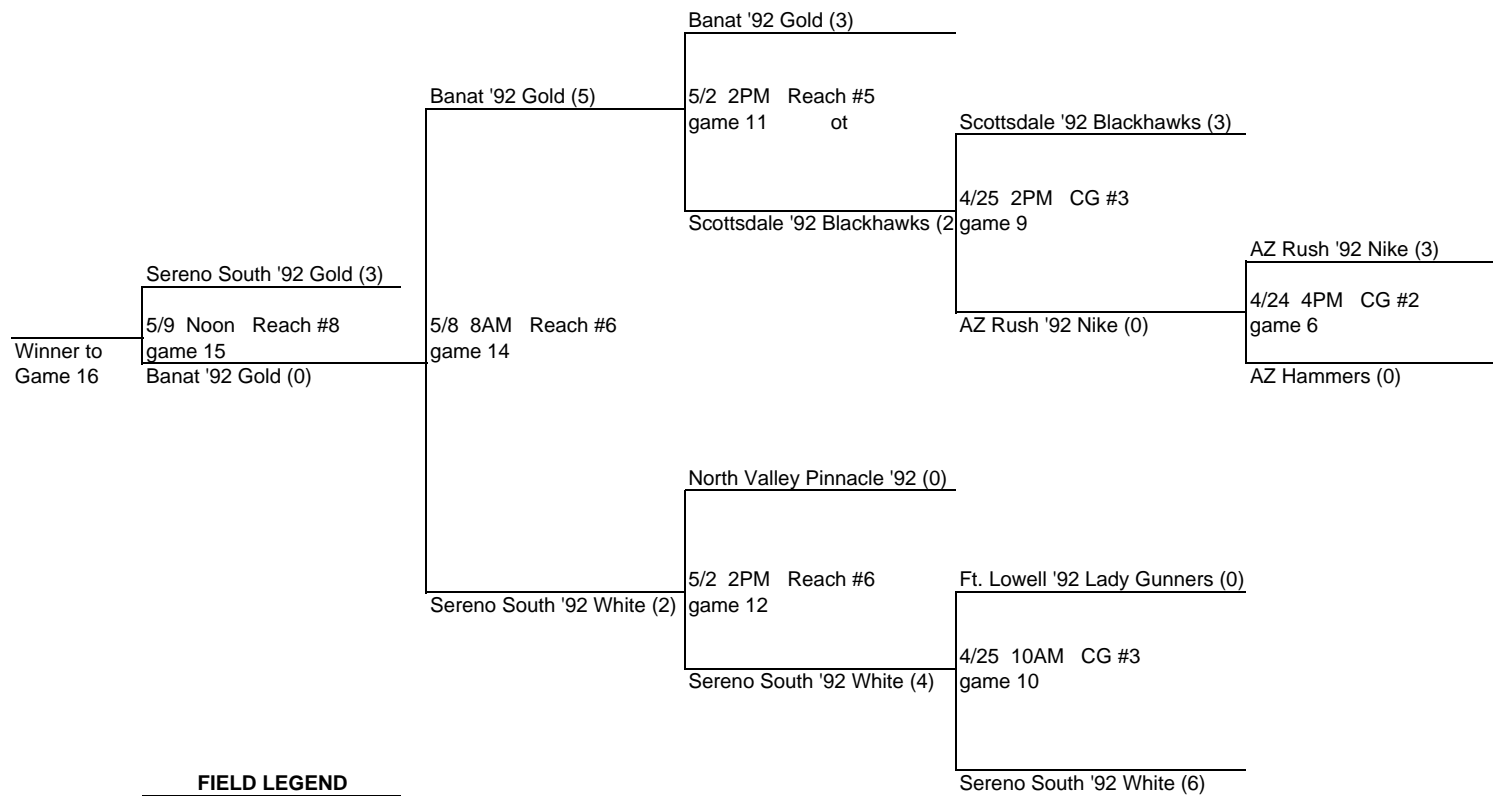

**ARIZONA YOUTH SOCCER ASSOCIATION
STATE CUP 2010
UNDER 18 BOYS**

FIELD LEGEND

Reach - Reach 11 Sports Complex
GL - Golf Links park (Tucson)
CG - Casa Grande

**ARIZONA YOUTH SOCCER ASSOCIATION
STATE CUP 2010
UNDER 18 GIRLS**

**ARIZONA YOUTH SOCCER ASSOCIATION
STATE CUP 2010
UNDER 18 GIRLS**

FIELD LEGEND

Reach - Reach 11 Sports Complex
GL - Golf Links Park (Tucson)
CG - Casa Grande

**ARIZONA YOUTH SOCCER ASSOCIATION
STATE CUP 2010
UNDER 17 BOYS**