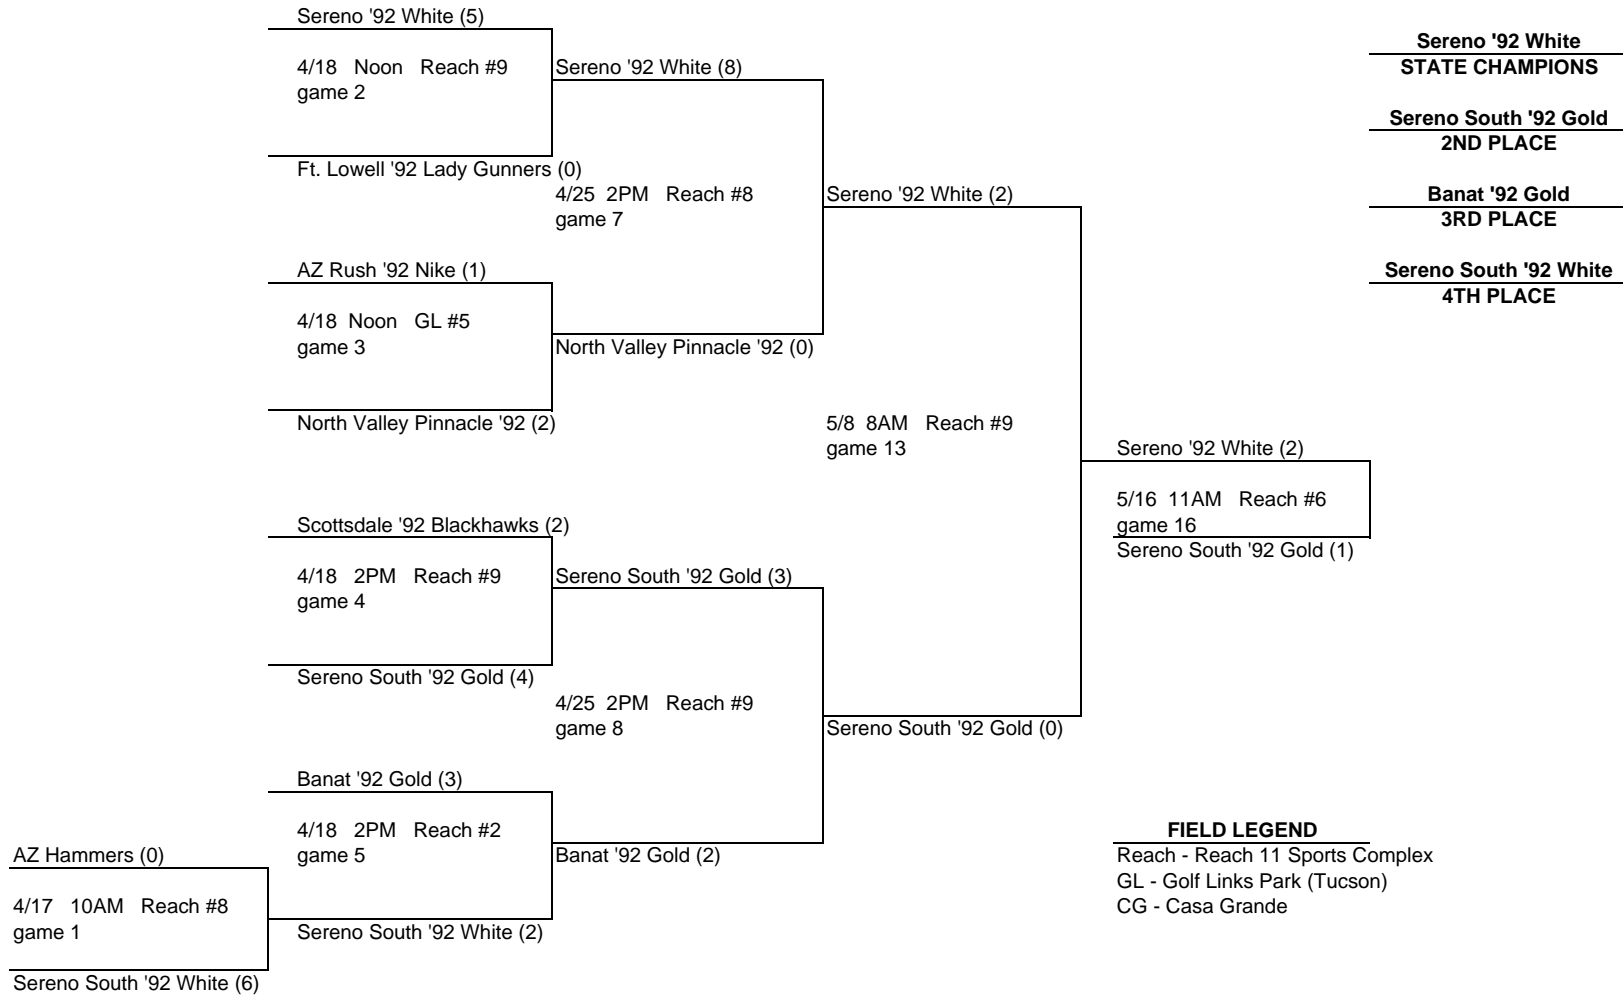

**ARIZONA YOUTH SOCCER ASSOCIATION
STATE CUP 2010
UNDER 18 BOYS**

FIELD LEGEND

Reach - Reach 11 Sports Complex
GL - Golf Links park (Tucson)
CG - Casa Grande

**ARIZONA YOUTH SOCCER ASSOCIATION
STATE CUP 2010
UNDER 18 GIRLS**