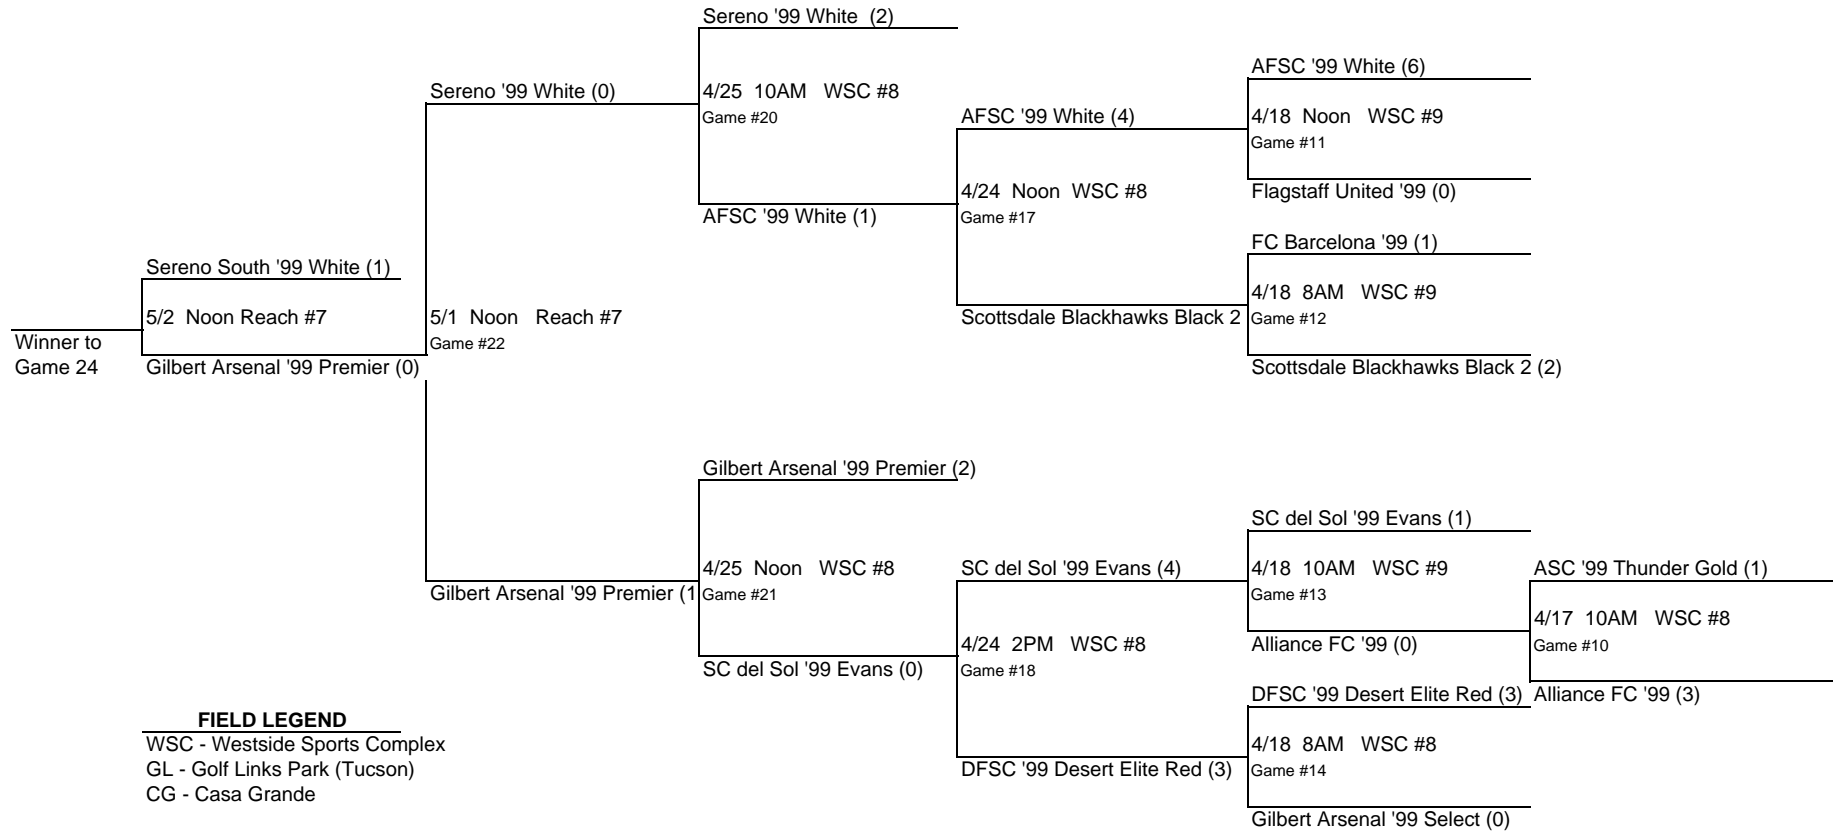

STATE CUP 2010 UNDER 11 GIRLS

FIELD LEGEND

WSC - Westside Sports Complex
GL - Golf Links Park (Tucson)
CG - Casa Grande