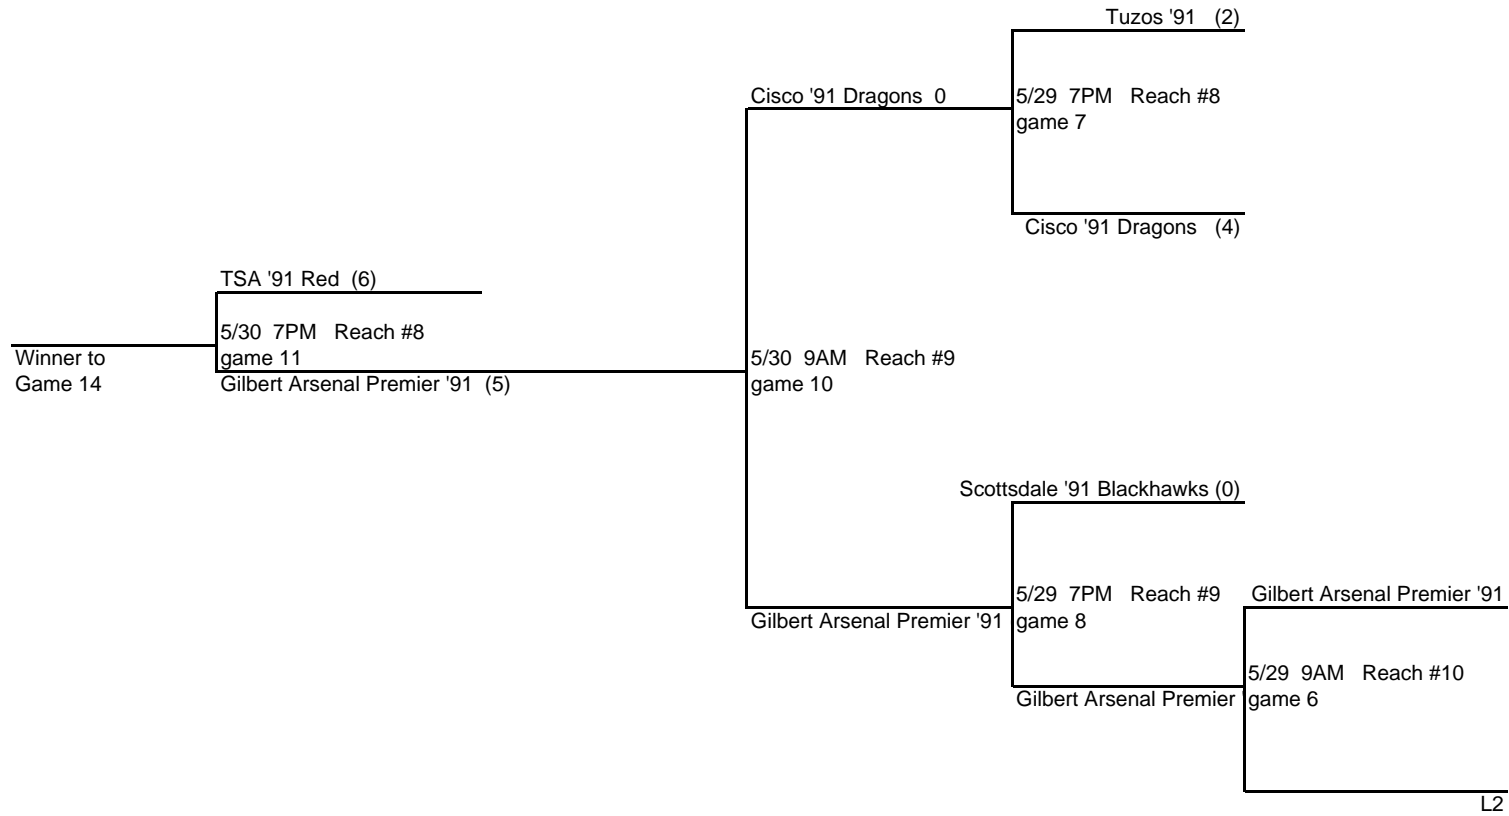

**ARIZONA YOUTH SOCCER ASSOCIATION
STATE CUP 2010
UNDER 19 BOYS**