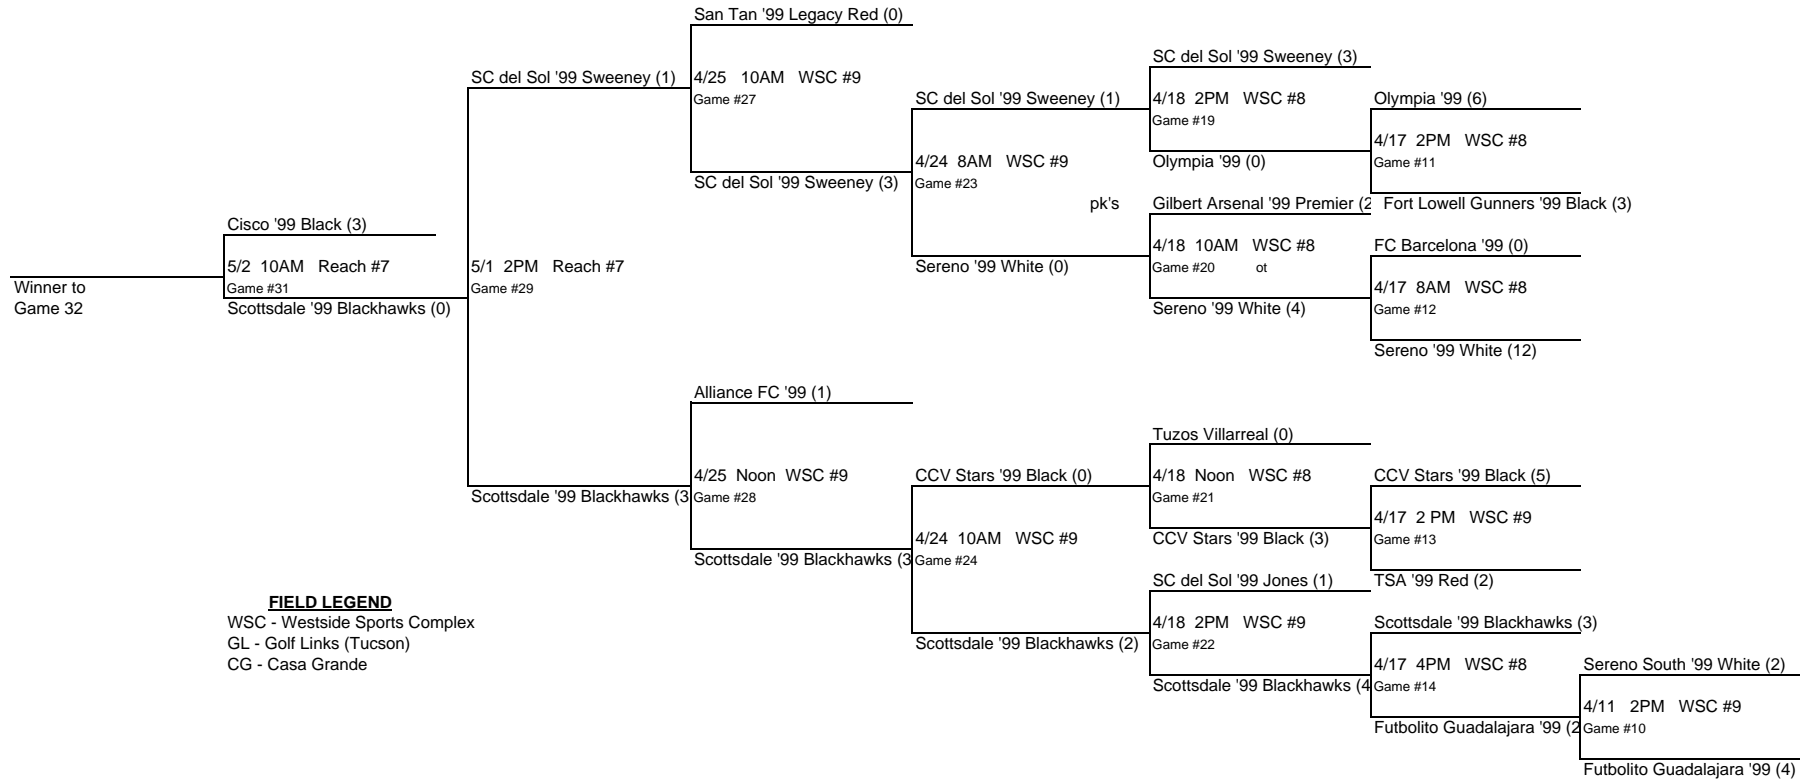

**ARIZONA YOUTH SOCCER ASSOCIATION
STATE CUP 2010
UNDER 11 BOYS**