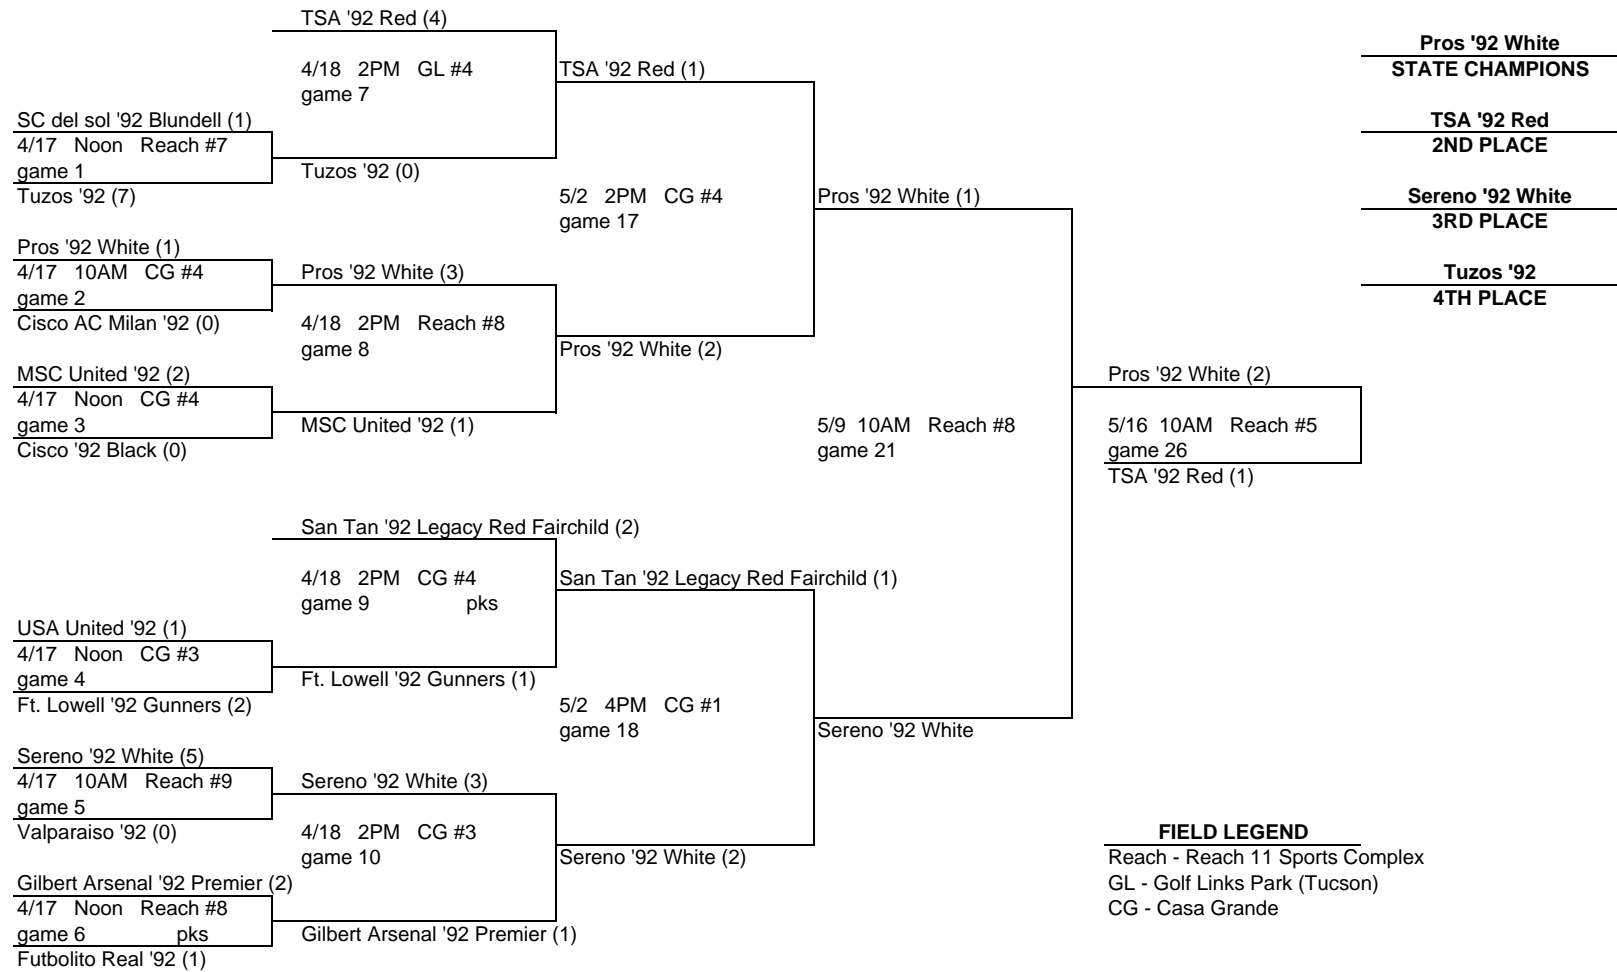

**ARIZONA YOUTH SOCCER ASSOCIATION
STATE CUP 2010
UNDER 18 BOYS**

FIELD LEGEND

Reach - Reach 11 Sports Complex
GL - Golf Links park (Tucson)
CG - Casa Grande

**ARIZONA YOUTH SOCCER ASSOCIATION
STATE CUP 2010
UNDER 18 GIRLS**