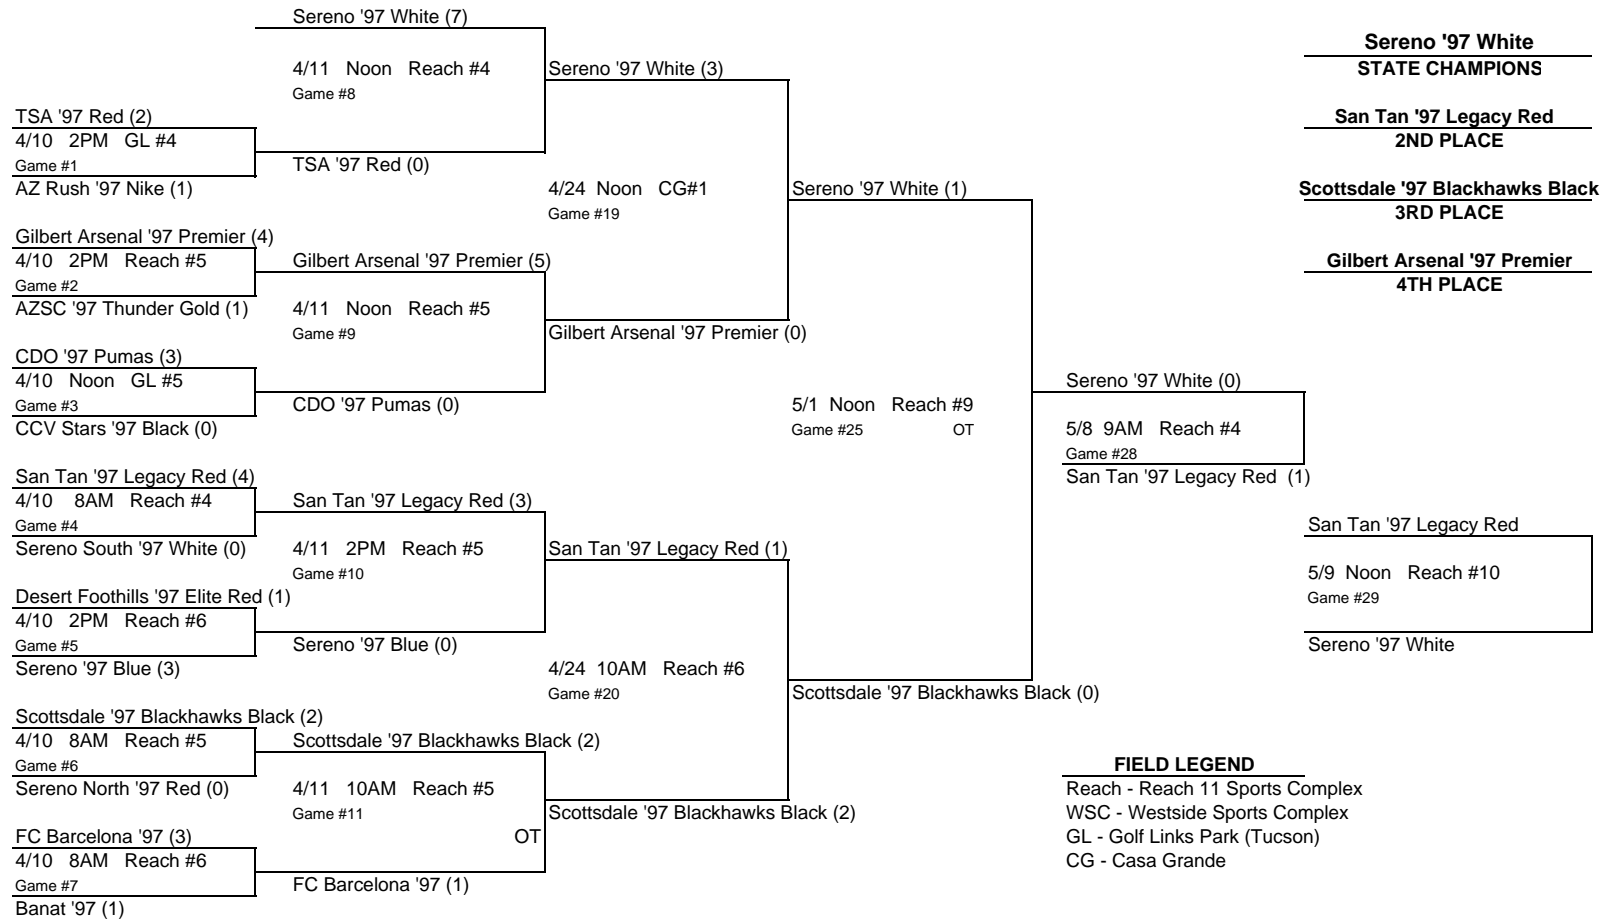

**ARIZONA YOUTH SOCCER ASSOCIATION
STATE CUP 2010
UNDER 13 GIRLS**