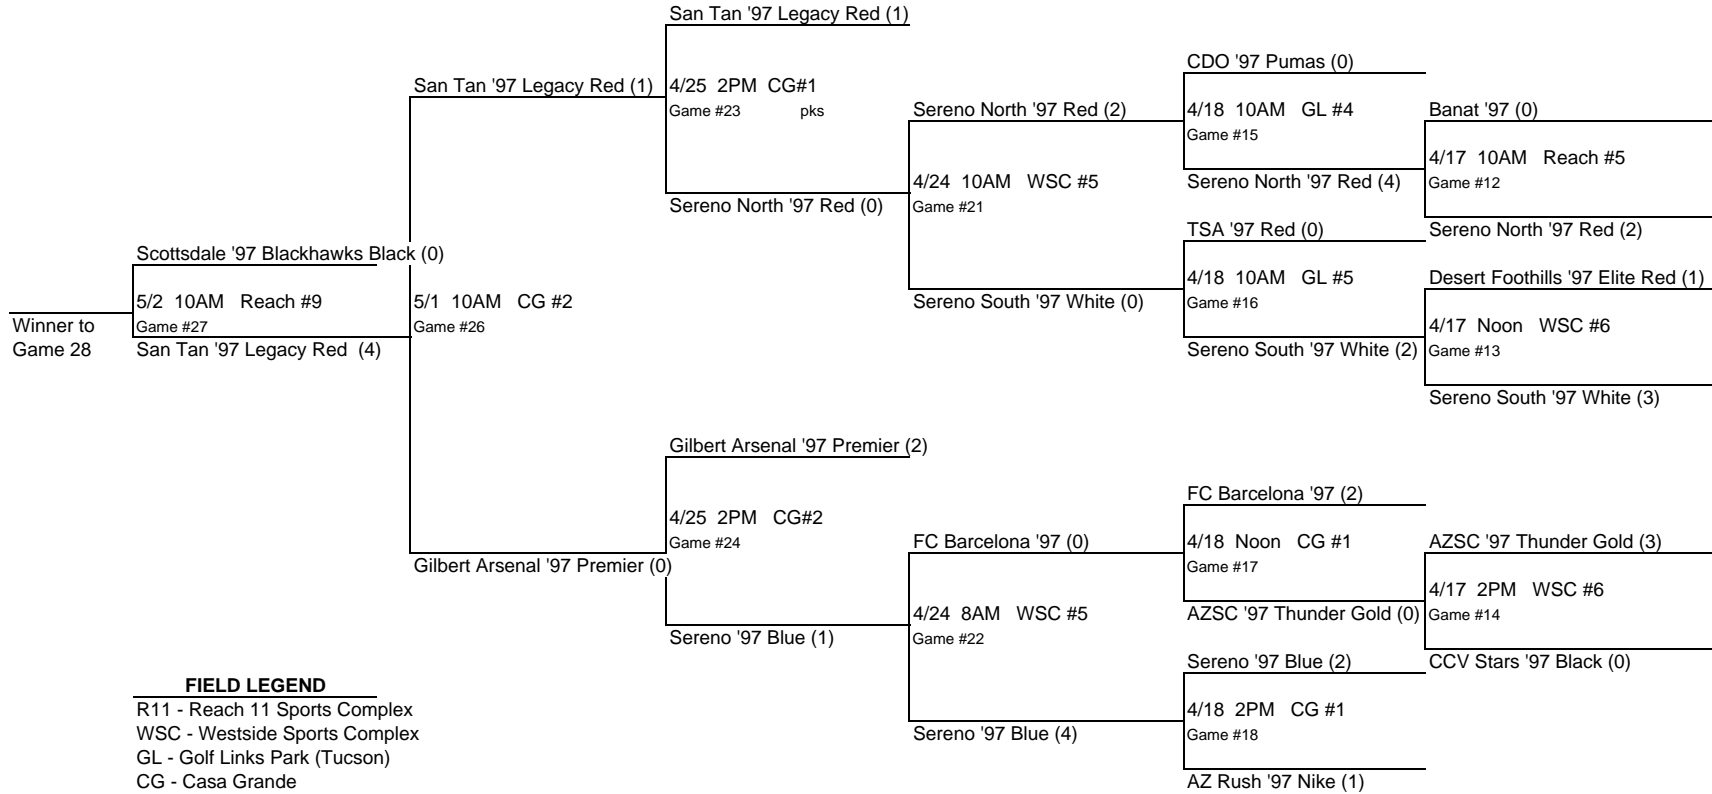

**ARIZONA YOUTH SOCCER ASSOCIATION
STATE CUP 2010
UNDER 13 GIRLS**

FIELD LEGEND
R11 - Reach 11 Sports Complex
WSC - Westside Sports Complex
GL - Golf Links Park (Tucson)
CG - Casa Grande