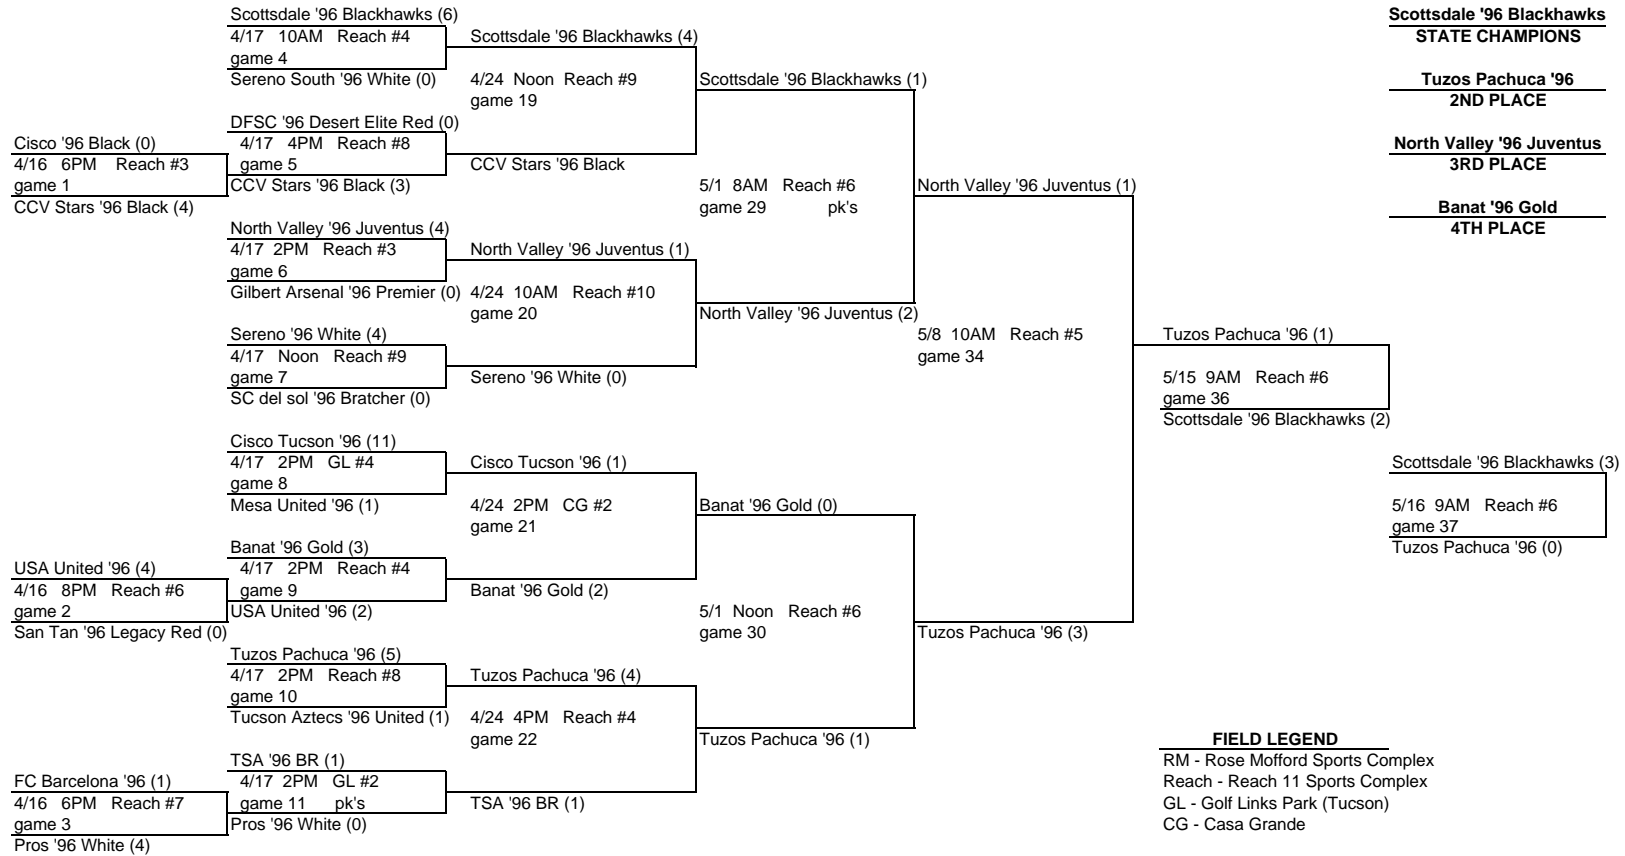

**ARIZONA YOUTH SOCCER ASSOCIATION
STATE CUP 2010
UNDER 15 BOYS**

FIELD LEGEND
 Reach - Reach 11 Sports Complex
 GL - Golf Links Park (Tucson)
 CG - Casa Grande

**ARIZONA YOUTH SOCCER ASSOCIATION
STATE CUP 2010
UNDER 15 GIRLS**

FIELD LEGEND
 Reach - Reach 11 Sports Complex
 GL - Golf Links Park (Tucson)
 CG - Casa Grande

**ARIZONA YOUTH SOCCER ASSOCIATION
STATE CUP 2010
UNDER 15 GIRLS**

**ARIZONA YOUTH SOCCER ASSOCIATION
STATE CUP 2010
UNDER 14 BOYS**