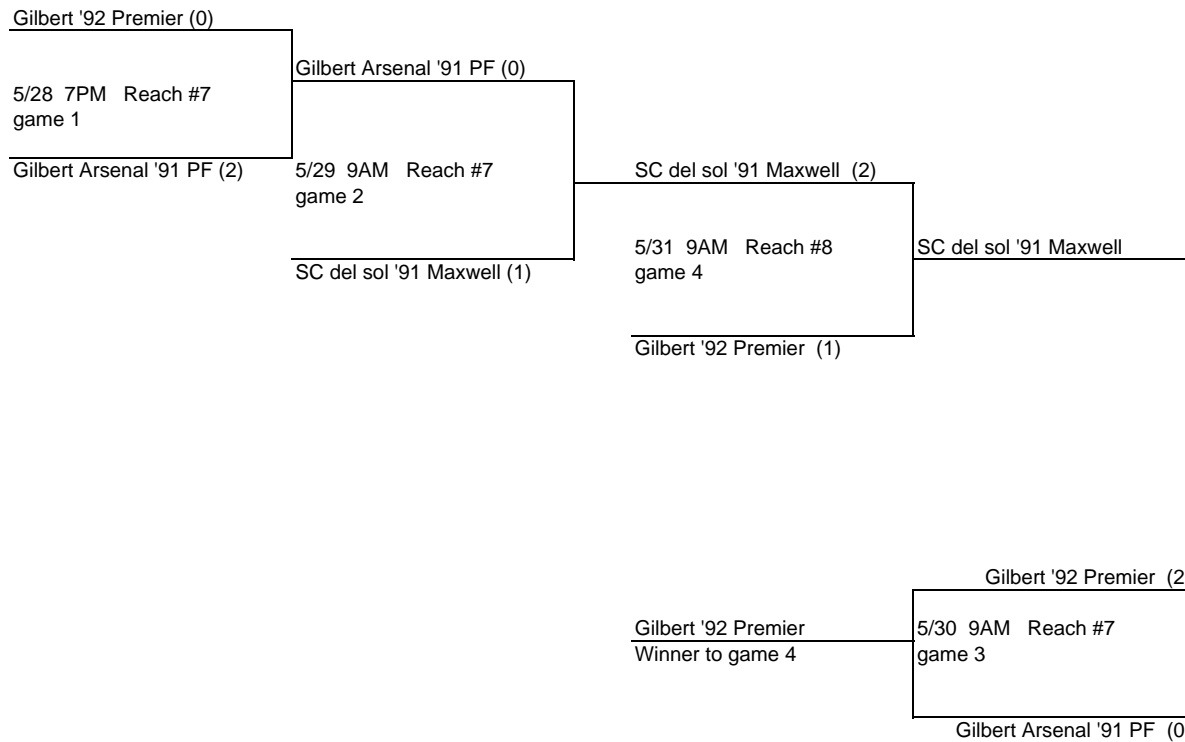

**ARIZONA YOUTH SOCCER ASSOCIATION
STATE CUP 2010
UNDER 19 GIRLS**