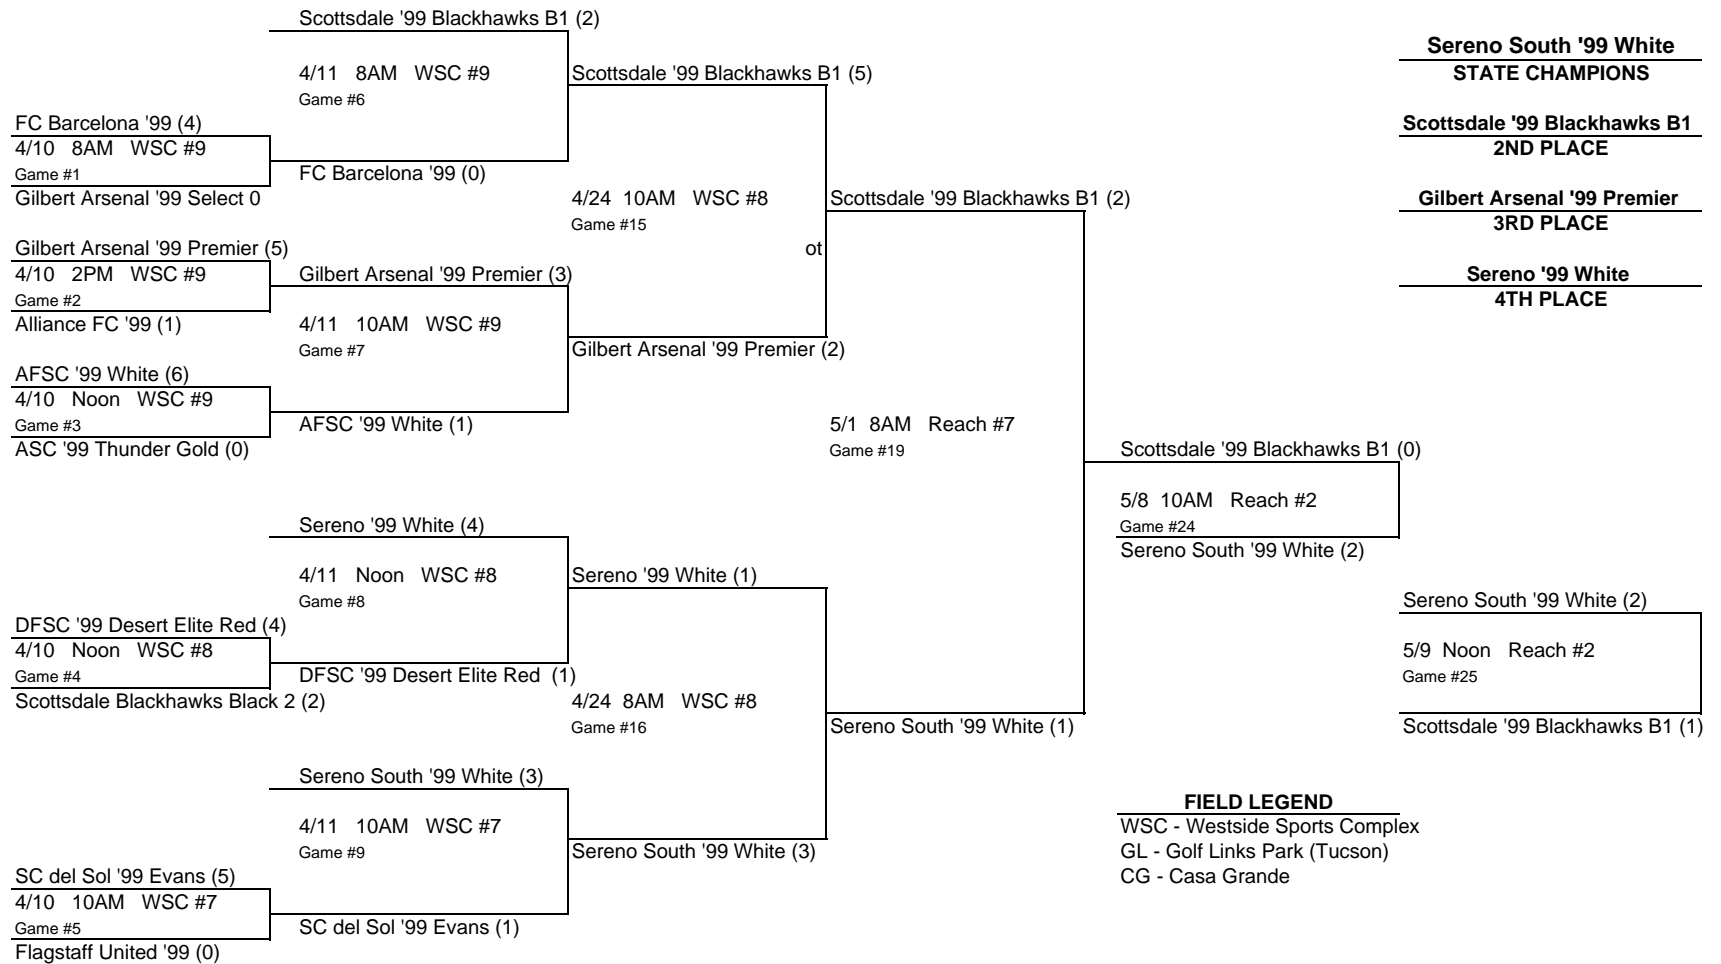

Banat '99 Gold (1)

5/8 8AM Reach #2
 Game #32

Cisco '99 Black (2)

5/9 10AM Reach #2
 Game #33

Banat '99 Gold (2)

Banat '99 Gold

STATE CHAMPIONS

Cisco '99 Black
2ND PLACE

Scottsdale '99 Blackhawks
3RD PLACE

SC del Sol '99 Sweeney
4TH PLACE

Cisco '99 Black (1)

Banat '99 Gold (2)

**ARIZONA YOUTH SOCCER ASSOCIATION
STATE CUP 2010
UNDER 11 BOYS**

**ARIZONA YOUTH SOCCER ASSOCIATION
STATE CUP 2010
UNDER 11 GIRLS**