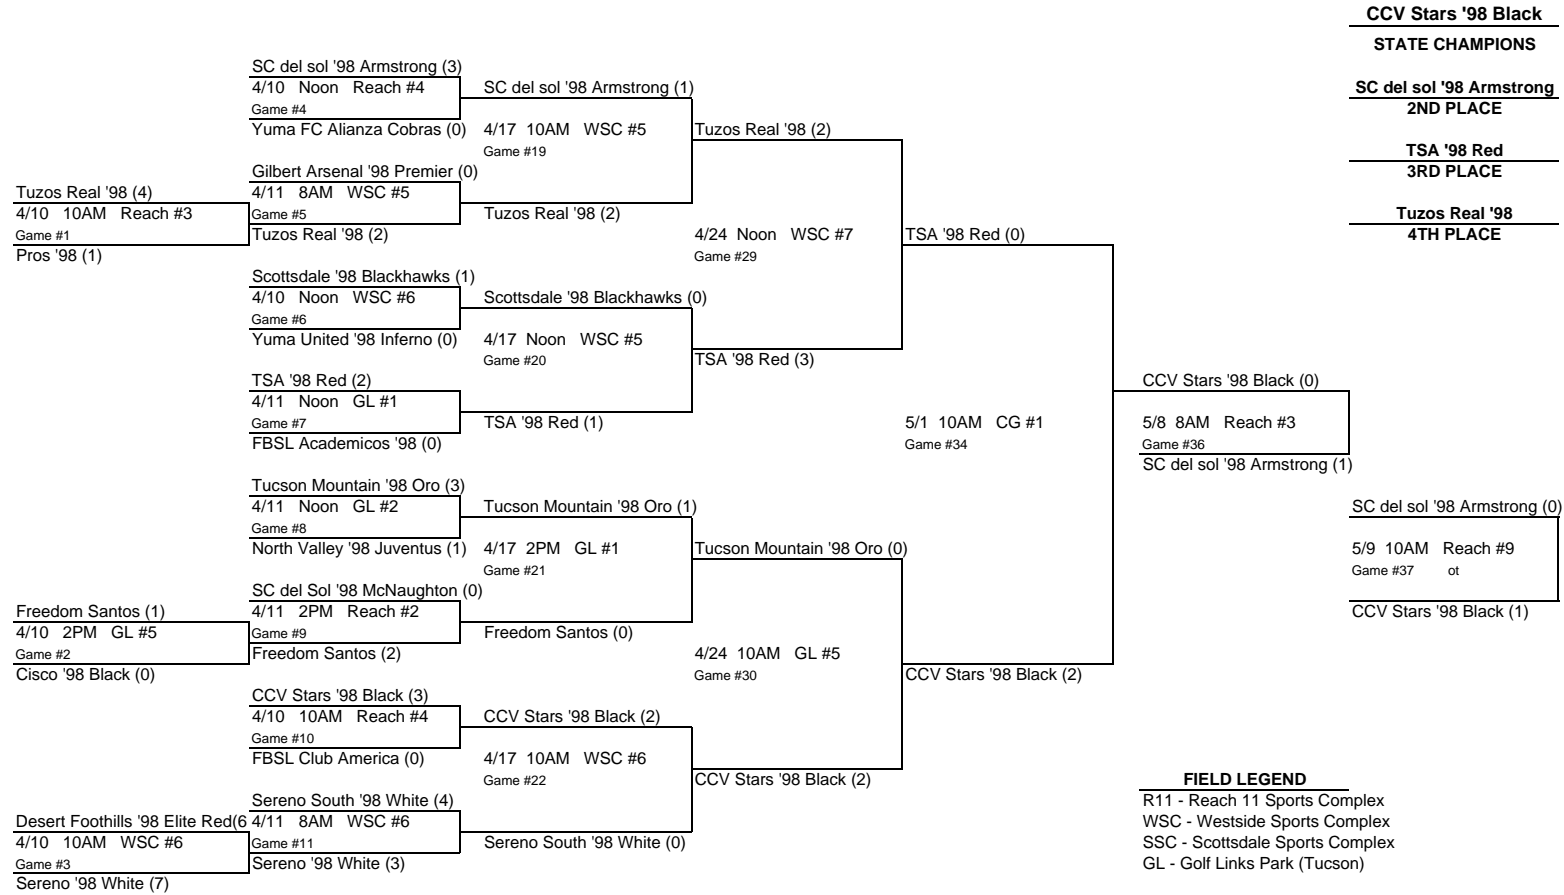

**ARIZONA YOUTH SOCCER ASSOCIATION
STATE CUP 2010
UNDER 12 BOYS**