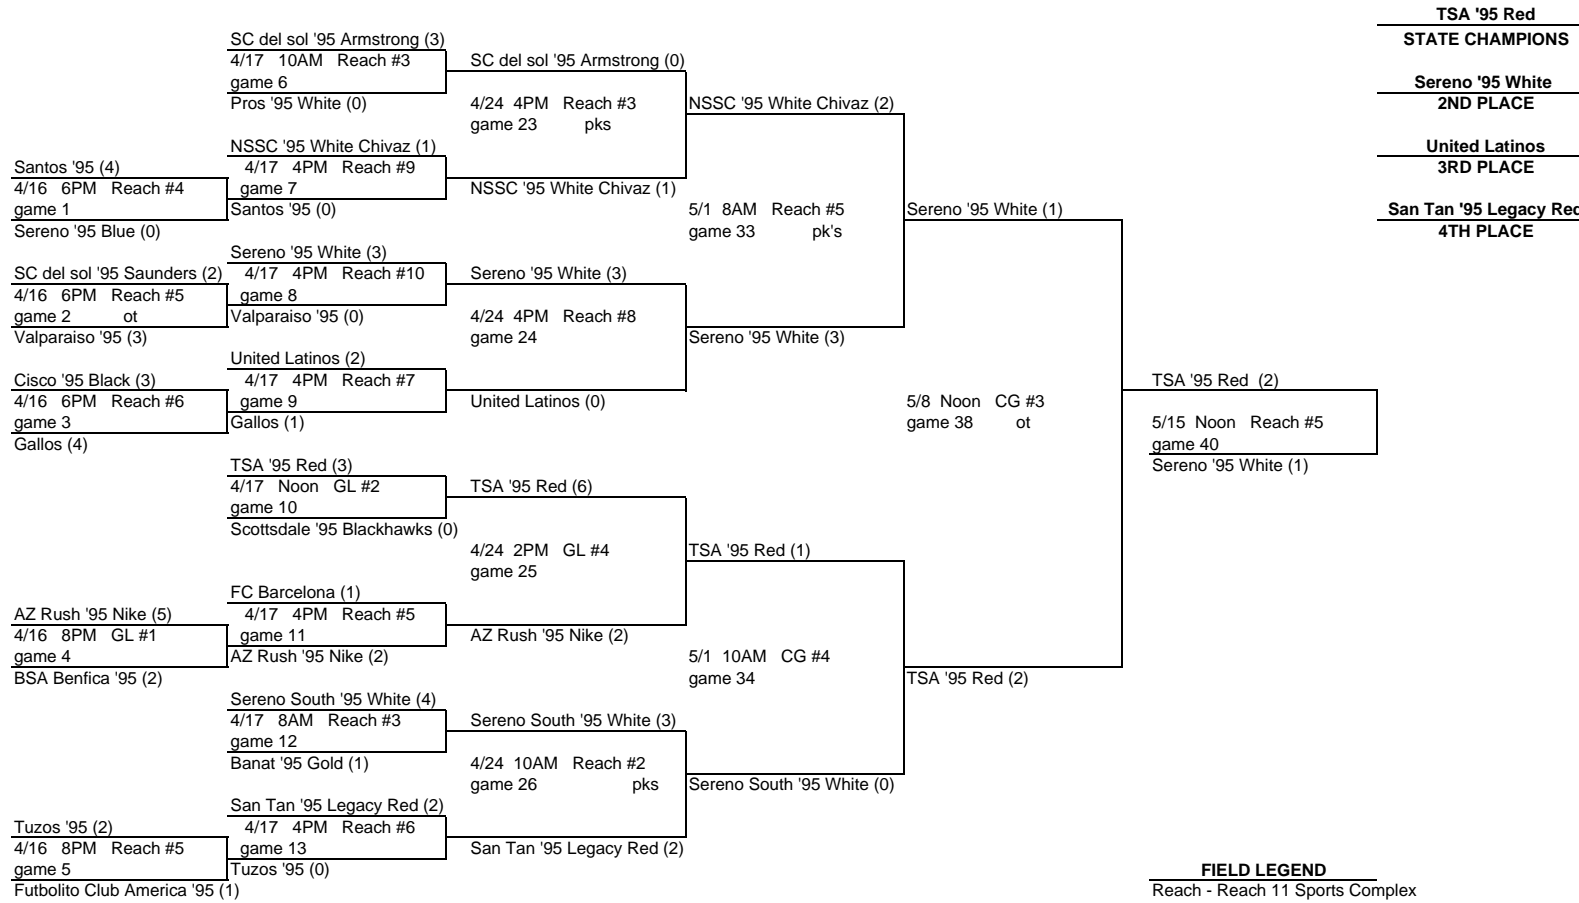

**ARIZONA YOUTH SOCCER ASSOCIATION
STATE CUP 2010
UNDER 15 BOYS**

FIELD LEGEND
Reach - Reach 11 Sports Complex
GL - Golf Links Park (Tucson)
CG - Casa Grande