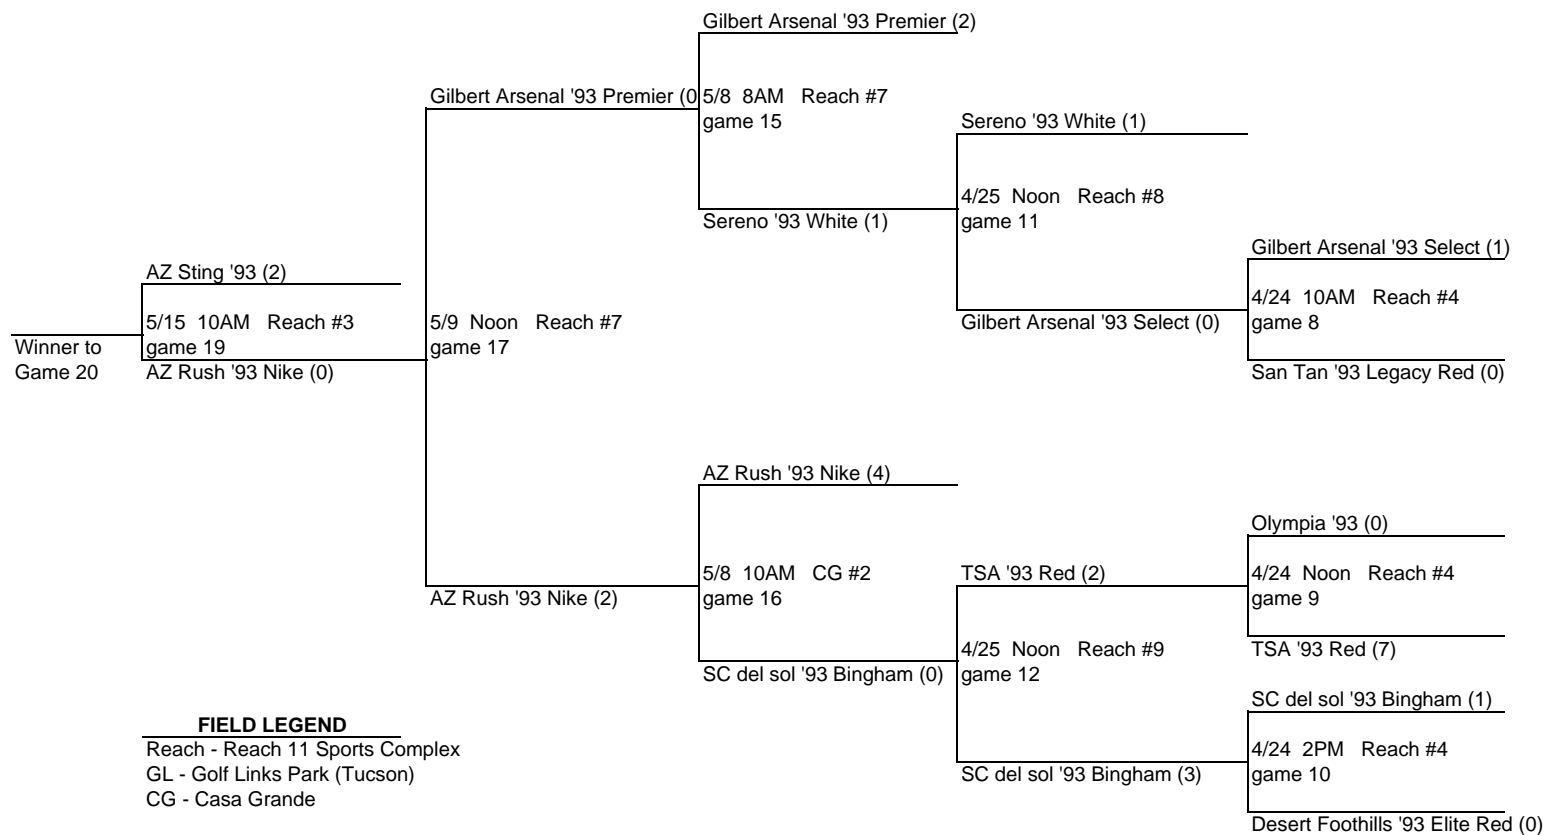

STATE CUP 2010 UNDER 17 GIRLS