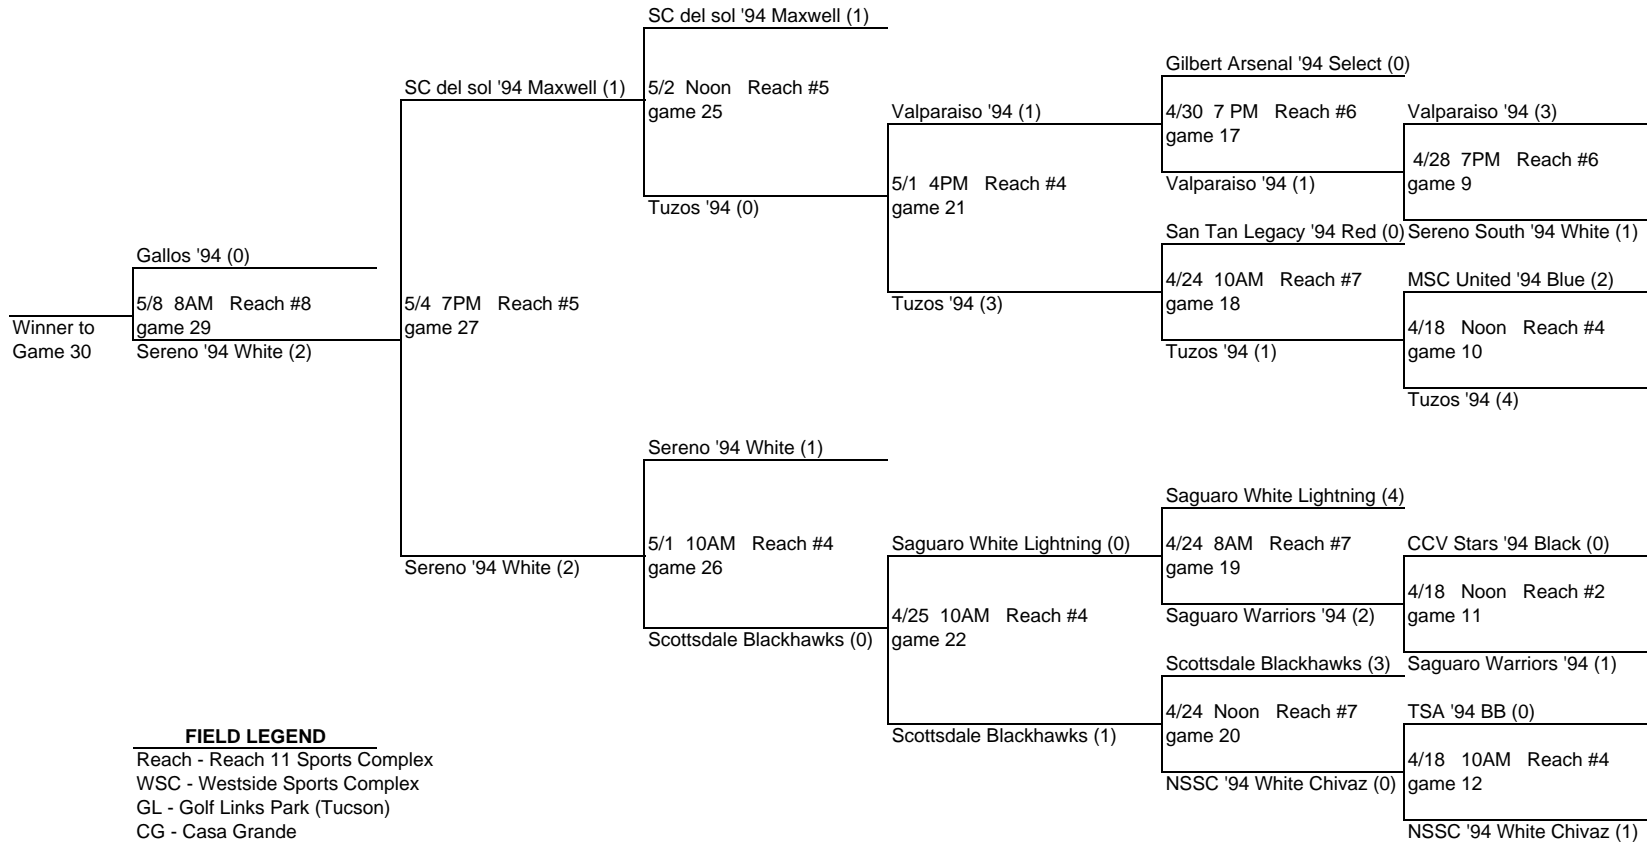

**ARIZONA YOUTH SOCCER ASSOCIATION
STATE CUP 2010
UNDER 16 BOYS**

FIELD LEGEND
Reach - Reach 11 Sports Complex
WSC - Westside Sports Complex
GL - Golf Links Park (Tucson)
CG - Casa Grande