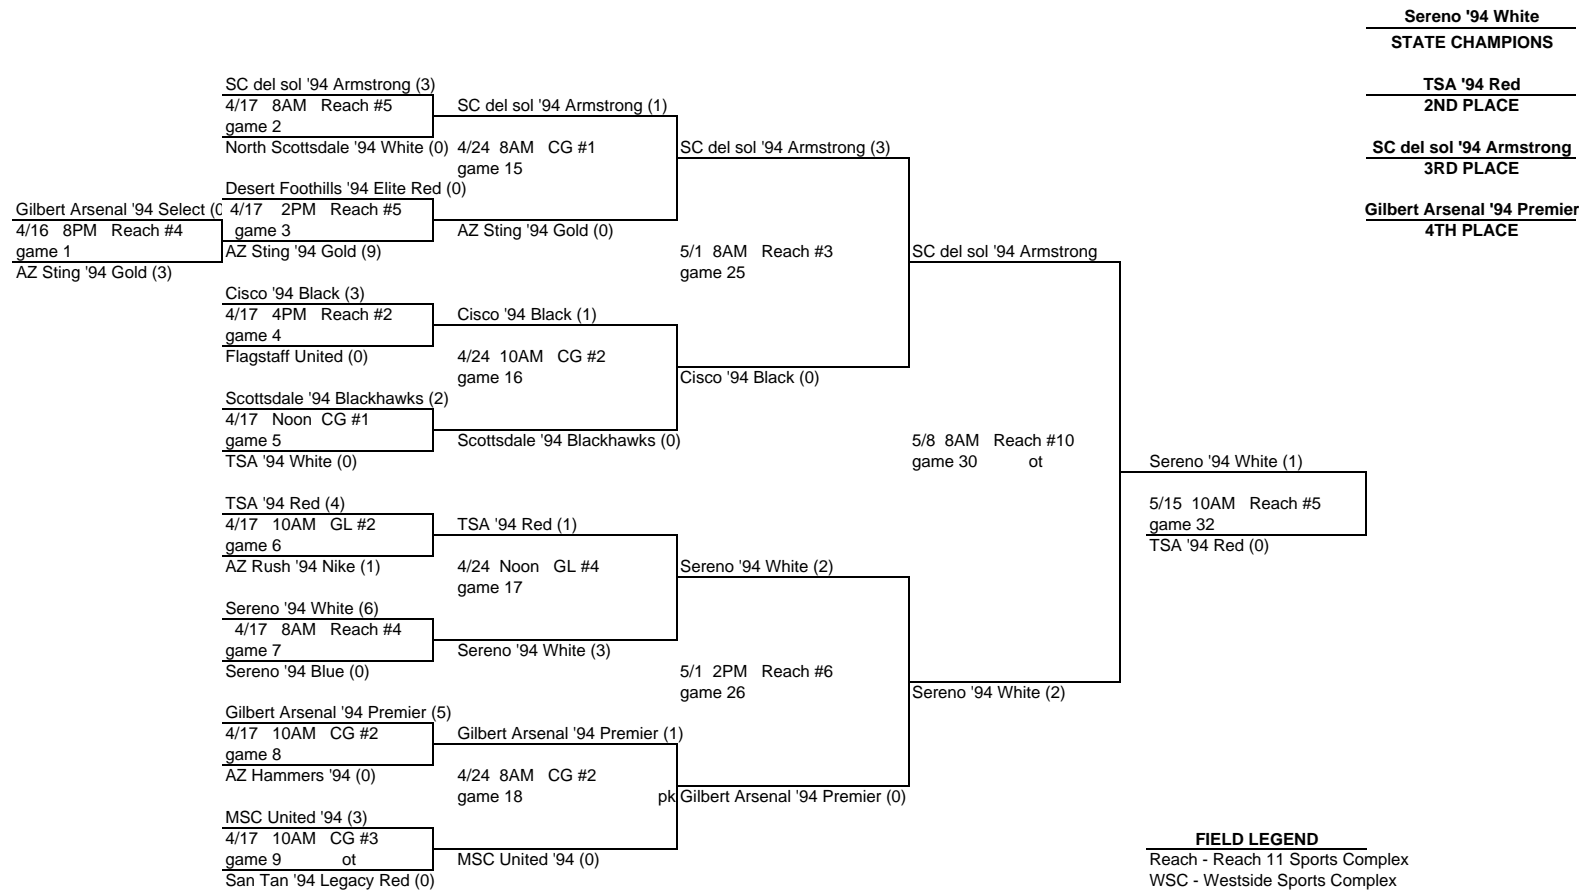

**ARIZONA YOUTH SOCCER ASSOCIATION
STATE CUP 2010
UNDER 16 GIRLS**