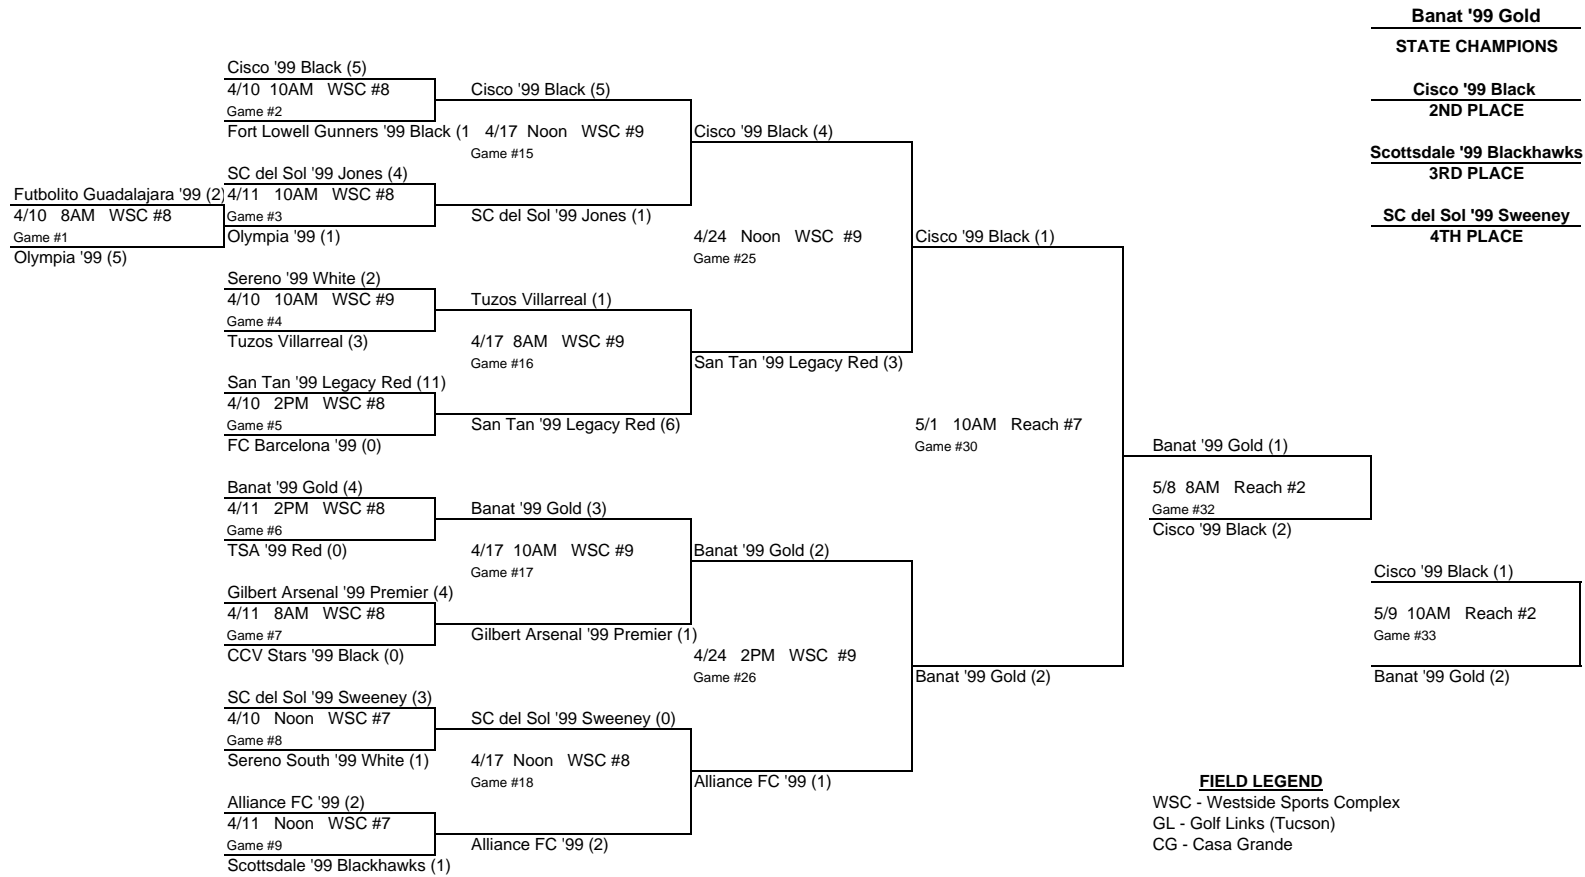

**ARIZONA YOUTH SOCCER ASSOCIATION
STATE CUP 2010
UNDER 11 BOYS**

Cisco '99 Black (5)
4/10 10AM WSC #8
Game #2

SC del Sol '99 Jones (4)
4/11 10AM WSC #8
Game #3

Futbolito Guadalajara '99 (2)
4/10 8AM WSC #8
Game #1

Olympia '99 (5)

Sereno '99 White (2)
4/10 10AM WSC #9
Game #4

Tuzos Villarreal (3)

San Tan '99 Legacy Red (11)
4/10 2PM WSC #8
Game #5

FC Barcelona '99 (0)

Banat '99 Gold (4)
4/11 2PM WSC #8
Game #6

TSA '99 Red (0)

Gilbert Arsenal '99 Premier (4)
4/11 8AM WSC #8
Game #7

CCV Stars '99 Black (0)

SC del Sol '99 Sweeney (3)
4/10 Noon WSC #7
Game #8

Sereno South '99 White (1)

Alliance FC '99 (2)
4/11 Noon WSC #7
Game #9

Scottsdale '99 Blackhawks (1)

Cisco '99 Black (5)

Fort Lowell Gunners '99 Black (1)
4/17 Noon WSC #9
Game #15

SC del Sol '99 Jones (1)

Tuzos Villarreal (1)

4/17 8AM WSC #9
Game #16

San Tan '99 Legacy Red (6)

Banat '99 Gold (3)

4/17 10AM WSC #9
Game #17

Gilbert Arsenal '99 Premier (1)

SC del Sol '99 Sweeney (0)

4/17 Noon WSC #8
Game #18

Alliance FC '99 (2)

Cisco '99 Black (4)

4/24 Noon WSC #9
Game #25

San Tan '99 Legacy Red (3)

Banat '99 Gold (2)

4/24 2PM WSC #9
Game #26

Alliance FC '99 (1)

Cisco '99 Black (1)

5/1 10AM Reach #7
Game #30

Banat '99 Gold (2)

Banat '99 Gold (1)

5/8 8AM Reach #2
Game #32

Cisco '99 Black (2)

5/9 10AM Reach #2
Game #33

Banat '99 Gold (2)

Banat '99 Gold

STATE CHAMPIONS

Cisco '99 Black
2ND PLACE

Scottsdale '99 Blackhawks
3RD PLACE

SC del Sol '99 Sweeney
4TH PLACE

Cisco '99 Black (1)

Banat '99 Gold (2)