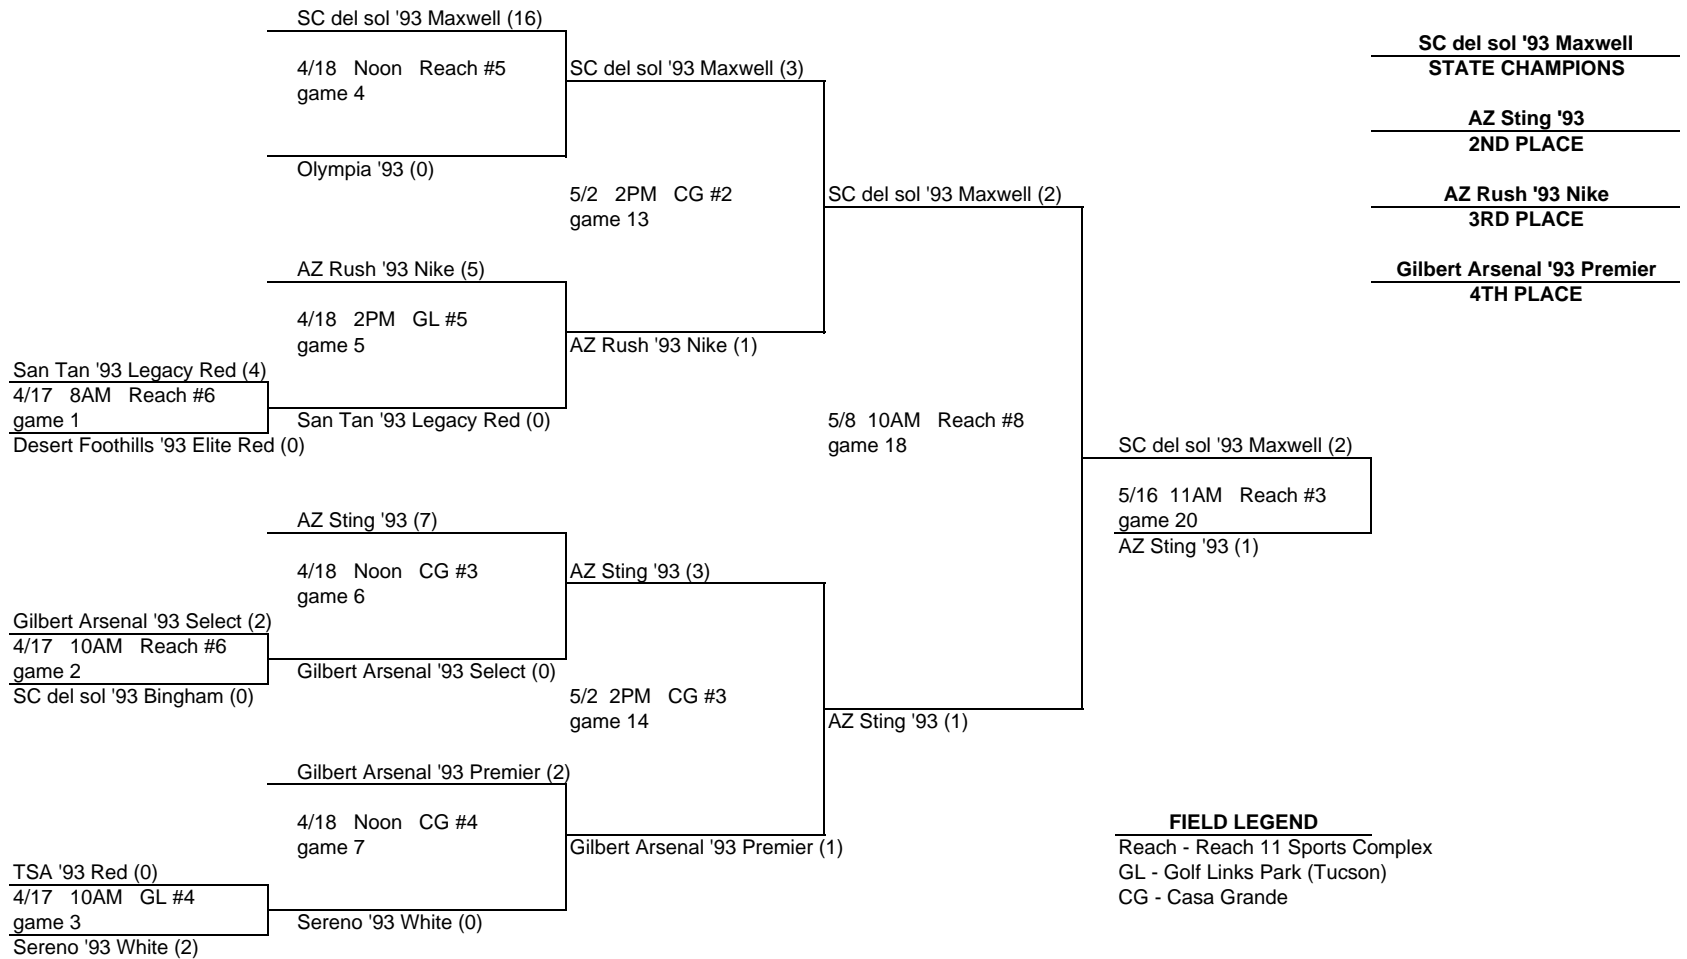

**ARIZONA YOUTH SOCCER ASSOCIATION
STATE CUP 2010
UNDER 17 GIRLS**