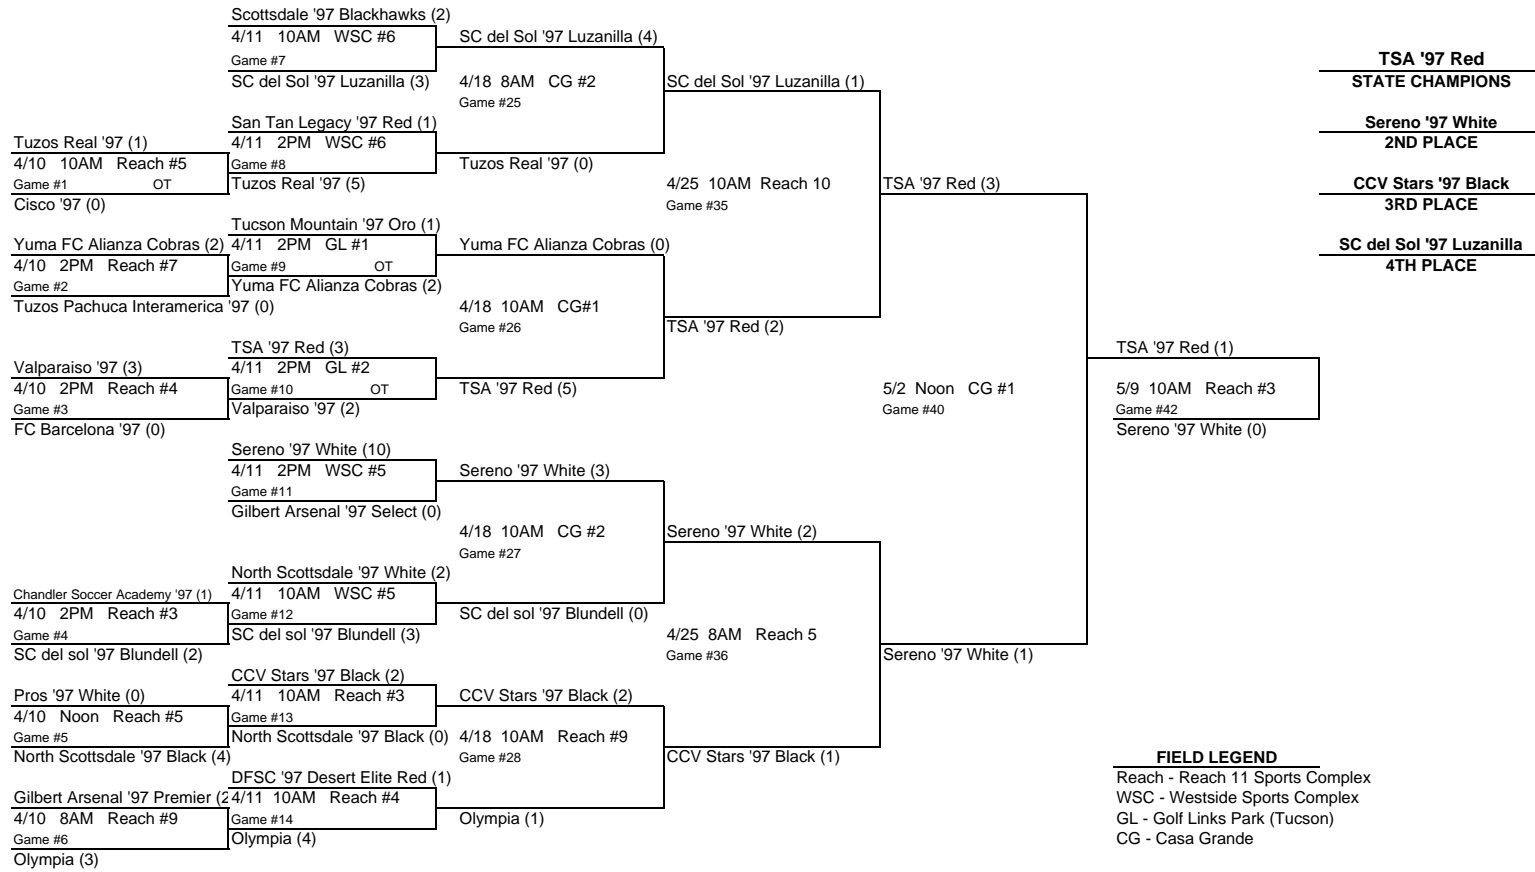

**ARIZONA YOUTH SOCCER ASSOCIATION
STATE CUP 2010
UNDER 13 BOYS**