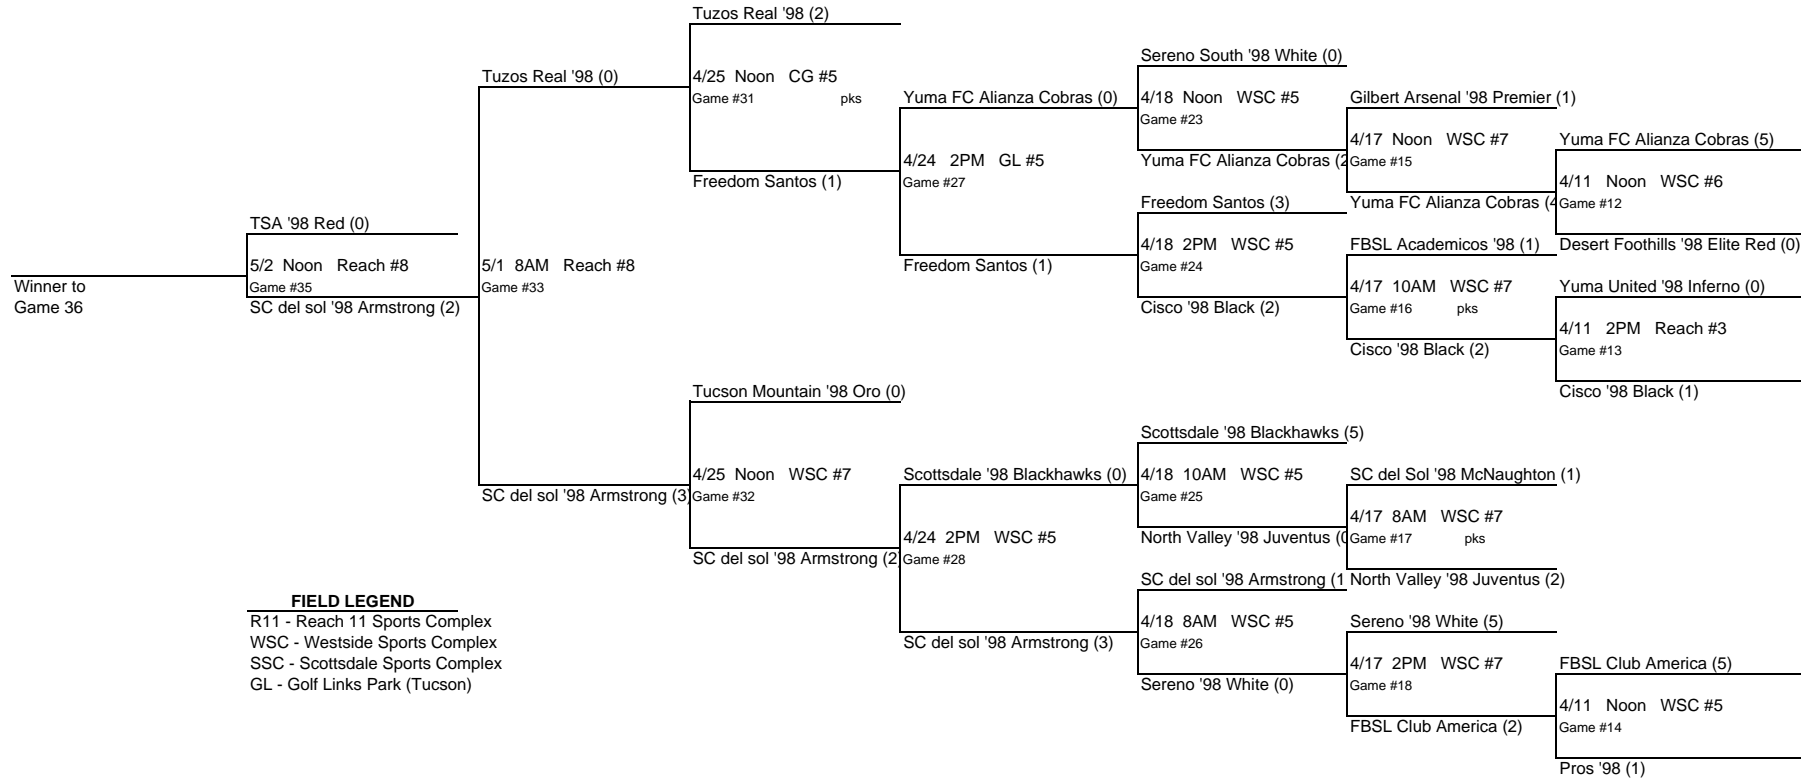

**ARIZONA YOUTH SOCCER ASSOCIATION
STATE CUP 2010
UNDER 12 BOYS**

FIELD LEGEND
R11 - Reach 11 Sports Complex
WSC - Westside Sports Complex
SSC - Scottsdale Sports Complex
GL - Golf Links Park (Tucson)