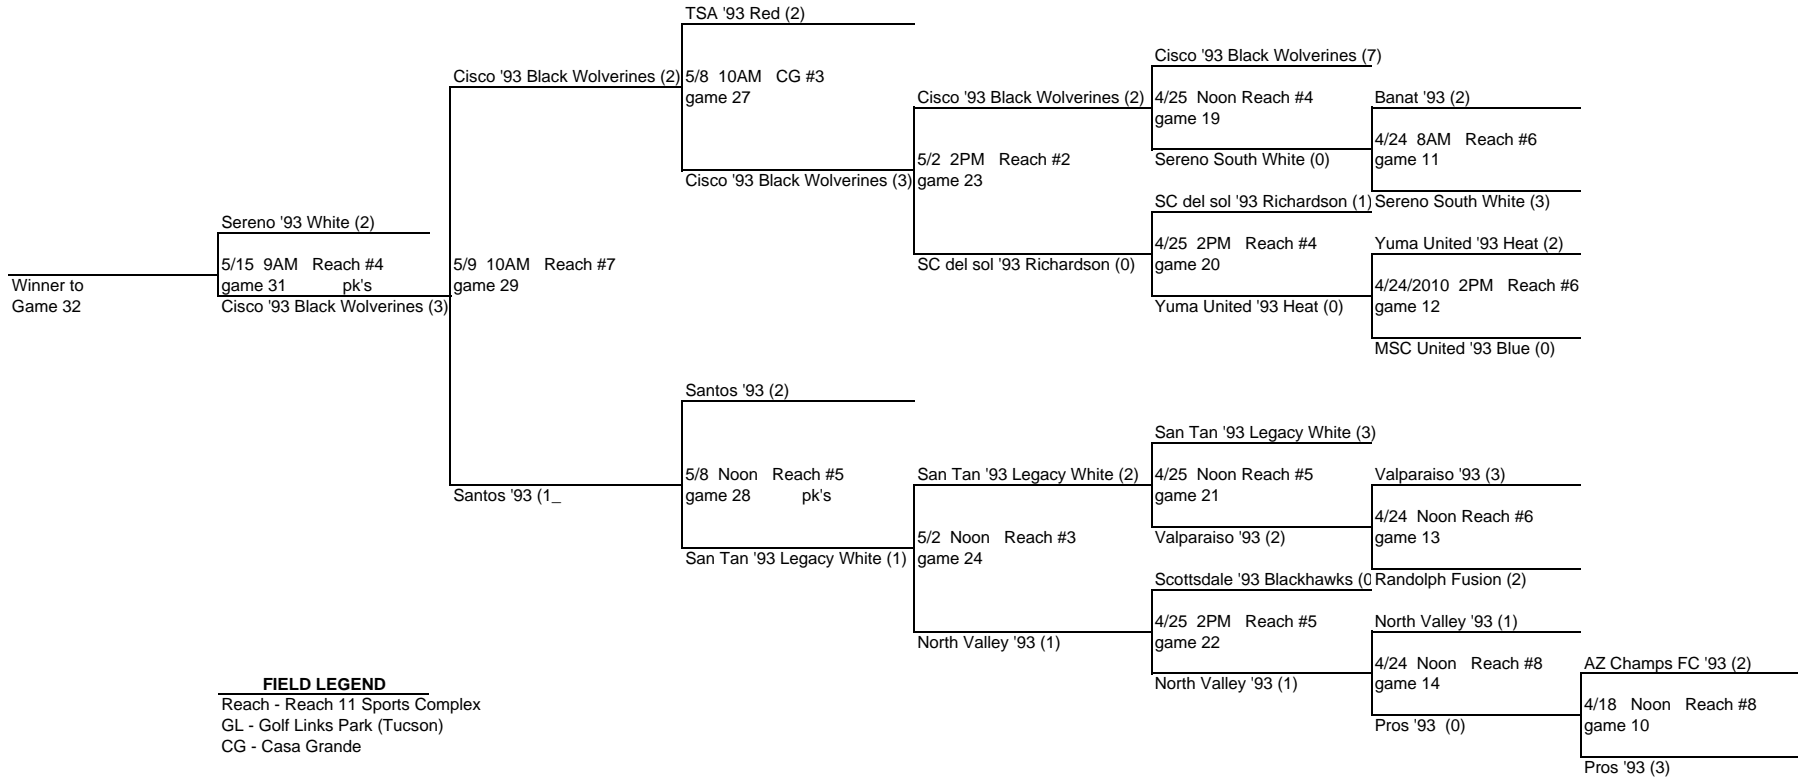

**ARIZONA YOUTH SOCCER ASSOCIATION
STATE CUP 2010
UNDER 18 GIRLS**

FIELD LEGEND

Reach - Reach 11 Sports Complex
GL - Golf Links Park (Tucson)
CG - Casa Grande

**ARIZONA YOUTH SOCCER ASSOCIATION
STATE CUP 2010
UNDER 17 BOYS**

FIELD LEGEND
 Reach - Reach 11 Sports Complex
 GL - Golf Links Park (Tucson)
 CG - Casa Grande

**ARIZONA YOUTH SOCCER ASSOCIATION
STATE CUP 2010
UNDER 17 BOYS**

**ARIZONA YOUTH SOCCER ASSOCIATION
STATE CUP 2010
UNDER 17 GIRLS**