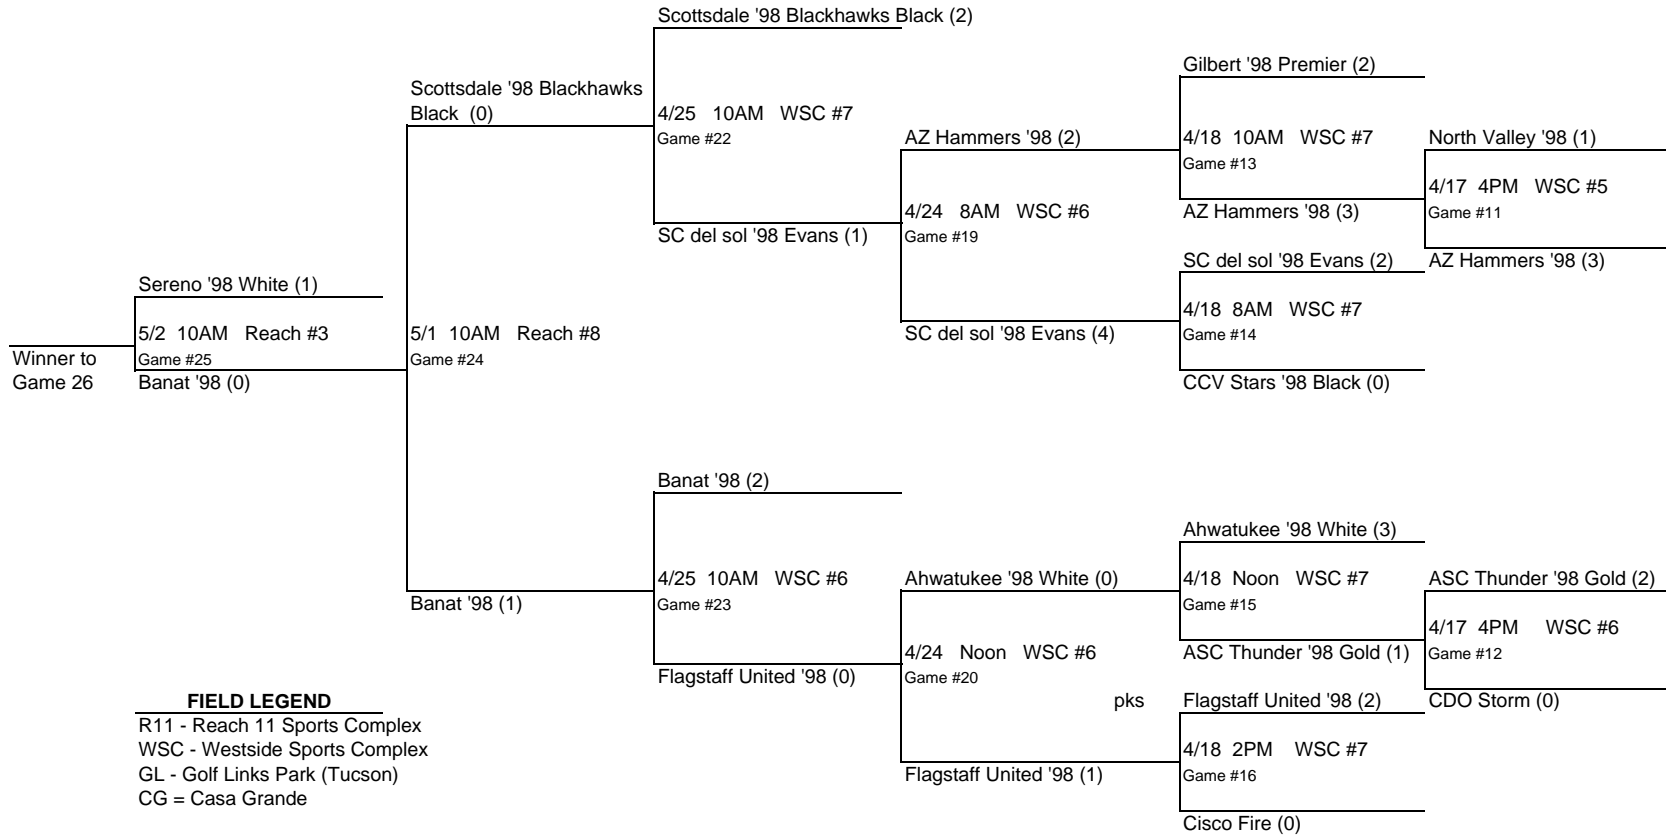

**ARIZONA YOUTH SOCCER ASSOCIATION
STATE CUP 2010
UNDER 12 GIRLS**